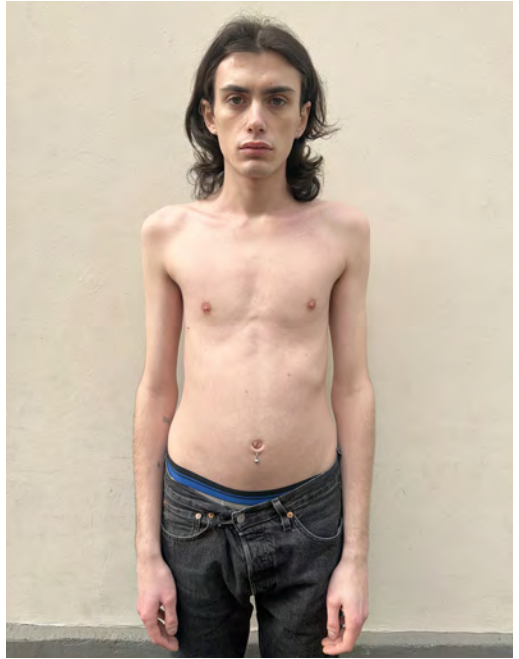

# GILLES MATUBA

Height 184 - Chest 86 - Waist 69 - Hips 89 - Size 44 - Shoes 44 - Hair darkbrown - Eyes brown

# PAUL BAUP

Height 183 - Chest -- - Waist -- - Hips -- - Size 44 - Shoes 43 - Hair brown - Eyes grey

# YURI AUBRY

Height 187 - Chest 90 - Waist 72 - Hips 85 - Size 44/46 - Shoes 45 - Hair brown - Eyes greygreen