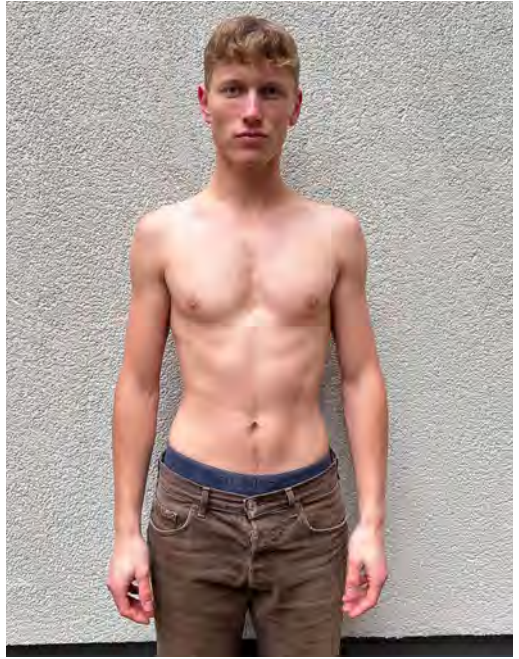

LOUIS CLAUSEN

Height 190 - Chest 91 - Waist 76 - Hips 92 - Size 46 - Shoes 45 - Hair darkblond - Eyes bluegrey

MICHAL GISKO

Height 187 - Chest 94 - Waist 76 - Hips 93 - Size 48 - Shoes 44 - Hair brown - Eyes greygreen