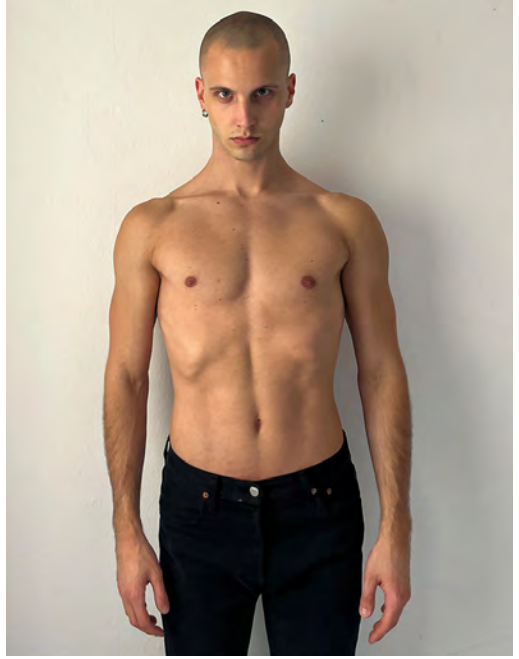

LOUIS CLAUSEN

Height 190 - Chest 91 - Waist 76 - Hips 92 - Size 46 - Shoes 45 - Hair darkblond - Eyes bluegrey

MICHAL GISKO

Height 187 - Chest 94 - Waist 76 - Hips 93 - Size 48 - Shoes 44 - Hair brown - Eyes greygreen