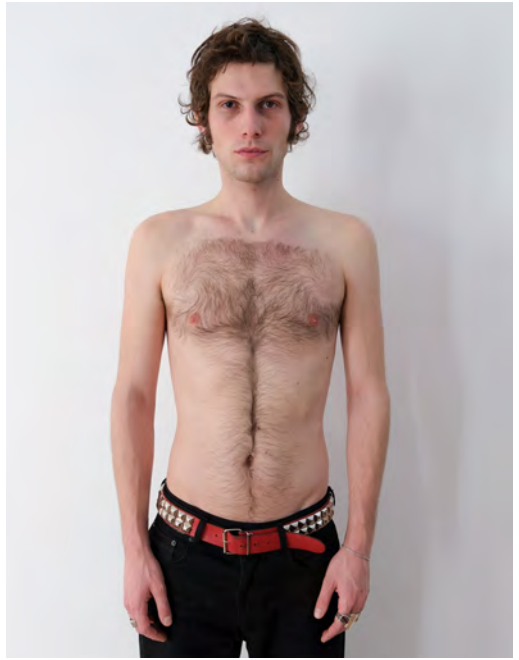

JULIUS EVERS

Height 189 - Chest 90 - Waist 69 - Hips 92 - Size 44 - Shoes 44 - Hair brown - Eyes grey

LOUIS CLAUSEN

Height 190 - Chest 91 - Waist 76 - Hips 92 - Size 46 - Shoes 45 - Hair darkblond - Eyes bluegrey

MAX LOEFFLER

Height 188 - Chest 96 - Waist 77 - Hips 94 - Size 48 - Shoes 46 - Hair brown - Eyes brown & green

MORITZ KRIEN

Height 188 - Chest 91 - Waist 75 - Hips 86 - Size 44 - Shoes 43 - Hair brown - Eyes bluegrey

TARS VANDEBEEK

Height 184 - Chest 94 - Waist 79 - Hips 91 - Size 48 - Shoes 43 - Hair red - Eyes greygreen