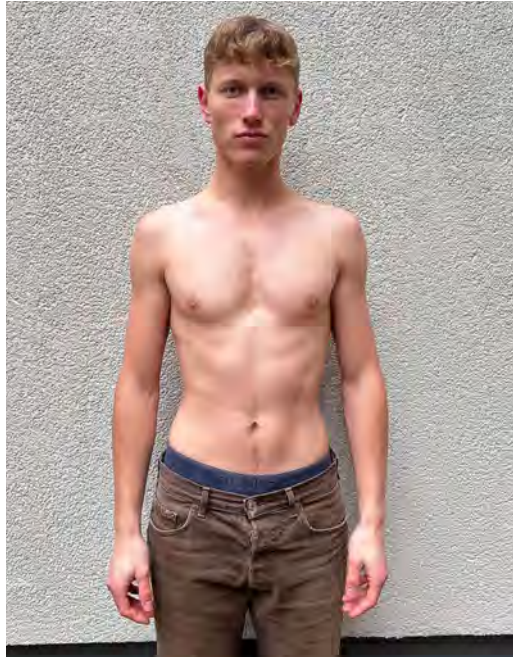

JULIUS EVERS

Height 189 - Chest 90 - Waist 69 - Hips 92 - Size 44 - Shoes 44 - Hair brown - Eyes grey

LOUIS CLAUSEN

Height 190 - Chest 91 - Waist 76 - Hips 92 - Size 46 - Shoes 45 - Hair darkblond - Eyes bluegrey

MAX LOEFFLER

Height 188 - Chest 96 - Waist 77 - Hips 94 - Size 48 - Shoes 46 - Hair brown - Eyes brown & green

MORITZ KRIEN

Height 188 - Chest 91 - Waist 75 - Hips 86 - Size 44 - Shoes 43 - Hair brown - Eyes bluegrey

TARS VANDEBEEK

Height 184 - Chest 94 - Waist 79 - Hips 91 - Size 48 - Shoes 43 - Hair red - Eyes greygreen