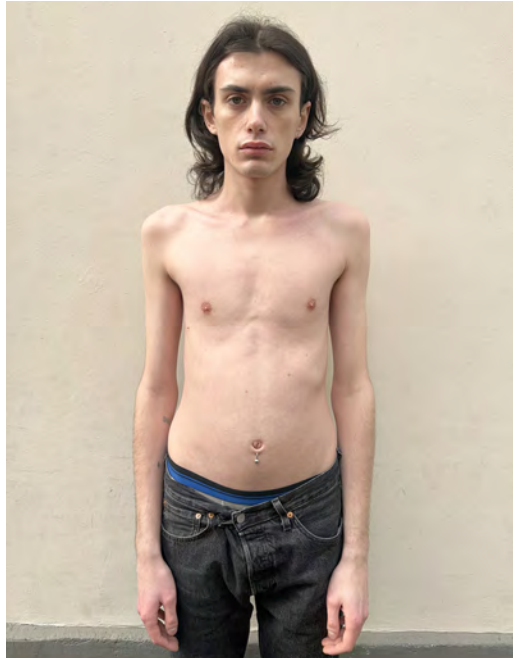

GILLES MATUBA

Height 184 - Chest 86 - Waist 69 - Hips 89 - Size 44 - Shoes 44 - Hair darkbrown - Eyes brown

PAUL BAUP

Height 183 - Chest -- - Waist -- - Hips -- - Size 44 - Shoes 43 - Hair brown - Eyes grey

YURI AUBRY

Height 187 - Chest 90 - Waist 72 - Hips 85 - Size 44/46 - Shoes 45 - Hair brown - Eyes greygreen