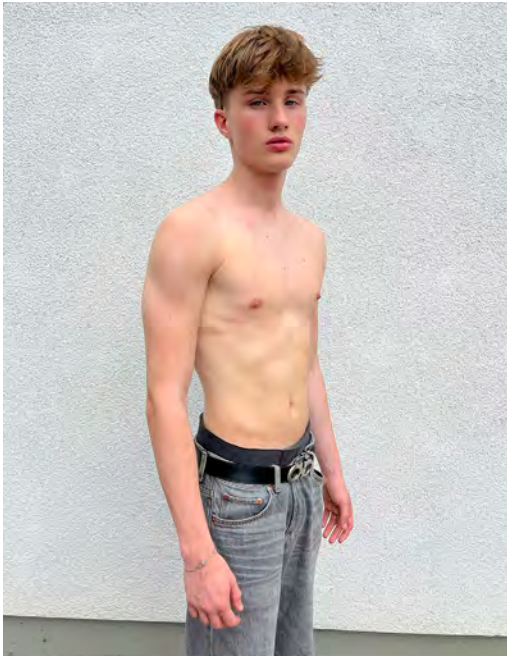

ANATOL SZABO

Height 188 - Chest 90 - Waist 70 - Hips 90 - Size 46 - Shoes 45 - Hair brown - Eyes brown

COLLIN ZMOLEK

Height 183 - Chest 85 - Waist 73 - Hips 92 - Size 44 - Shoes 44 - Hair brown - Eyes brown

DORIAN BEAL

Height 185 - Chest 91 - Waist 71 - Hips 89 - Size 46 - Shoes 44 - Hair darkblond - Eyes greygreen

JONA KOSTELENSKI

Height 191 - Chest 92 - Waist 80 - Hips 88 - Size 46 - Shoes 46 - Hair brown - Eyes brown

KIM KILIAN

Height 186 - Chest 94 - Waist 75 - Hips 95 - Size 46 - Shoes 44 - Hair darkbrown - Eyes brown