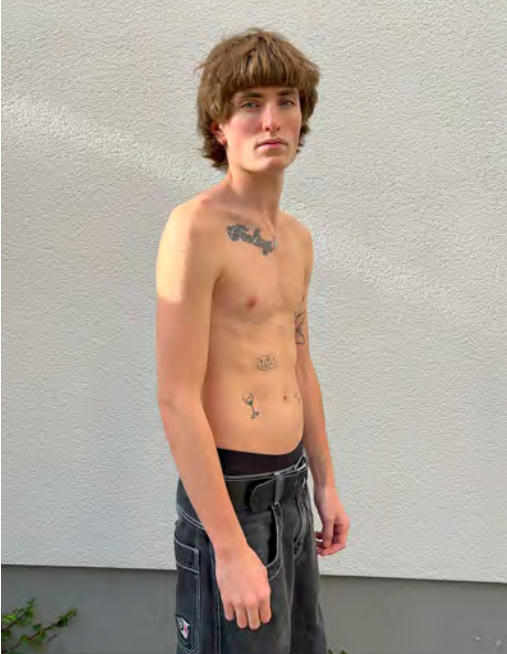

Height 185 - Chest 93 - Waist 81 - Hips 90 - Size 46 - Shoes 46 - Hair darkbrown - Eyes grey