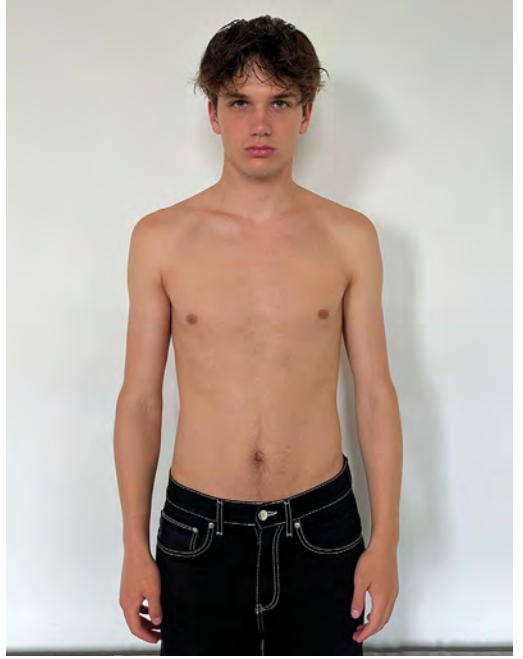

ANDRES DELEY

Height 180 - Chest 96 - Waist 70 - Hips 89 - Size 48 - Shoes 43 - Hair brown - Eyes blue

HAUKE STARK

Height 185 - Chest 86 - Waist 73 - Hips 92 - Size 46 - Shoes 44 - Hair brown - Eyes blue

JONATHAN TSCHAIKOWSKI

Height 181 - Chest 80 - Waist 70 - Hips 80 - Size 42 - Shoes 43 - Hair blond - Eyes blue

LEANDER WILDE

Height 184 - Chest 96 - Waist 73 - Hips 95 - Size 46/48 - Shoes 42 - Hair brown - Eyes grey

MICHAEL KOWALIK