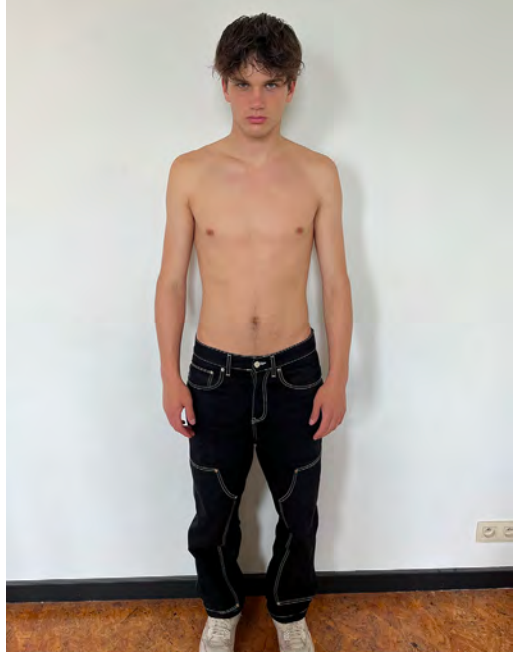

ANDRES DELEY

Height 180 - Chest 96 - Waist 70 - Hips 89 - Size 48 - Shoes 43 - Hair brown - Eyes blue

HAUKE STARK

Height 185 - Chest 86 - Waist 73 - Hips 92 - Size 46 - Shoes 44 - Hair brown - Eyes blue

JONATHAN TSCHAIKOWSKI

Height 181 - Chest 80 - Waist 70 - Hips 80 - Size 42 - Shoes 43 - Hair blond - Eyes blue

LEANDER WILDE

Height 184 - Chest 96 - Waist 73 - Hips 95 - Size 46/48 - Shoes 42 - Hair brown - Eyes grey

MICHAEL KOWALIK