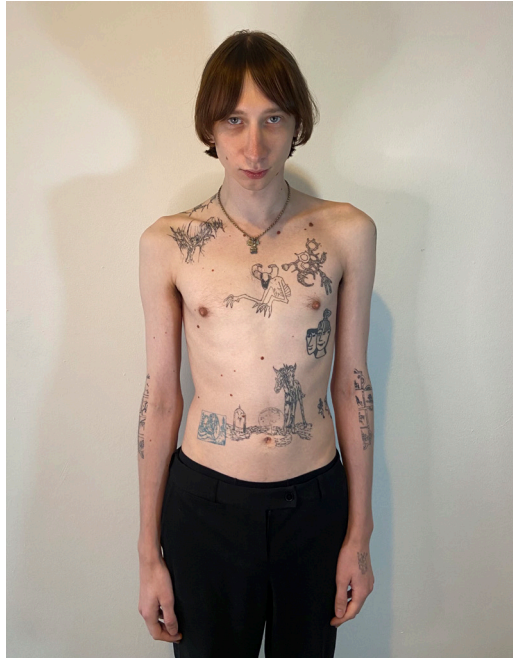

# KAMIL SZNAJDER

Height 183 - Chest 87 - Waist 66 - Hips 87 - Size 44 - Shoes 43 - Hair brown - Eyes greygreen