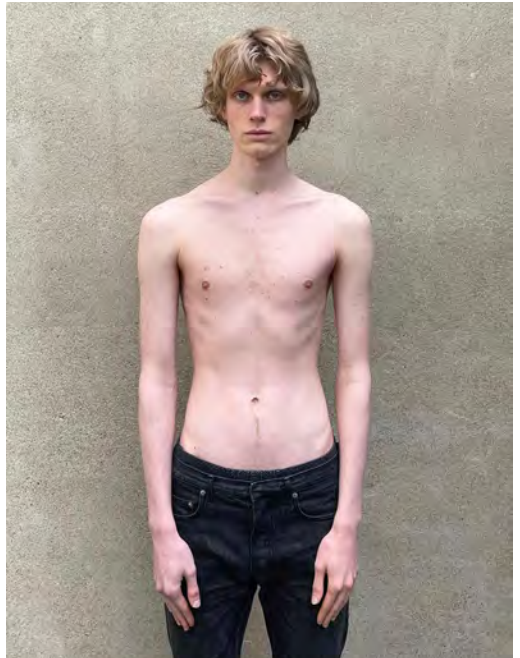

ABDALLAH FARAJ

Height 189 - Chest 85 - Waist 70 - Hips 88 - Size 44 - Shoes 44 - Hair brown - Eyes brown

ANTON SUSEN

Height 192 - Chest 88 - Waist 72 - Hips 91 - Size 44 - Shoes 43 - Hair brown - Eyes brown

ERSLY DJIPRO

Height 181 - Bust 90 - Waist 78 - Hips 109 - Size 42 - Shoes 41 - Hair darkbrown - Eyes brown

HUGO KASZYCKI

Height 188 - Chest 83 - Waist 70 - Hips 93 - Size 44 - Shoes 43 - Hair lightbrown - Eyes greyygreen

JOSHUA VON PRUSKI

Height 192 - Chest 89 - Waist 69 - Hips 87 - Size 44/46 - Shoes 45 - Hair darkblond - Eyes blue

JUSTINE GLANFIELD

Height 180 - Bust 88 - Waist 70 - Hips 90 - Size 34/36 - Shoes 38 - Hair silverblond - Eyes grey