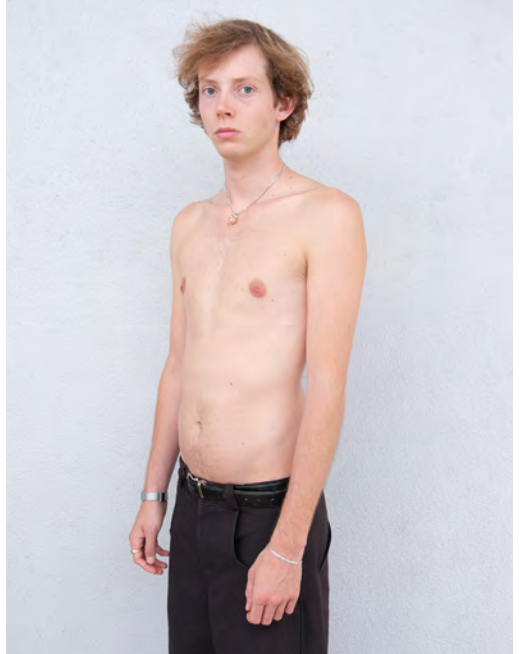

ANDRES DELEY

Height 180 - Chest 96 - Waist 70 - Hips 89 - Size 48 - Shoes 43 - Hair brown - Eyes blue

DAMIEN DAVIDS

Height 185 - Chest 92 - Waist 74 - Hips 97 - Size 46 - Shoes 45 - Hair red - Eyes bluegrey

DORIAN BEALKOWSKI

Height 185 - Chest 91 - Waist 71 - Hips 89 - Size 46 - Shoes 44 - Hair darkblond - Eyes greyygreen

KALLE GERBER

Height 185 - Chest 88 - Waist 76 - Hips 90 - Size 46 - Shoes 45 - Hair darkblond - Eyes darkblue

LENNART EFFELSBERG

Height 190 - Chest 88 - Waist 70 - Hips 90 - Size 46 - Shoes 45 - Hair brown - Eyes brown

MAX LOEFFLER

Height 188 - Chest 96 - Waist 77 - Hips 94 - Size 48 - Shoes 46 - Hair brown - Eyes brown & green

RIO CUE BAER

Height 188 - Chest 98 - Waist 74 - Hips 93 - Size 48 - Shoes 43 - Hair brown - Eyes brown