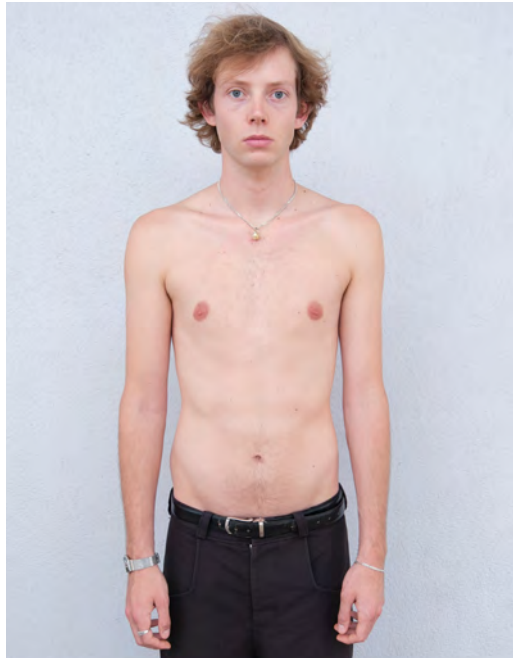

ANDRES DELEY

Height 180 - Chest 96 - Waist 70 - Hips 89 - Size 48 - Shoes 43 - Hair brown - Eyes blue

DAMIEN DAVIDS

Height 185 - Chest 92 - Waist 74 - Hips 97 - Size 46 - Shoes 45 - Hair red - Eyes bluegrey

DORIAN BEALKOWSKI

Height 185 - Chest 91 - Waist 71 - Hips 89 - Size 46 - Shoes 44 - Hair darkblond - Eyes greyygreen

KALLE GERBER

Height 185 - Chest 88 - Waist 76 - Hips 90 - Size 46 - Shoes 45 - Hair darkblond - Eyes darkblue

LENNART EFFELSBERG

Height 190 - Chest 88 - Waist 70 - Hips 90 - Size 46 - Shoes 45 - Hair brown - Eyes brown

MAX LOEFFLER

Height 188 - Chest 96 - Waist 77 - Hips 94 - Size 48 - Shoes 46 - Hair brown - Eyes brown & green

RIO CUE BAER

Height 188 - Chest 98 - Waist 74 - Hips 93 - Size 48 - Shoes 43 - Hair brown - Eyes brown