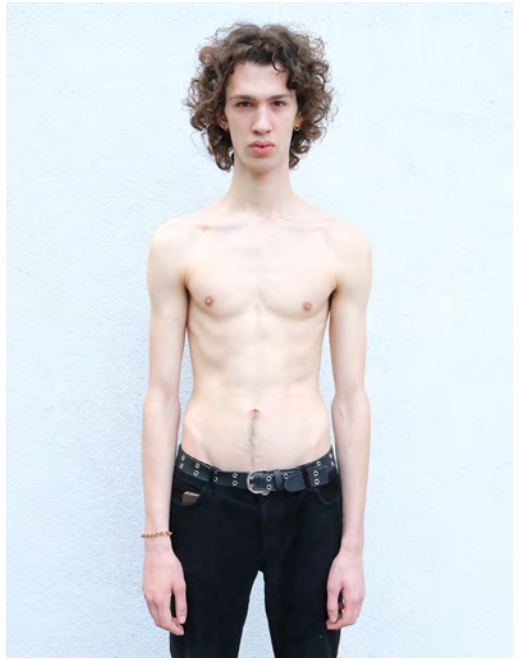

ANDRES DELEY

Height 180 - Chest 96 - Waist 70 - Hips 89 - Size 48 - Shoes 43 - Hair brown - Eyes blue

DAMIEN DAVIDS

Height 185 - Chest 92 - Waist 74 - Hips 97 - Size 46 - Shoes 45 - Hair red - Eyes bluegrey

DORIAN BEALKOWSKI

Height 185 - Chest 91 - Waist 71 - Hips 89 - Size 46 - Shoes 44 - Hair darkblond - Eyes greyygreen

KALLE GERBER

Height 185 - Chest 88 - Waist 76 - Hips 90 - Size 46 - Shoes 45 - Hair darkblond - Eyes darkblue

LENNART EFFELSBERG

Height 190 - Chest 88 - Waist 70 - Hips 90 - Size 46 - Shoes 45 - Hair brown - Eyes brown

MAX LOEFFLER

Height 188 - Chest 96 - Waist 77 - Hips 94 - Size 48 - Shoes 46 - Hair brown - Eyes brown & green