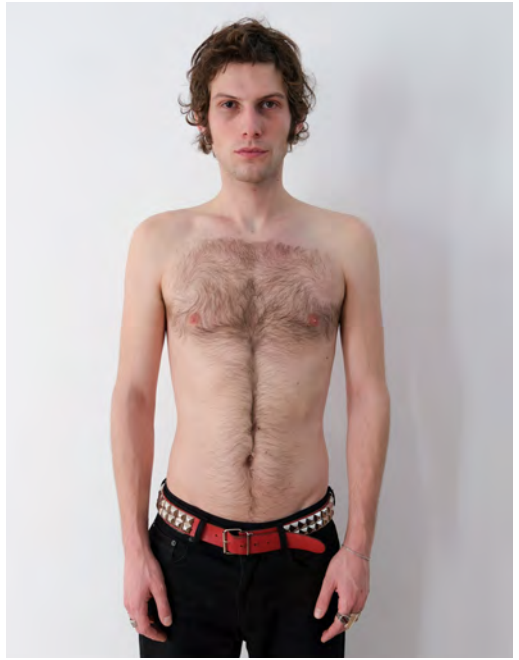

ANDRES DELEY

Height 180 - Chest 96 - Waist 70 - Hips 89 - Size 48 - Shoes 43 - Hair brown - Eyes blue

DAMIEN DAVIDS

Height 185 - Chest 92 - Waist 74 - Hips 97 - Size 46 - Shoes 45 - Hair red - Eyes bluegrey

DORIAN BEALKOWSKI

Height 185 - Chest 91 - Waist 71 - Hips 89 - Size 46 - Shoes 44 - Hair darkblond - Eyes greyygreen

KALLE GERBER

Height 185 - Chest 88 - Waist 76 - Hips 90 - Size 46 - Shoes 45 - Hair darkblond - Eyes darkblue

LENNART EFFELSBERG

Height 190 - Chest 88 - Waist 70 - Hips 90 - Size 46 - Shoes 45 - Hair brown - Eyes brown

MAX LOEFFLER

Height 188 - Chest 96 - Waist 77 - Hips 94 - Size 48 - Shoes 46 - Hair brown - Eyes brown & green

RIO CUE BAER

Height 188 - Chest 98 - Waist 74 - Hips 93 - Size 48 - Shoes 43 - Hair brown - Eyes brown