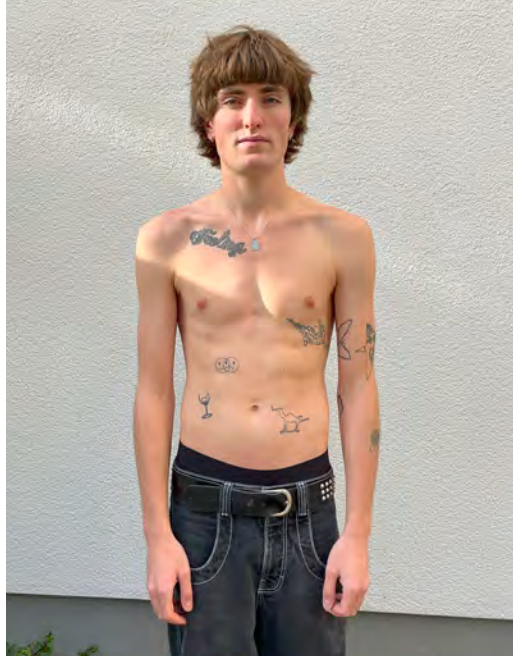

# JONATHAN TSCHAIKOWSKI

Height 181 - Chest 80 - Waist 70 - Hips 80 - Size 42 - Shoes 43 - Hair blond - Eyes blue

# KALLE GERBER

Height 185 - Chest 87 - Waist 72 - Hips 88 - Size 44 - Shoes 45 - Hair blond - Eyes darkblue

# LEON AHLERS

Height 185 - Chest 91 - Waist 74 - Hips 90 - Size 46 - Shoes 46 - Hair darkbrown - Eyes grey