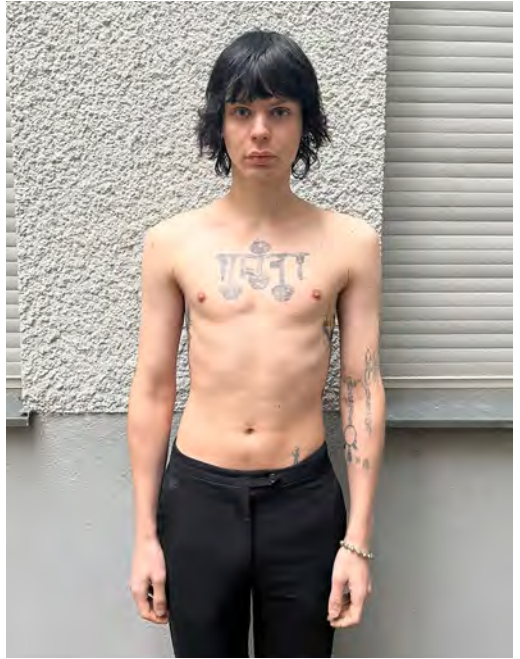

# LUCA PAUL

Height 185 - Chest 85 - Waist 76 - Hips 87 - Size 44/46 - Shoes 44 - Hair darkblond - Eyes grey

# LUIS SCHRUEMPF

Height 183 - Chest 87 - Waist 67 - Hips 93 - Size 44/46 - Shoes 45 - Hair black - Eyes grey