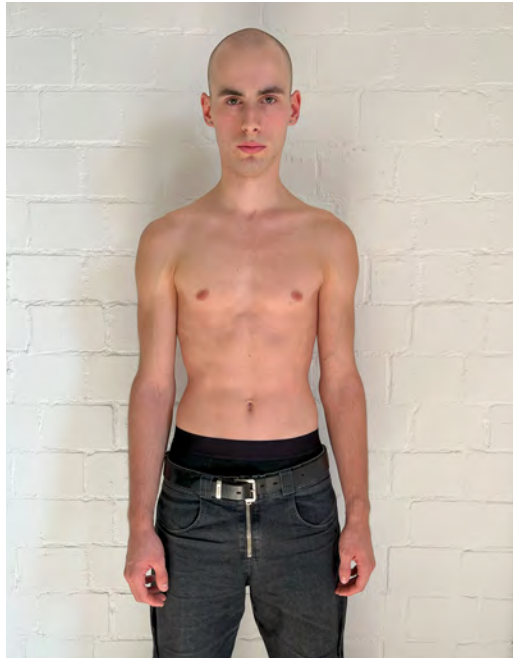

# MORITZ DOELL

Height 183 - Chest 95 - Waist 82 - Hips 93 - Size 46/48 - Shoes 45 - Hair darkblond - Eyes bluegrey

# ROAN ELIJAH

Height 188 - Chest 92 - Waist 74 - Hips 95 - Size 46 - Shoes 45 - Hair lightbrown - Eyes brown-green