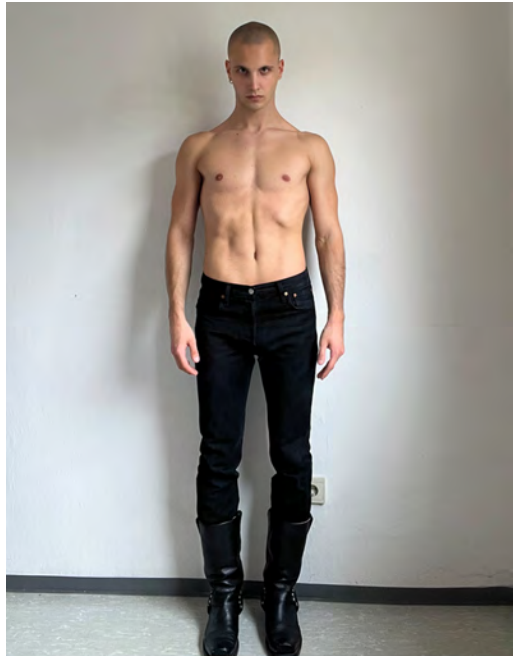

Height 187 - Chest 94 - Waist 76 - Hips 93 - Size 48 - Shoes 44 - Hair brown - Eyes greygreen