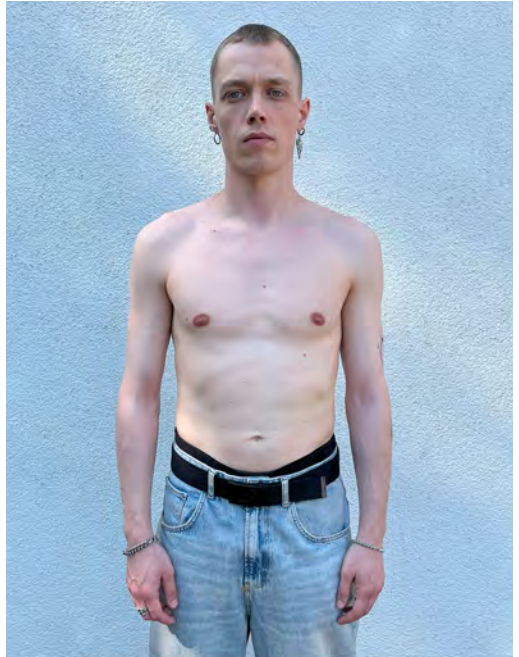

MORITZ DOELL