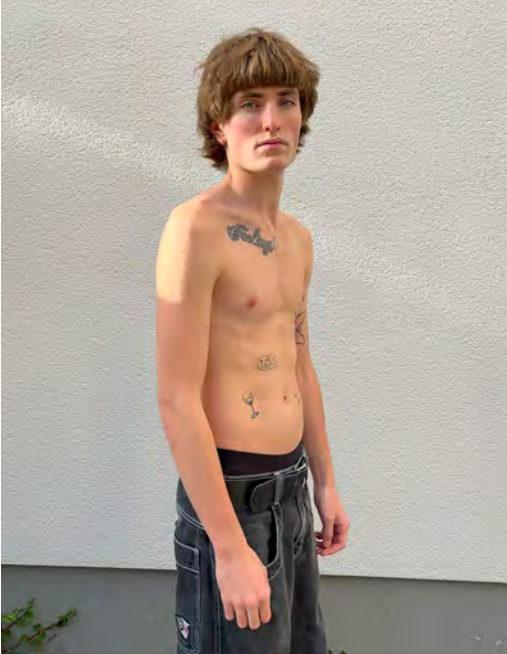

Height 185 - Chest 91 - Waist 74 - Hips 90 - Size 46 - Shoes 46 - Hair darkbrown - Eyes grey