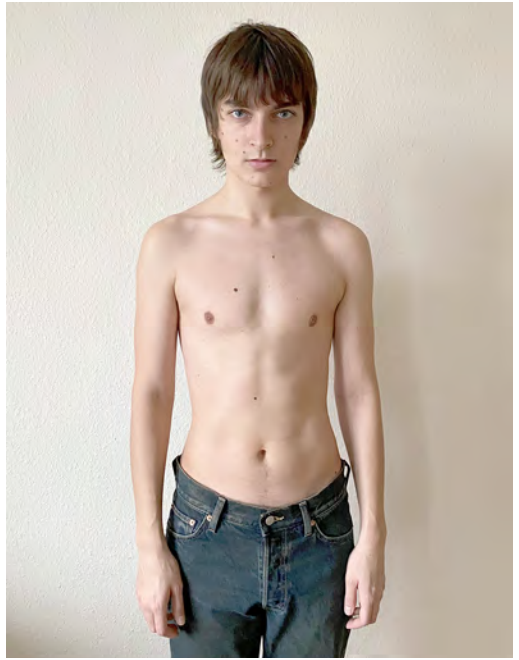

# ANTON EMRICH

Height 187 - Chest -- - Waist -- - Hips -- - Size 46/48 - Shoes 45 - Hair lightbrown - Eyes grey

# ELIAS NEUSER

Height 183 - Chest 89 - Waist 69 - Hips 89 - Size 44/46 - Shoes 42 - Hair brown - Eyes brown

# JONATHAN TSCHAIKOWSKI

Height 181 - Chest 80 - Waist 70 - Hips 80 - Size 42 - Shoes 43 - Hair blond - Eyes blue

# KALLE GERBER

Height 185 - Chest 87 - Waist 72 - Hips 88 - Size 44 - Shoes 45 - Hair blond - Eyes darkblue