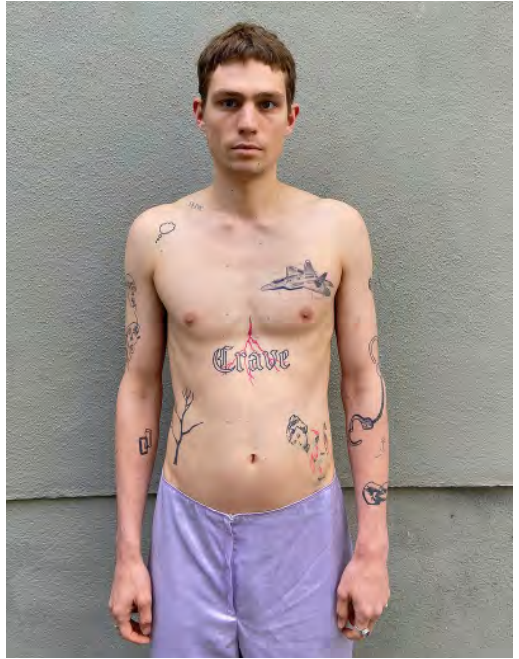

# ANTON EMRICH

Height 187 - Chest -- - Waist -- - Hips -- - Size 46/48 - Shoes 45 - Hair lightbrown - Eyes grey

# ELIAS NEUSER

Height 183 - Chest 89 - Waist 69 - Hips 89 - Size 44/46 - Shoes 42 - Hair brown - Eyes brown

# JONATHAN TSCHAIKOWSKI

Height 181 - Chest 80 - Waist 70 - Hips 80 - Size 42 - Shoes 43 - Hair blond - Eyes blue

# KALLE GERBER

Height 185 - Chest 87 - Waist 72 - Hips 88 - Size 44 - Shoes 45 - Hair blond - Eyes darkblue