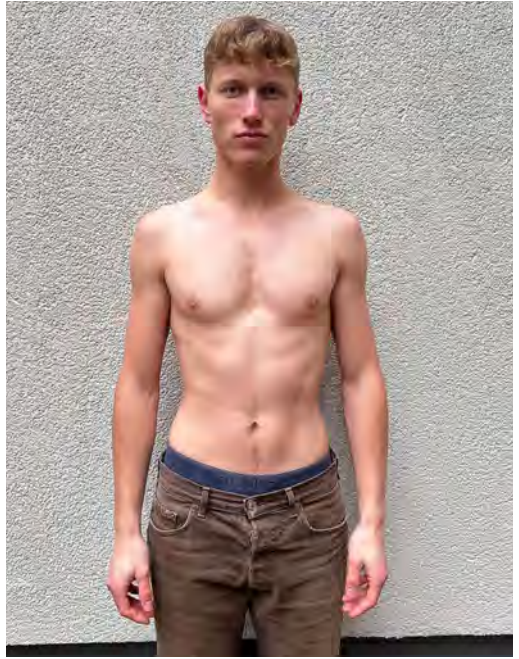

LOUIS CLAUSEN