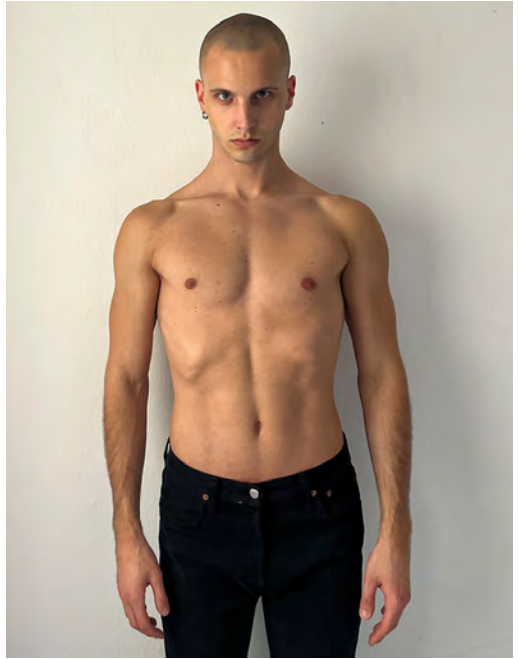

# LUIS SCHRUEMPF

Height 183 - Chest 87 - Waist 67 - Hips 93 - Size 44/46 - Shoes 45 - Hair black - Eyes grey

# MICHAL GISKO

Height 187 - Chest 94 - Waist 76 - Hips 93 - Size 48 - Shoes 44 - Hair brown - Eyes greygreen