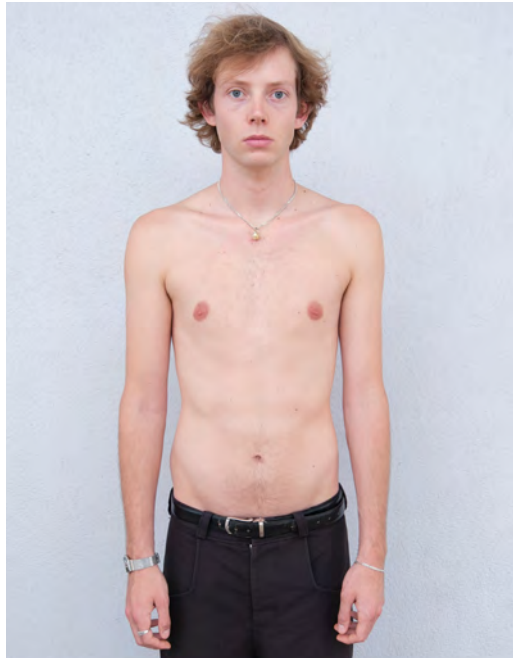

DAMIEN DAVIDS

Height 185 - Chest 92 - Waist 74 - Hips 97 - Size 46 - Shoes 45 - Hair red - Eyes bluegrey

DAVID DEUTSCHMANN

Height 187 - Chest 85 - Waist 72 - Hips 87 - Size 44 - Shoes 43 - Hair brown - Eyes grey

FRIDO HEINZ

Height 186 - Chest 89 - Waist 68 - Hips 85 - Size 42/44 - Shoes 43 - Hair darkblond - Eyes grey

JOHANNES STUMRAUCH

Height 185 - Chest 88 - Waist 71 - Hips 86 - Size 44/46 - Shoes 45 - Hair darkblond - Eyes bluegrey

JULIUS EVERS

Height 189 - Chest 90 - Waist 69 - Hips 92 - Size 44 - Shoes 44 - Hair brown - Eyes grey

KALLE GERBER

Height 185 - Chest 88 - Waist 76 - Hips 90 - Size 46 - Shoes 45 - Hair darkblond - Eyes darkblue

LEANDER WILDE

Height 184 - Chest 97 - Waist 79 - Hips 95 - Size 48 - Shoes 42 - Hair brown - Eyes grey

LENNART EFFELSBERG

Height 190 - Chest 88 - Waist 70 - Hips 90 - Size 46 - Shoes 45 - Hair brown - Eyes brown