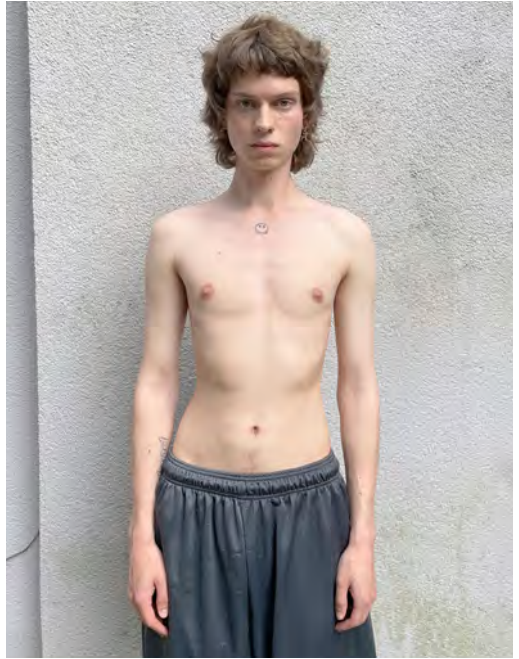

ABDALLAH FARAJ

Height 189 - Chest 85 - Waist 70 - Hips 88 - Size 44 - Shoes 44 - Hair brown - Eyes brown

AHMEDHADI ABDULLAHI

Height 190 - Chest 83 - Waist 69 - Hips 88 - Size 44 - Shoes 44 - Hair brown - Eyes brown

ANTON SUSEN

Height 192 - Chest 88 - Waist 72 - Hips 91 - Size 44 - Shoes 43 - Hair brown - Eyes brown

COSMO CASPERS

Height 189 - Chest 85 - Waist 69 - Hips 89 - Size 46 - Shoes 44.5 - Hair lightbrown - Eyes grey

DAMIEN DAVIDS

Height 185 - Chest 92 - Waist 74 - Hips 97 - Size 46 - Shoes 45 - Hair red - Eyes bluegrey

DAVID DEUTSCHMANN

Height 187 - Chest 85 - Waist 72 - Hips 87 - Size 44 - Shoes 43 - Hair brown - Eyes grey

FRIDO HEINZ

Height 186 - Chest 89 - Waist 68 - Hips 85 - Size 42/44 - Shoes 43 - Hair darkblond - Eyes grey

JOHANNES STUMRAUCH

Height 185 - Chest 88 - Waist 71 - Hips 86 - Size 44/46 - Shoes 45 - Hair darkblond - Eyes bluegrey