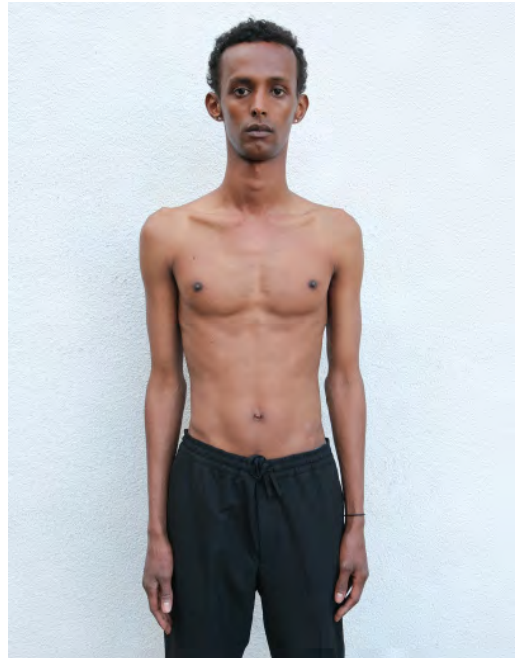

ABDALLAH FARAJ

Height 189 - Chest 85 - Waist 70 - Hips 88 - Size 44 - Shoes 44 - Hair brown - Eyes brown

AHMEDHADI ABDULLAHI

Height 190 - Chest 83 - Waist 69 - Hips 88 - Size 44 - Shoes 44 - Hair brown - Eyes brown

ANTON SUSEN

Height 192 - Chest 88 - Waist 72 - Hips 91 - Size 44 - Shoes 43 - Hair brown - Eyes brown

COSMO CASPERS

Height 189 - Chest 85 - Waist 69 - Hips 89 - Size 46 - Shoes 44.5 - Hair lightbrown - Eyes grey

DAMIEN DAVIDS

Height 185 - Chest 92 - Waist 74 - Hips 97 - Size 46 - Shoes 45 - Hair red - Eyes bluegrey

DAVID DEUTSCHMANN

Height 187 - Chest 85 - Waist 72 - Hips 87 - Size 44 - Shoes 43 - Hair brown - Eyes grey

FRIDO HEINZ

Height 186 - Chest 89 - Waist 68 - Hips 85 - Size 42/44 - Shoes 43 - Hair darkblond - Eyes grey

JOHANNES STUMRAUCH

Height 185 - Chest 88 - Waist 71 - Hips 86 - Size 44/46 - Shoes 45 - Hair darkblond - Eyes bluegrey