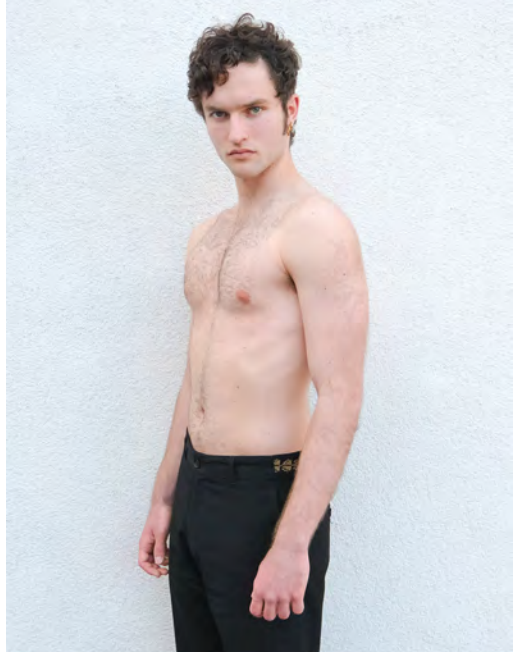

DAMIEN DAVIDS

Height 185 - Chest 92 - Waist 74 - Hips 97 - Size 46 - Shoes 45 - Hair red - Eyes bluegrey

DAVID DEUTSCHMANN

Height 187 - Chest 85 - Waist 72 - Hips 87 - Size 44 - Shoes 43 - Hair brown - Eyes grey

FRIDO HEINZ

Height 186 - Chest 89 - Waist 68 - Hips 85 - Size 42/44 - Shoes 43 - Hair darkblond - Eyes grey

JOHANNES STUMRAUCH

Height 185 - Chest 88 - Waist 71 - Hips 86 - Size 44/46 - Shoes 45 - Hair darkblond - Eyes bluegrey

JULIUS EVERS

Height 189 - Chest 90 - Waist 69 - Hips 92 - Size 44 - Shoes 44 - Hair brown - Eyes grey

KALLE GERBER

Height 185 - Chest 88 - Waist 76 - Hips 90 - Size 46 - Shoes 45 - Hair darkblond - Eyes darkblue

LEANDER WILDE

Height 184 - Chest 97 - Waist 79 - Hips 95 - Size 48 - Shoes 42 - Hair brown - Eyes grey

LENNART EFFELSBERG

Height 190 - Chest 88 - Waist 70 - Hips 90 - Size 46 - Shoes 45 - Hair brown - Eyes brown