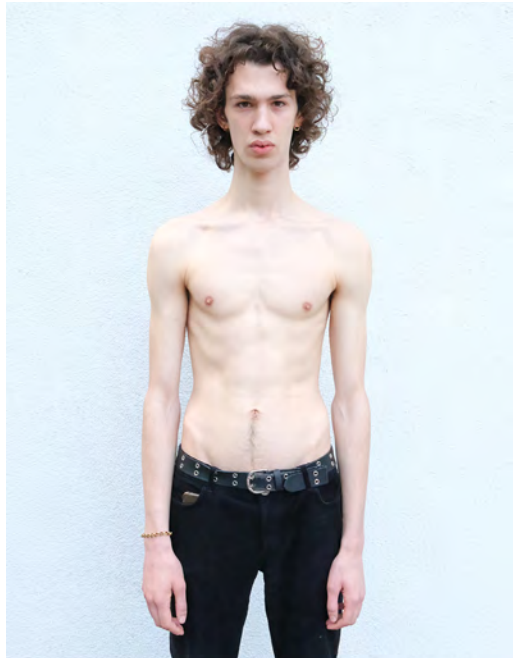

DAMIEN DAVIDS

Height 185 - Chest 92 - Waist 74 - Hips 97 - Size 46 - Shoes 45 - Hair red - Eyes bluegrey

DAVID DEUTSCHMANN

Height 187 - Chest 85 - Waist 72 - Hips 87 - Size 44 - Shoes 43 - Hair brown - Eyes grey

FRIDO HEINZ

Height 186 - Chest 89 - Waist 68 - Hips 85 - Size 42/44 - Shoes 43 - Hair darkblond - Eyes grey

JOHANNES STUMRAUCH

Height 185 - Chest 88 - Waist 71 - Hips 86 - Size 44/46 - Shoes 45 - Hair darkblond - Eyes bluegrey

JULIUS EVERS

Height 189 - Chest 90 - Waist 69 - Hips 92 - Size 44 - Shoes 44 - Hair brown - Eyes grey

KALLE GERBER

Height 185 - Chest 88 - Waist 76 - Hips 90 - Size 46 - Shoes 45 - Hair darkblond - Eyes darkblue

LEANDER WILDE

Height 184 - Chest 97 - Waist 79 - Hips 95 - Size 48 - Shoes 42 - Hair brown - Eyes grey

LENNART EFFELSBERG

Height 190 - Chest 88 - Waist 70 - Hips 90 - Size 46 - Shoes 45 - Hair brown - Eyes brown