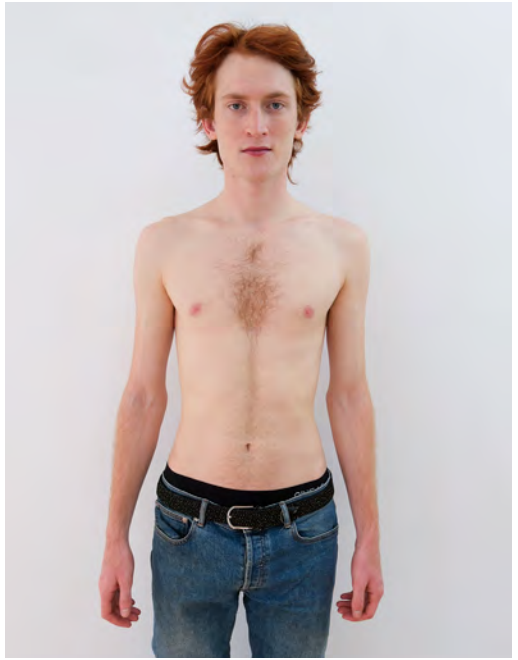

ABDALLAH FARAJ

Height 189 - Chest 85 - Waist 70 - Hips 88 - Size 44 - Shoes 44 - Hair brown - Eyes brown

AHMEDHADI ABDULLAHI

Height 190 - Chest 83 - Waist 69 - Hips 88 - Size 44 - Shoes 44 - Hair brown - Eyes brown

ANTON SUSEN

Height 192 - Chest 88 - Waist 72 - Hips 91 - Size 44 - Shoes 43 - Hair brown - Eyes brown

COSMO CASPERS

Height 189 - Chest 85 - Waist 69 - Hips 89 - Size 46 - Shoes 44.5 - Hair lightbrown - Eyes grey

DAMIEN DAVIDS

Height 185 - Chest 92 - Waist 74 - Hips 97 - Size 46 - Shoes 45 - Hair red - Eyes bluegrey

DAVID DEUTSCHMANN

Height 187 - Chest 85 - Waist 72 - Hips 87 - Size 44 - Shoes 43 - Hair brown - Eyes grey

FRIDO HEINZ

Height 186 - Chest 89 - Waist 68 - Hips 85 - Size 42/44 - Shoes 43 - Hair darkblond - Eyes grey

JOHANNES STUMRAUCH

Height 185 - Chest 88 - Waist 71 - Hips 86 - Size 44/46 - Shoes 45 - Hair darkblond - Eyes bluegrey