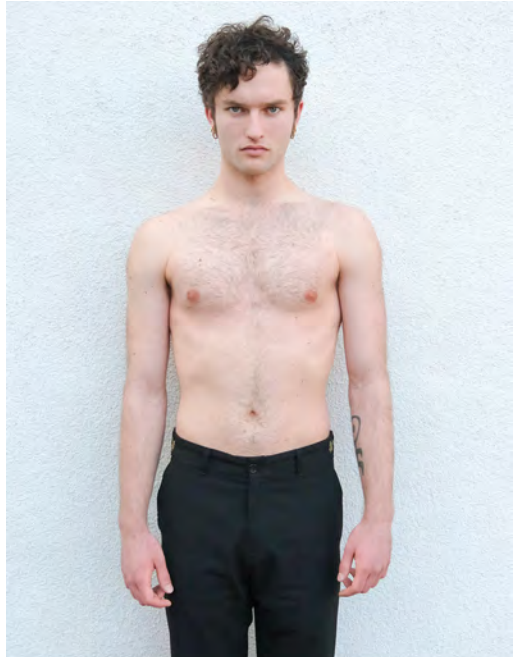

DAMIEN DAVIDS

Height 185 - Chest 92 - Waist 74 - Hips 97 - Size 46 - Shoes 45 - Hair red - Eyes bluegrey

DAVID DEUTSCHMANN

Height 187 - Chest 85 - Waist 72 - Hips 87 - Size 44 - Shoes 43 - Hair brown - Eyes grey

FRIDO HEINZ

Height 186 - Chest 89 - Waist 68 - Hips 85 - Size 42/44 - Shoes 43 - Hair darkblond - Eyes grey

JOHANNES STUMRAUCH

Height 185 - Chest 88 - Waist 71 - Hips 86 - Size 44/46 - Shoes 45 - Hair darkblond - Eyes bluegrey

JULIUS EVERS

Height 189 - Chest 90 - Waist 69 - Hips 92 - Size 44 - Shoes 44 - Hair brown - Eyes grey

KALLE GERBER

Height 185 - Chest 88 - Waist 76 - Hips 90 - Size 46 - Shoes 45 - Hair darkblond - Eyes darkblue

LEANDER WILDE

Height 184 - Chest 97 - Waist 79 - Hips 95 - Size 48 - Shoes 42 - Hair brown - Eyes grey

LENNART EFFELSBERG

Height 190 - Chest 88 - Waist 70 - Hips 90 - Size 46 - Shoes 45 - Hair brown - Eyes brown