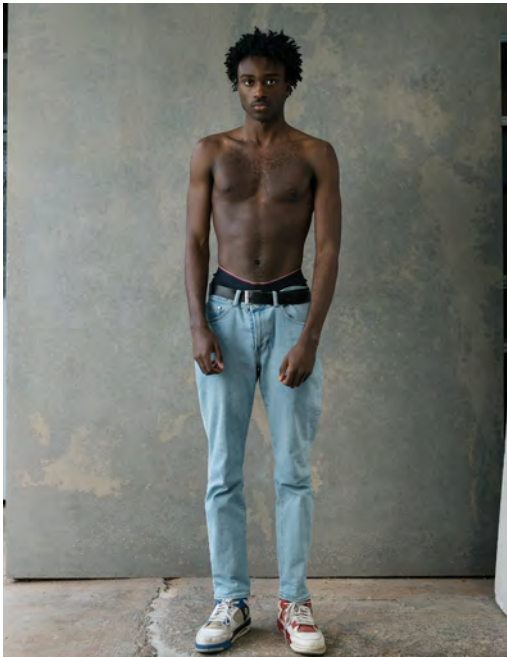

LOUIS CLAUSEN

Height 190 - Chest 91 - Waist 76 - Hips 92 - Size 46 - Shoes 45 - Hair darkblond - Eyes bluegrey

MARLON QUENTIN

Height 183 - Chest 92 - Waist 72 - Hips 87 - Size 44/46 - Shoes 44 - Hair brown - Eyes brown

MICHEL AYIH

Height 190 - Chest 97 - Waist 91 - Hips 99 - Size 48 - Shoes 46 - Hair darkbrown - Eyes brown

AQUAMARINE
MODEL MANAGEMENT

+49 173 7692643
info@aquamarinemodels.com
www.aquamarinemodels.com

MORITZ KRIEN