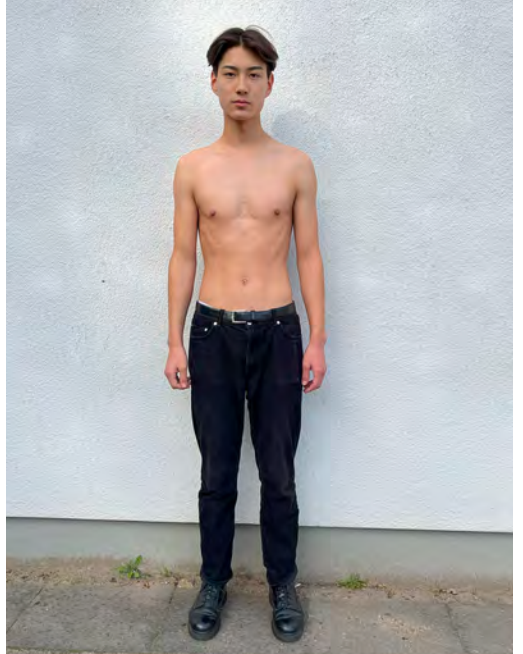

# DANY NKELANI

Height 185 - Chest 94 - Waist 76 - Hips 96 - Size 46/48 - Shoes 44 - Hair darkbrown - Eyes brown

# KIM KILIAN

Height 186 - Chest 94 - Waist 75 - Hips 95 - Size 46 - Shoes 44 - Hair darkbrown - Eyes brown

# MAX LAQUA

Height 187 - Chest -- - Waist -- - Hips -- - Size 48 - Shoes 45 - Hair lightbrown - Eyes grey