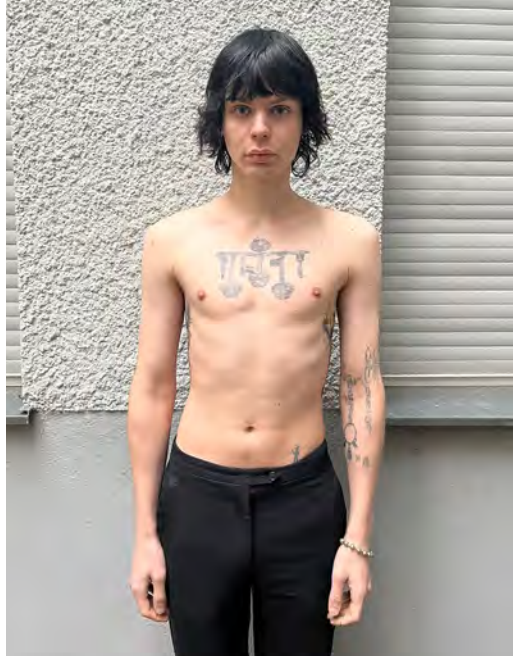

LUIS SCHRUEMPF

Height 183 - Chest 87 - Waist 67 - Hips 93 - Size 44/46 - Shoes 45 - Hair black - Eyes grey

NIKI BRUMAT

Height 185 - Chest 89 - Waist 73 - Hips 85 - Size 46 - Shoes 44 - Hair lightbrown - Eyes grey