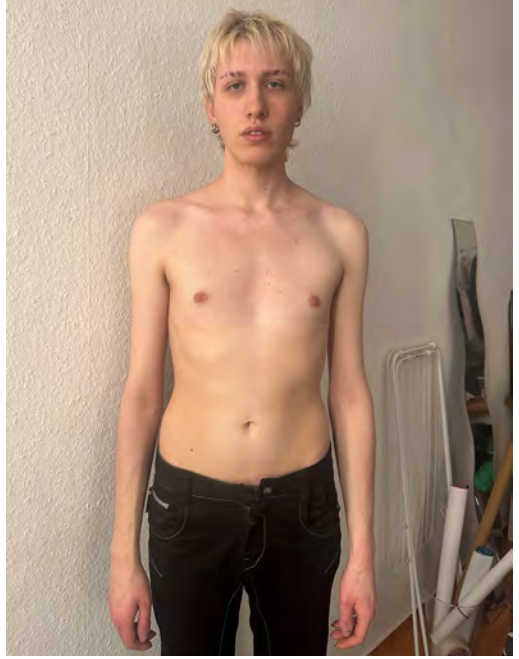

LUIS SCHRUEMPF

Height 183 - Chest 87 - Waist 67 - Hips 93 - Size 44/46 - Shoes 45 - Hair black - Eyes grey

NIKI BRUMAT

Height 185 - Chest 89 - Waist 73 - Hips 85 - Size 46 - Shoes 44 - Hair lightbrown - Eyes grey