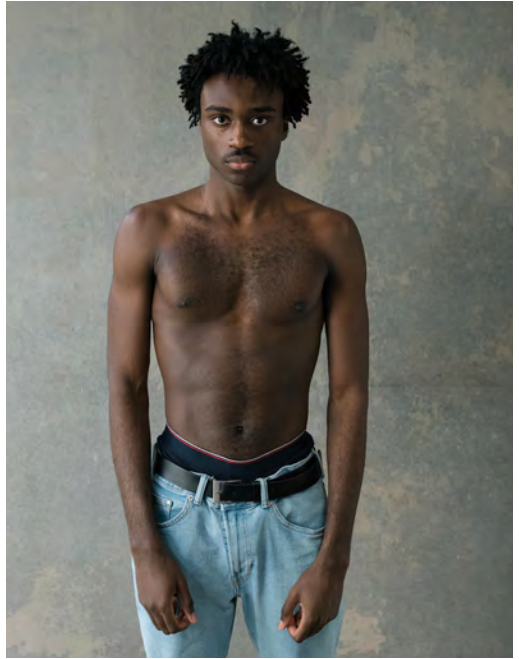

MICHEL AYIH

Height 190 - Chest 97 - Waist 91 - Hips 99 - Size 48 - Shoes 46 - Hair darkbrown - Eyes brown