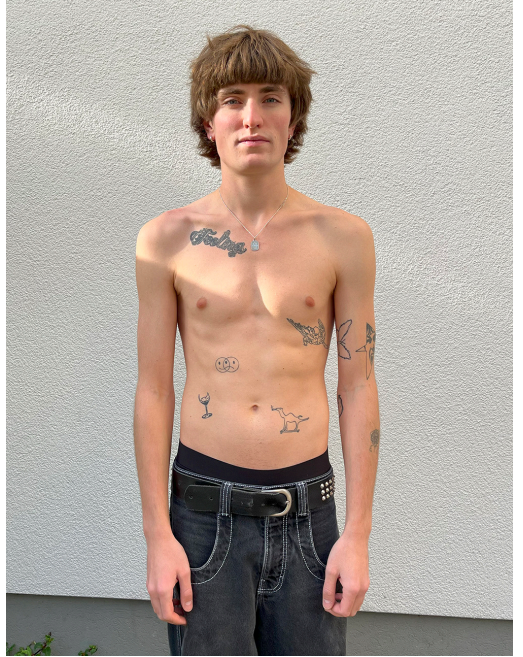

LEON AHLERS

Height 185 - Chest 91 - Waist 74 - Hips 90 - Size 46 - Shoes 46 - Hair darkbrown - Eyes grey