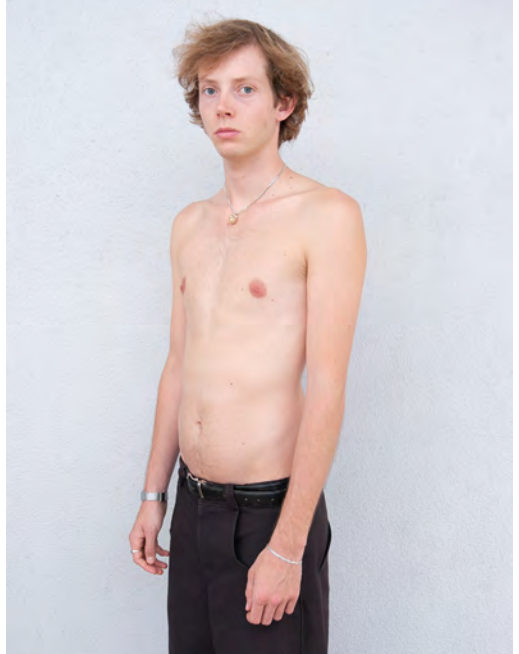

# DAVID DEUTSCHMANN

Height 187 - Chest 85 - Waist 72 - Hips 87 - Size 44 - Shoes 43 - Hair brown - Eyes grey

# JULIUS EVERS

Height 189 - Chest 90 - Waist 69 - Hips 92 - Size 44 - Shoes 44 - Hair brown - Eyes grey

# KALLE GERBER

Height 185 - Chest 88 - Waist 76 - Hips 90 - Size 46 - Shoes 45 - Hair darkblond - Eyes darkblue