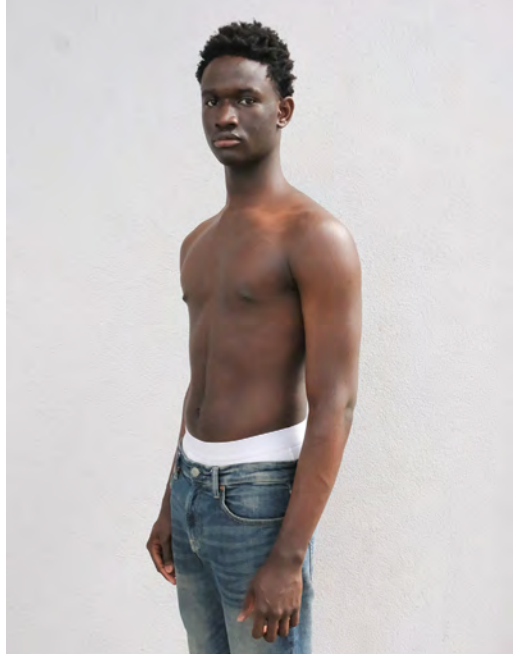

Height 189 - Chest 97 - Waist 78 - Hips 98 - Size 50 - Shoes 46 - Hair darkbrown - Eyes brown