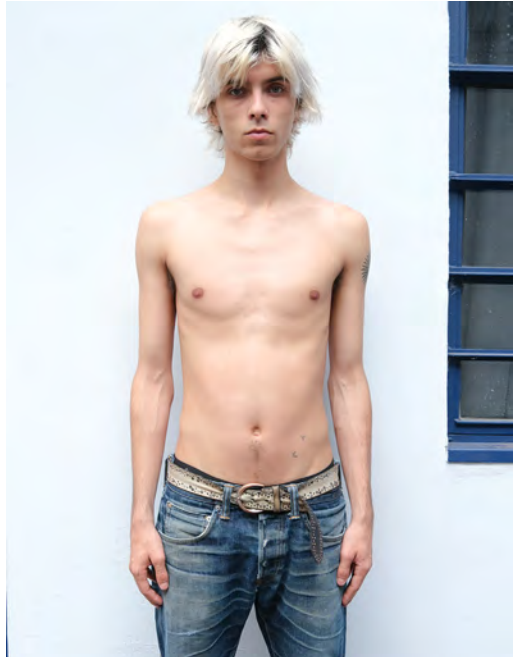

YONAS FERNANDEZ GAMIO