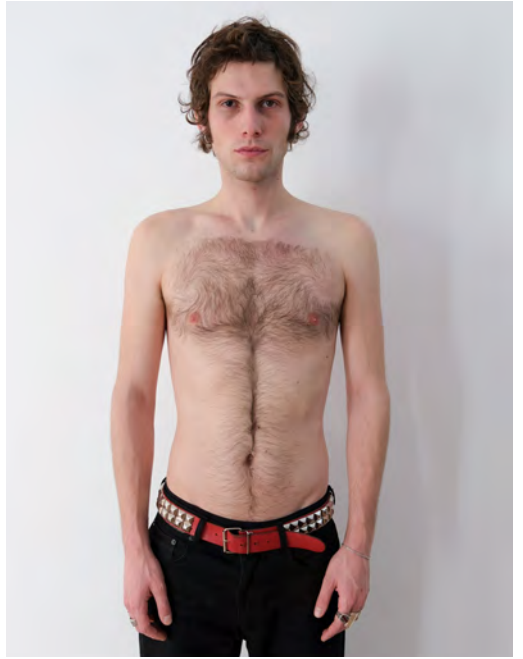

MAX LOEFFLER