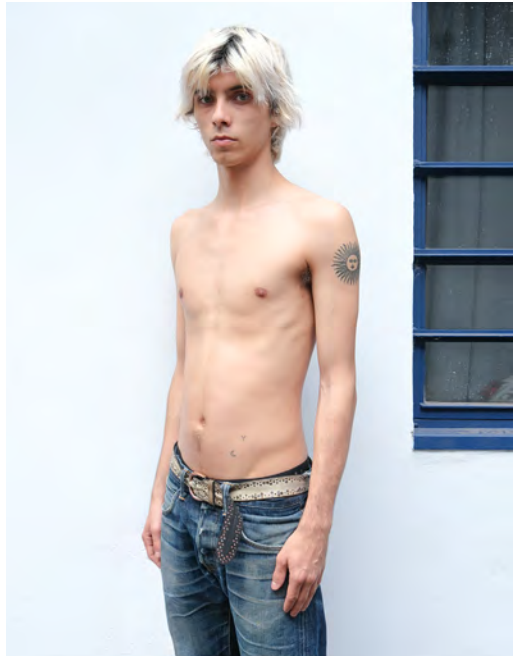

Height 187 - Chest 87 - Waist 75 - Hips 90 - Size 44 - Shoes 42 - Hair blond - Eyes green