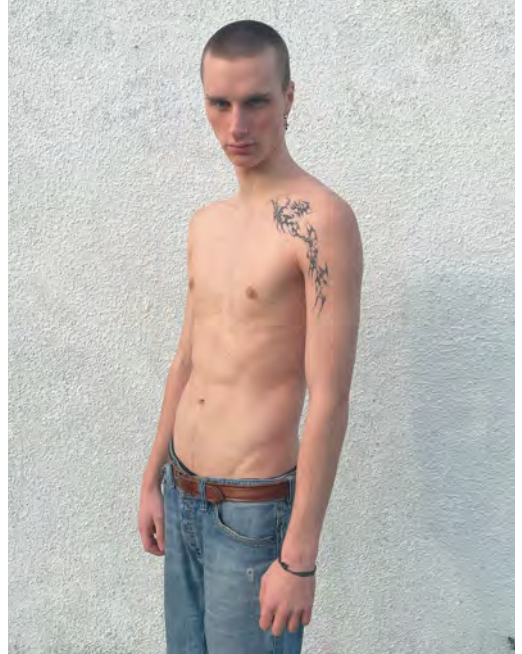

Height 185 - Chest 88 - Waist 71 - Hips 86 - Size 44/46 - Shoes 45 - Hair darkblond - Eyes bluegrey