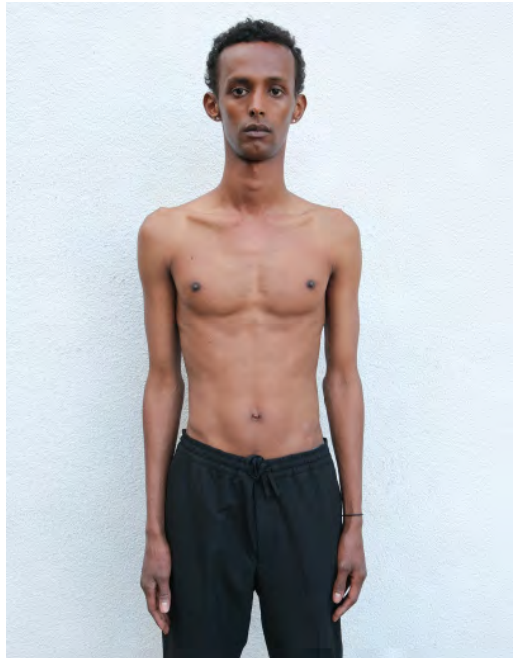

# ABDALLAH FARAJ

---

Height 189 - Chest 85 - Waist 70 - Hips 88 - Size 44 - Shoes 44 - Hair brown - Eyes brown

# AHMEDHADI ABDULLAHI

Height 190 - Chest 83 - Waist 69 - Hips 88 - Size 44 - Shoes 44 - Hair brown - Eyes brown

# DAMIEN DAVIDS

Height 185 - Chest 92 - Waist 74 - Hips 97 - Size 46 - Shoes 45 - Hair red - Eyes bluegrey

# DAVID DEUTSCHMANN

Height 187 - Chest 85 - Waist 72 - Hips 87 - Size 44 - Shoes 43 - Hair brown - Eyes grey