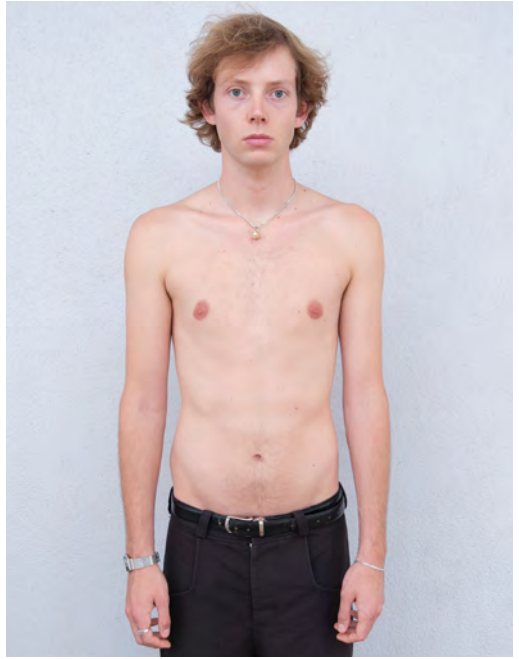

KALLE GERBER