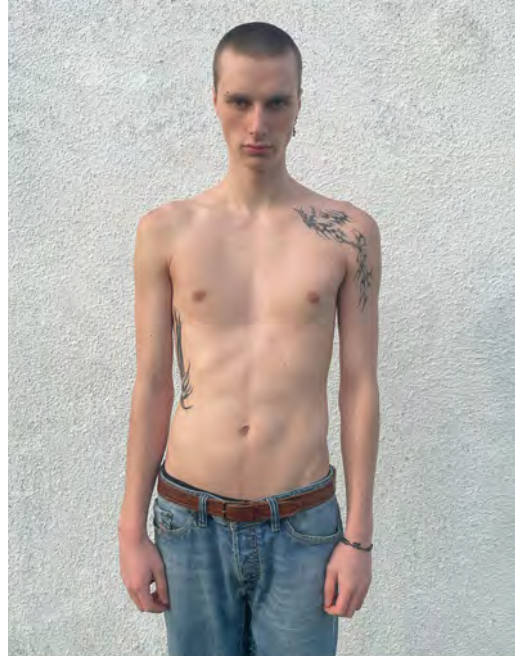

JOHANNES STUMRAUCH