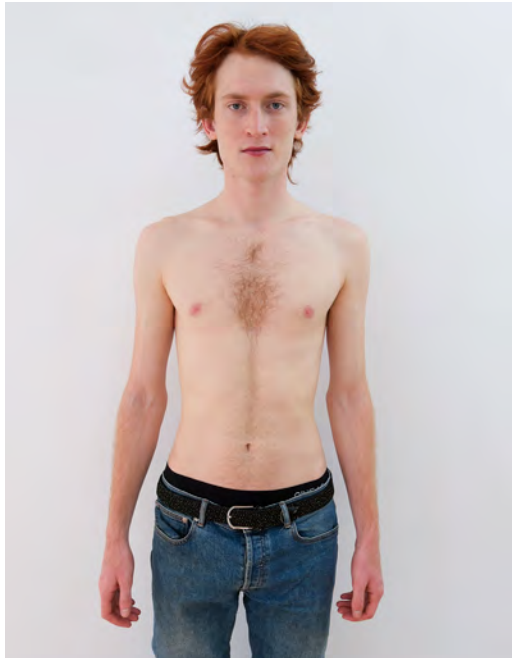

# ABDALLAH FARAJ

---

Height 189 - Chest 85 - Waist 70 - Hips 88 - Size 44 - Shoes 44 - Hair brown - Eyes brown

# AHMEDHADI ABDULLAHI

Height 190 - Chest 83 - Waist 69 - Hips 88 - Size 44 - Shoes 44 - Hair brown - Eyes brown

# DAMIEN DAVIDS

Height 185 - Chest 92 - Waist 74 - Hips 97 - Size 46 - Shoes 45 - Hair red - Eyes bluegrey

# DAVID DEUTSCHMANN

Height 187 - Chest 85 - Waist 72 - Hips 87 - Size 44 - Shoes 43 - Hair brown - Eyes grey