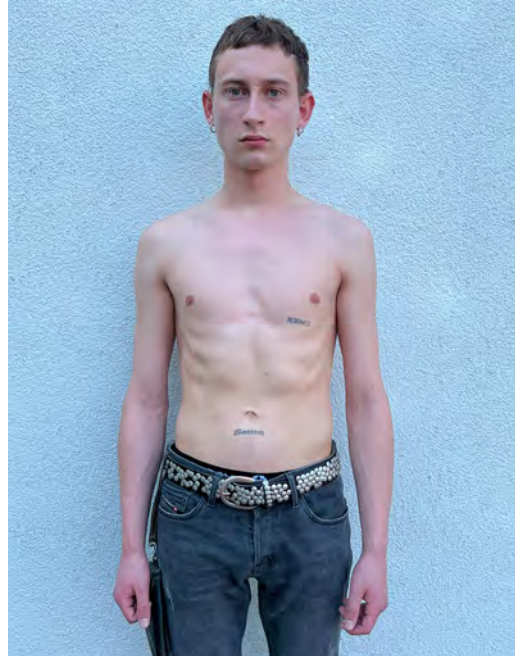

LEO SUEDKAMP