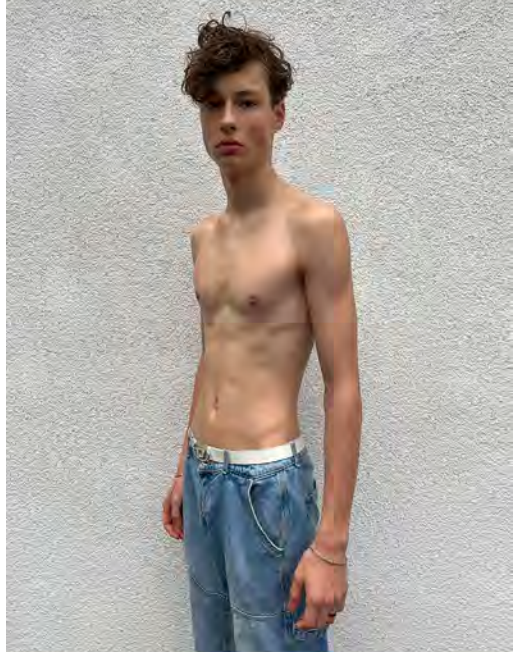

# ANATOL SZABO

Height 188 - Chest 90 - Waist 70 - Hips 90 - Size 46 - Shoes 45 - Hair brown - Eyes brown

# COLLIN ZMOLEK

Height 183 - Chest 85 - Waist 73 - Hips 92 - Size 44 - Shoes 44 - Hair brown - Eyes brown

# DORIAN BEALKOWSKI

Height 185 - Chest 91 - Waist 71 - Hips 89 - Size 46 - Shoes 44 - Hair darkblond - Eyes greygreen