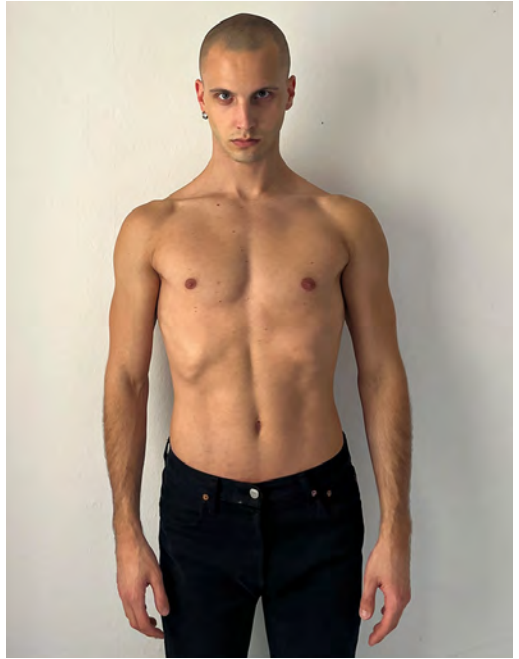

MICHAL GISKO