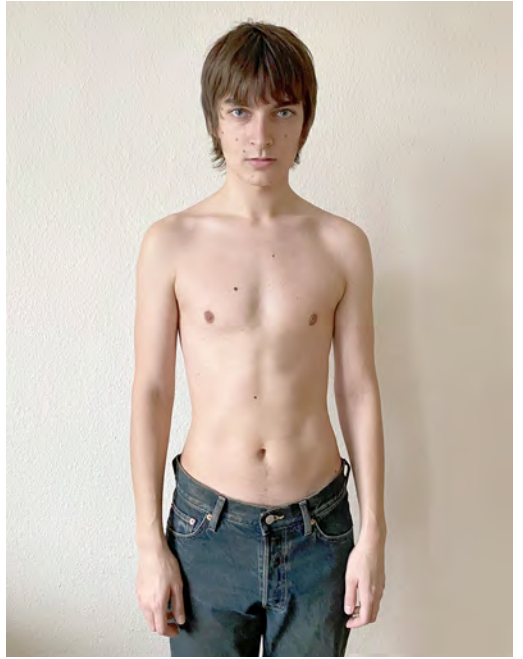

ELIAS NEUSER