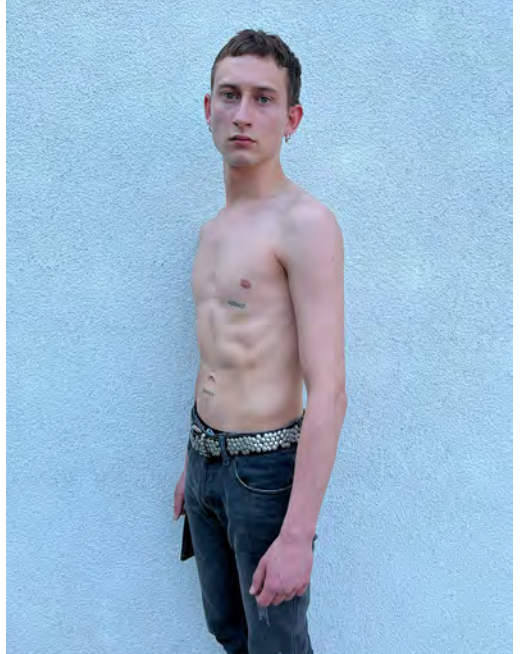

Height 186 - Chest 91 - Waist 77 - Hips 93 - Size 46 - Shoes 45 - Hair brown - Eyes hazel