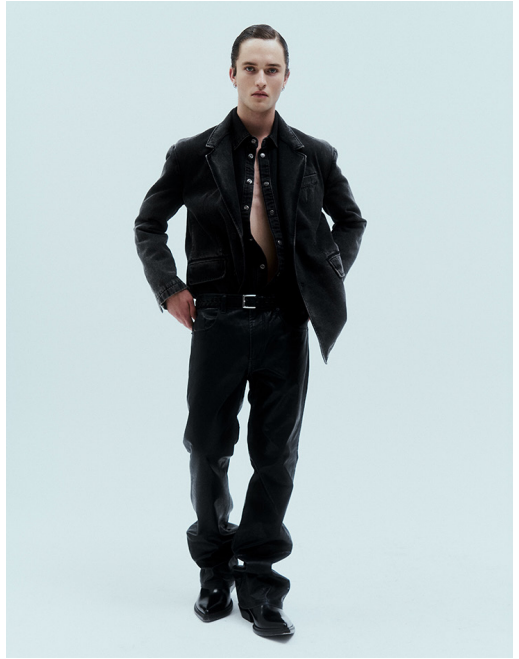

LEANDER WILDE

Height 184 - Chest 92 - Waist 71 - Hips 91 - Size 46 - Shoes 42 - Hair brown - Eyes grey

AQUAMARINE
MODEL MANAGEMENT

+49 173 7692643
info@aquamarinemodels.com
www.aquamarinemodels.com