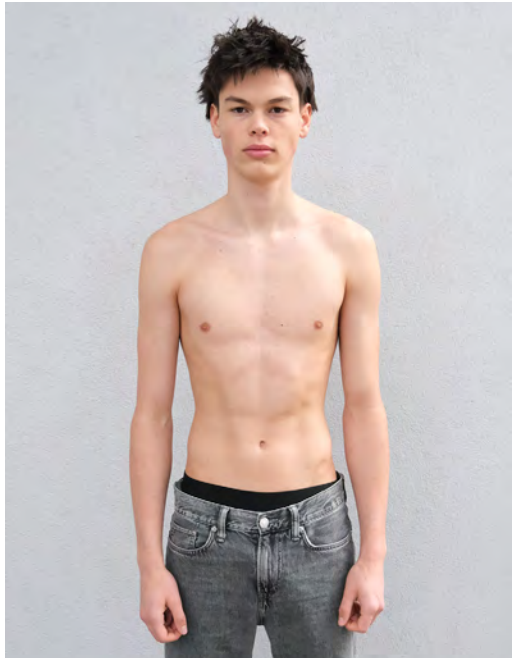

RIO CUE BAER