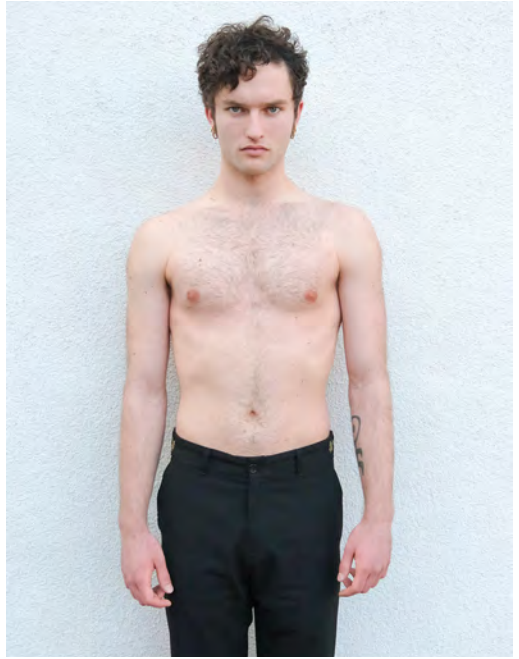

LEANDER WILDE