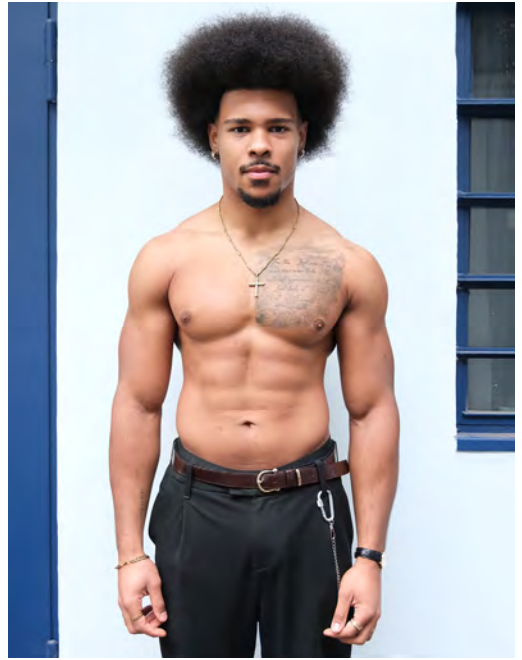

Height 185 - Chest 92 - Waist 74 - Hips 97 - Size 46 - Shoes 45 - Hair red - Eyes bluegrey

DARDAN KRYEZIU

Height 183 - Chest 99 - Waist 75 - Hips 88 - Size 48 - Shoes 43 - Hair brown - Eyes brown

DORIAN BEALKOWSKI

LEANDER WILDE

Height 184 - Chest 97 - Waist 79 - Hips 95 - Size 48 - Shoes 42 - Hair brown - Eyes grey

LEON AHLERS

Height 185 - Chest 93 - Waist 81 - Hips 90 - Size 46 - Shoes 46 - Hair darkbrown - Eyes grey

LEON VOLLBRECHT

Height 181 - Chest 107 - Waist 84 - Hips 102 - Size 54 - Shoes 46 - Hair brown - Eyes brown

LEO SUEDKAMP

Height 186 - Chest 91 - Waist 77 - Hips 93 - Size 46 - Shoes 45 - Hair brown - Eyes hazel