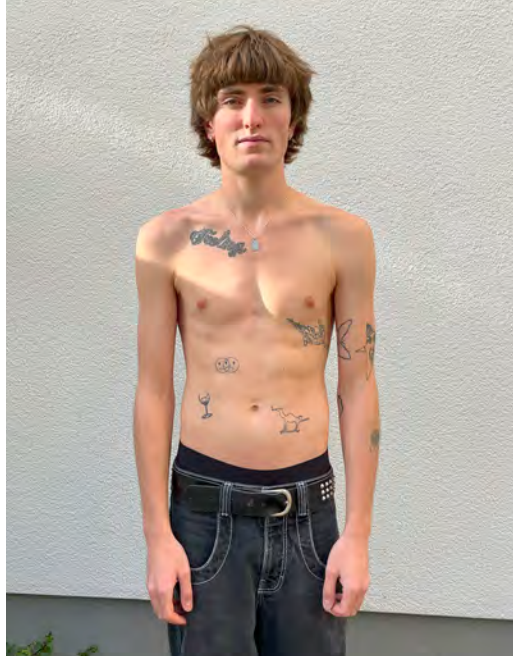

KJELL OHORN

Height 184 - Chest 96 - Waist 77 - Hips 95 - Size 46/48 - Shoes 43 - Hair lightbrown - Eyes grey

KONSTANTIN SIMPERL

Height 180 - Chest 90 - Waist 70 - Hips 82 - Size 46 - Shoes 43 - Hair lightbrown - Eyes brown

LEANDER WILDE

Height 184 - Chest 97 - Waist 79 - Hips 95 - Size 48 - Shoes 42 - Hair brown - Eyes grey

LEON AHLERS

Height 185 - Chest 93 - Waist 81 - Hips 90 - Size 46 - Shoes 46 - Hair darkbrown - Eyes grey