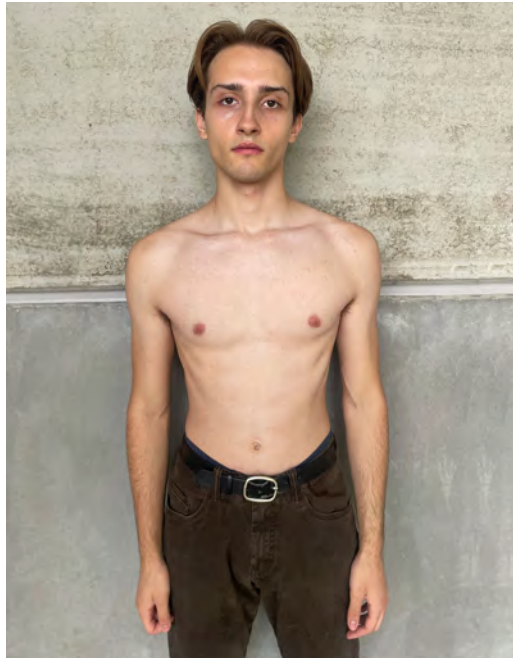

ALI NJIE

Height 185 - Chest 85 - Waist 69 - Hips 92 - Size 46 - Shoes 45 - Hair brown - Eyes brown

COLLIN ZMOLEK

Height 183 - Chest 85 - Waist 73 - Hips 92 - Size 44 - Shoes 44 - Hair brown - Eyes brown

DAMIEN DAVIDS

Height 185 - Chest 92 - Waist 74 - Hips 97 - Size 46 - Shoes 45 - Hair red - Eyes bluegrey

DARDAN KRYEZIU

Height 183 - Chest 99 - Waist 75 - Hips 88 - Size 48 - Shoes 43 - Hair brown - Eyes brown

DORIAN BEALKOWSKI

Height 185 - Chest 91 - Waist 71 - Hips 89 - Size 46 - Shoes 44 - Hair darkblond - Eyes greyygreen

FRIDO HEINZ

Height 186 - Chest 89 - Waist 68 - Hips 85 - Size 42/44 - Shoes 43 - Hair darkblond - Eyes grey