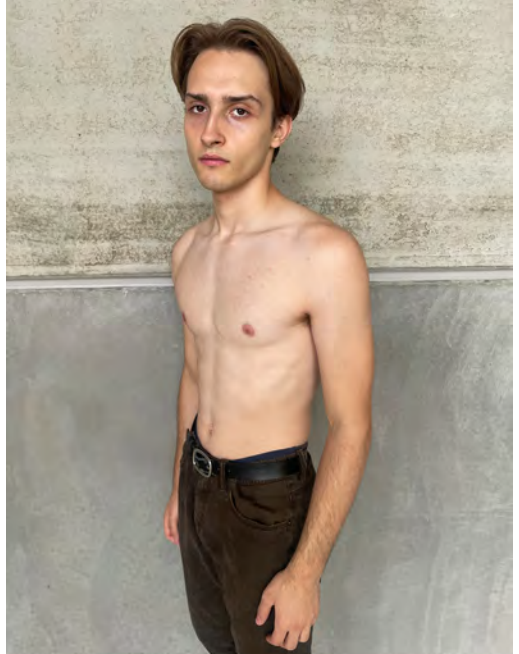

ALI NJIE

Height 185 - Chest 85 - Waist 69 - Hips 92 - Size 46 - Shoes 45 - Hair brown - Eyes brown

COLLIN ZMOLEK

Height 183 - Chest 85 - Waist 73 - Hips 92 - Size 44 - Shoes 44 - Hair brown - Eyes brown

DAMIEN DAVIDS

Height 185 - Chest 92 - Waist 74 - Hips 97 - Size 46 - Shoes 45 - Hair red - Eyes bluegrey

DARDAN KRYEZIU

Height 183 - Chest 99 - Waist 75 - Hips 88 - Size 48 - Shoes 43 - Hair brown - Eyes brown

DORIAN BEALKOWSKI

Height 185 - Chest 91 - Waist 71 - Hips 89 - Size 46 - Shoes 44 - Hair darkblond - Eyes greyygreen

FRIDO HEINZ

Height 186 - Chest 89 - Waist 68 - Hips 85 - Size 42/44 - Shoes 43 - Hair darkblond - Eyes grey