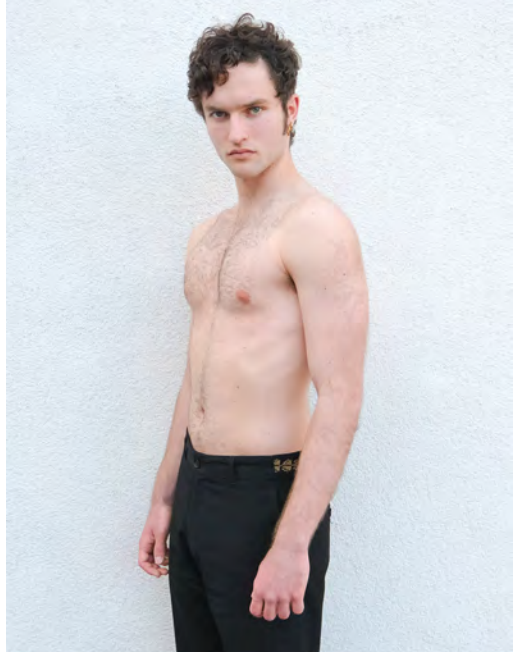

Height 184 - Chest 97 - Waist 79 - Hips 95 - Size 48 - Shoes 42 - Hair brown - Eyes grey