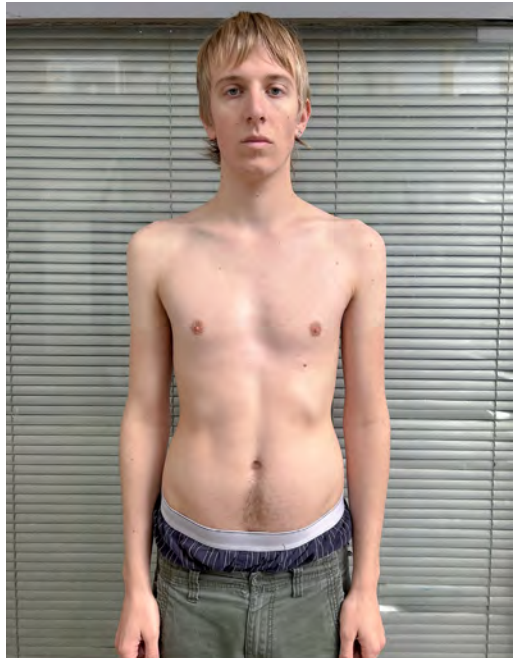

LUCA PAUL

Height 185 - Chest 85 - Waist 76 - Hips 87 - Size 44/46 - Shoes 44 - Hair darkblond - Eyes grey