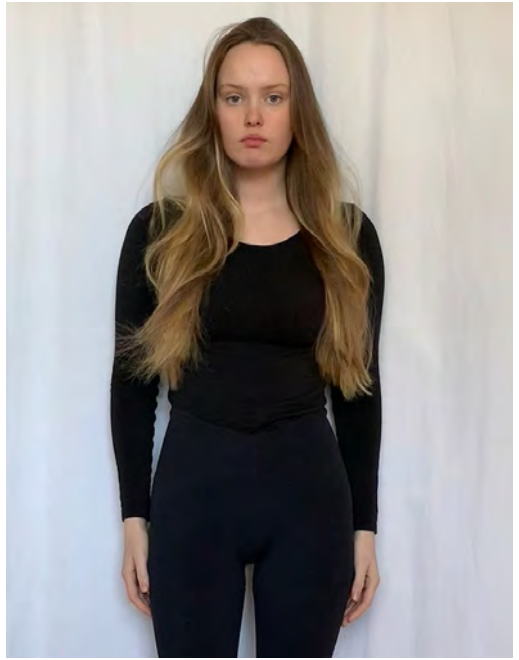

LUCIE DOROW