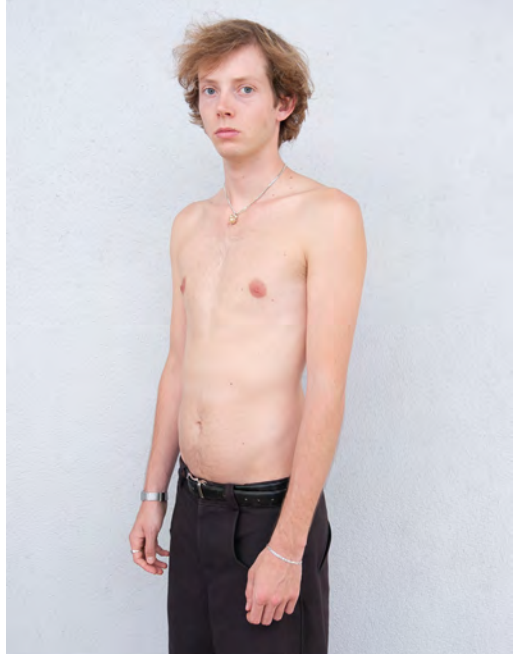

Height 185 - Chest 88 - Waist 76 - Hips 90 - Size 46 - Shoes 45 - Hair darkblond - Eyes darkblue