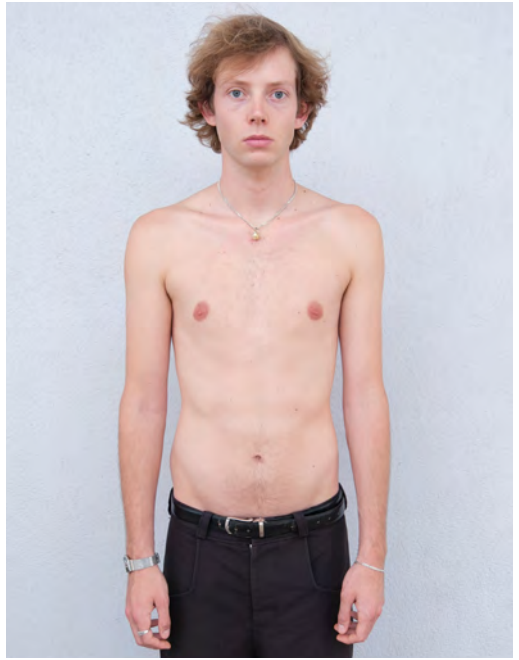

KALLE GERBER