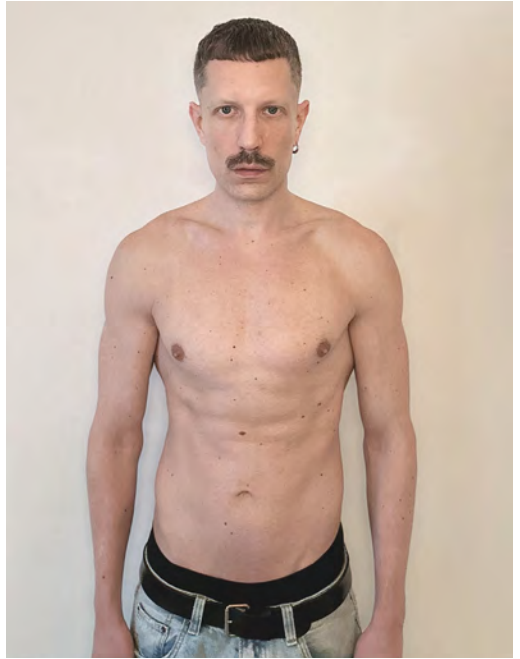

# KIM KILIAN

Height 186 - Chest 94 - Waist 75 - Hips 95 - Size 46 - Shoes 44 - Hair darkbrown - Eyes brown

# MORITZ KRIEN

Height 188 - Chest 91 - Waist 75 - Hips 86 - Size 44 - Shoes 43 - Hair brown - Eyes bluegrey

# SEBASTIAN HEIDELBERG

Height 186 - Chest 89 - Waist 73 - Hips 93 - Size 44/46 - Shoes 43 - Hair darkbrown - Eyes bluegrey

# VESA PERAKYLA

Height 193 - Chest 103 - Waist 75 - Hips 94 - Size 50/52 - Shoes 46 - Hair darkblond - Eyes blue