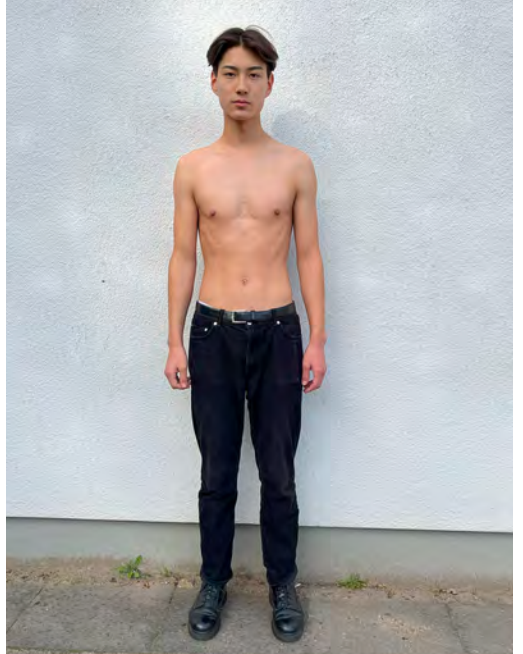

# JUNJIE ZHENG

Height 185 - Chest 82 - Waist 69 - Hips 80 - Size 42 - Shoes 43 - Hair darkbrown - Eyes brown

# KIM KILIAN

Height 186 - Chest 94 - Waist 75 - Hips 95 - Size 46 - Shoes 44 - Hair darkbrown - Eyes brown

# MORITZ KRIEN

Height 188 - Chest 91 - Waist 75 - Hips 86 - Size 44 - Shoes 43 - Hair brown - Eyes bluegrey

# SEBASTIAN HEIDELBERG

Height 186 - Chest 89 - Waist 73 - Hips 93 - Size 44/46 - Shoes 43 - Hair darkbrown - Eyes bluegrey