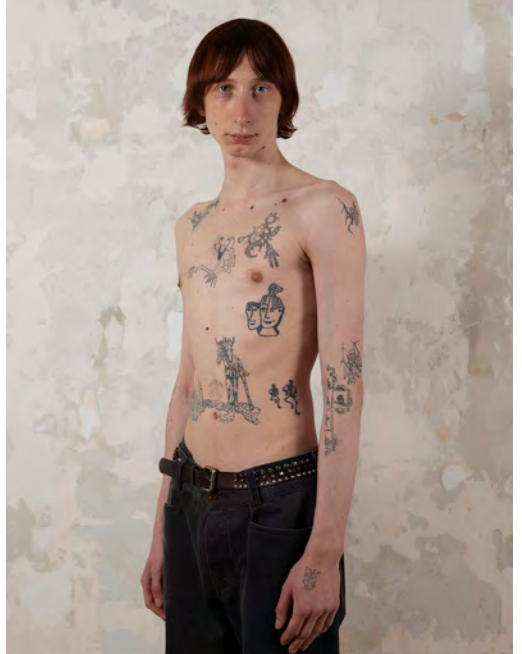

Height 183 - Chest 87 - Waist 66 - Hips 87 - Size 44 - Shoes 43 - Hair brown - Eyes greygreen