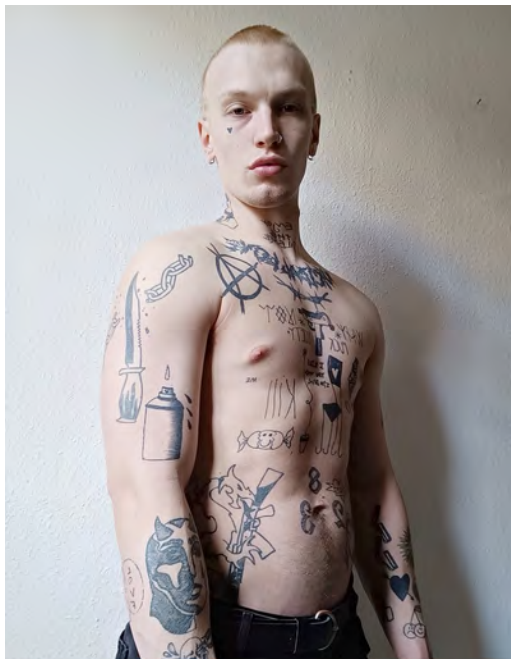

DENİZ BİNGÖL

Height 188 - Chest 95 - Waist 69 - Hips 89 - Size 48 - Shoes 44 - Hair brown - Eyes brown

AQUAMARINE
MODEL MANAGEMENT

+49 173 7692643
info@aquamarinemodels.com
www.aquamarinemodels.com

FRANCK HOMAGNON

Height 190 - Chest 94 - Waist 67 - Hips 98 - Size 46 - Shoes 46 - Hair darkbrown - Eyes brown

MAX LAQUA

Height 187 - Chest -- - Waist -- - Hips -- - Size 48 - Shoes 45 - Hair lightbrown - Eyes grey

MICHAEL KOWALIK

Height 185 - Chest 96 - Waist 82 - Hips 87 - Size 48 - Shoes 44 - Hair lightbrown - Eyes grey

NOAH YATIM

Height 184 - Chest -- 93 - Waist 79 - Hips 97 - Size 48 - Shoes 44 - Hair brown - Eyes green