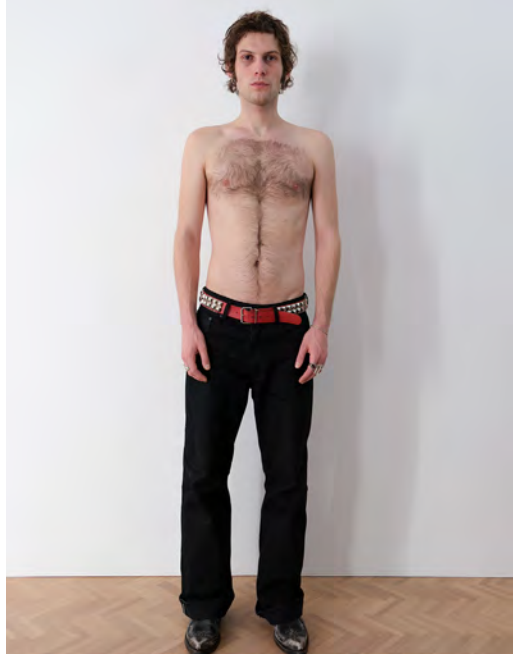

Height 188 - Chest 96 - Waist 77 - Hips 94 - Size 48 - Shoes 46 - Hair brown - Eyes brown & green