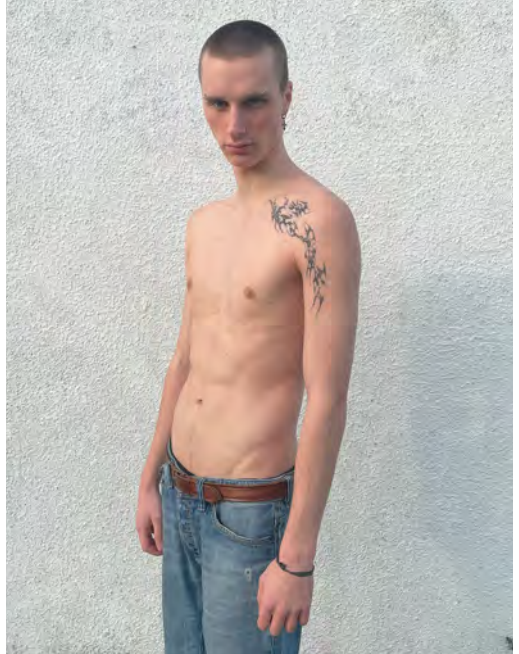

Height 185 - Chest 88 - Waist 71 - Hips 86 - Size 44/46 - Shoes 45 - Hair darkblond - Eyes bluegrey