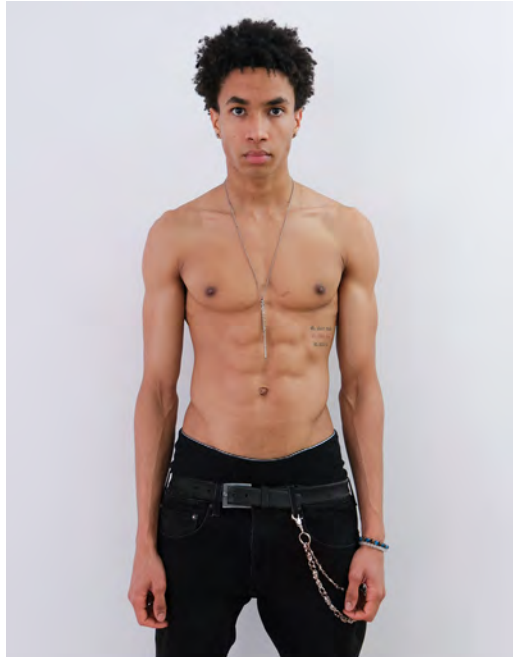

LENNY FRANKLIN