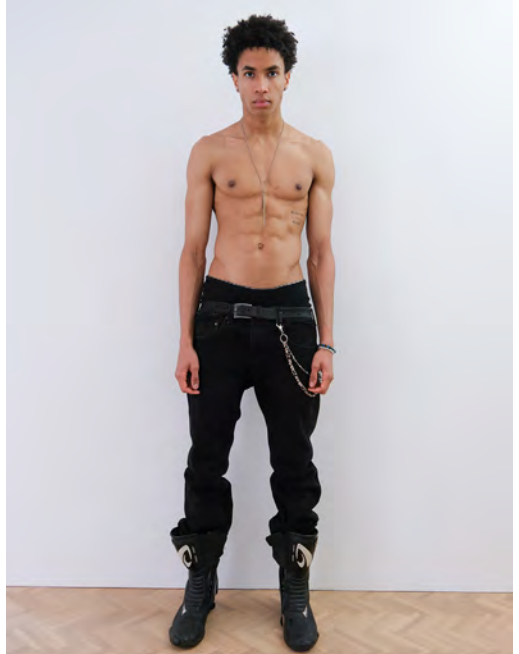

191 // 98 - 72 - 96 // Size 50 // Shoes 45 // Hair brown // Eyes brown // Age 19 // BERLIN