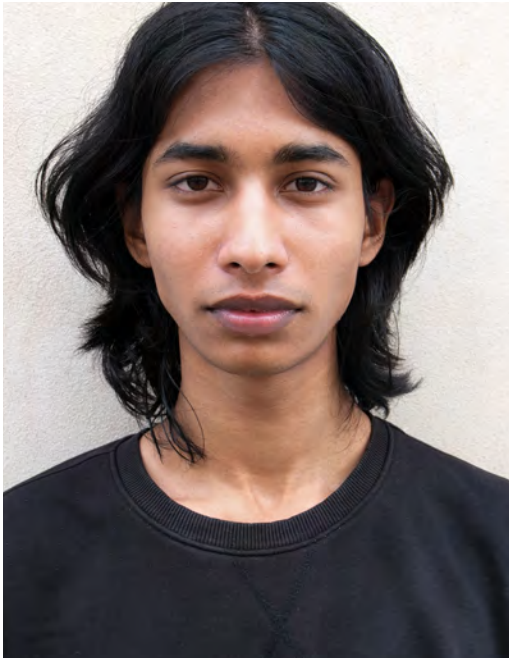

VISHAL PAVITHRAN