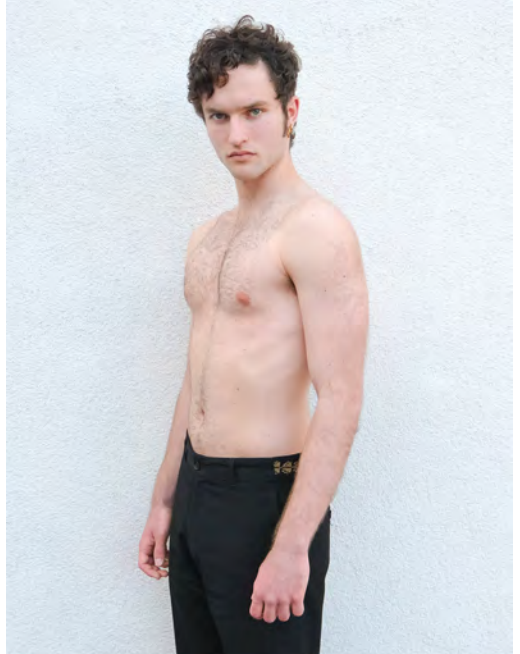

Height 184 - Chest 97 - Waist 79 - Hips 95 - Size 48 - Shoes 42 - Hair brown - Eyes grey