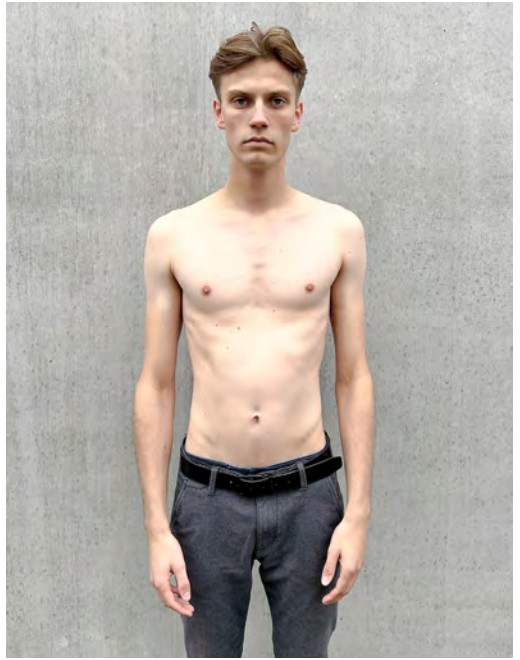

PHILIPP TACKE