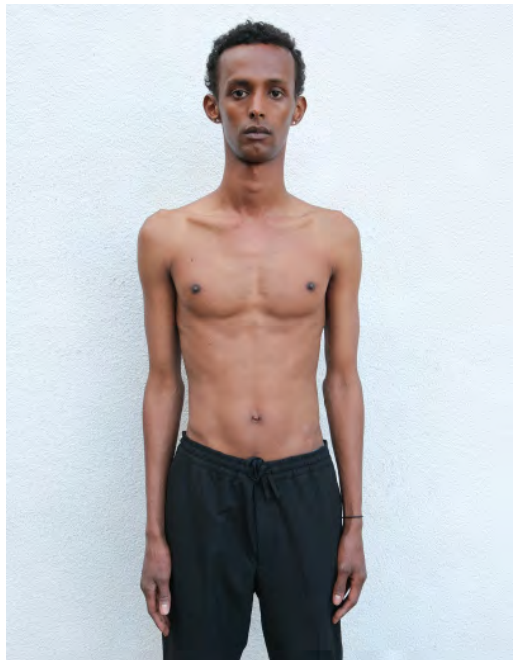

# ABDALLAH FARAJ

---

Height 189 - Chest 85 - Waist 70 - Hips 88 - Size 44 - Shoes 44 - Hair brown - Eyes brown

# AHMEDHADI ABDULLAHI

Height 190 - Chest 83 - Waist 69 - Hips 88 - Size 44 - Shoes 44 - Hair brown - Eyes brown

# COSIMO ALBERT

---

190 // 85 - 69 - 91 // Size 44 // Shoes 43 // Hair lightbrown // Eyes brown // Age 18 // COLOGNE

# DAMIEN DAVIDS

Height 185 - Chest 92 - Waist 74 - Hips 97 - Size 46 - Shoes 45 - Hair red - Eyes bluegrey