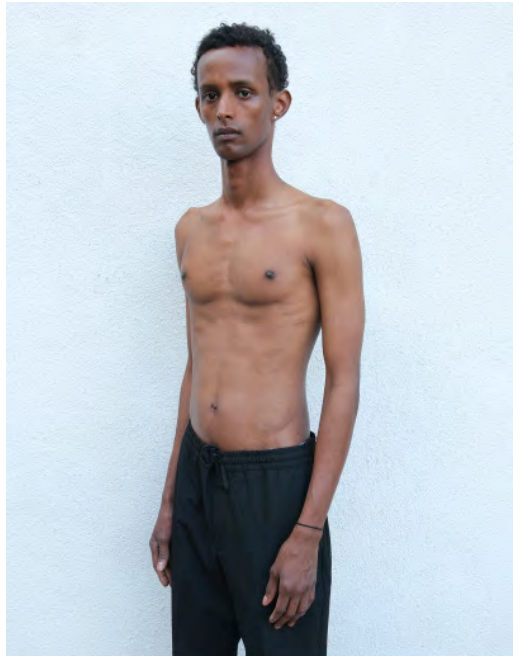

# ABDALLAH FARAJ

---

Height 189 - Chest 85 - Waist 70 - Hips 88 - Size 44 - Shoes 44 - Hair brown - Eyes brown

# AHMEDHADI ABDULLAHI

Height 190 - Chest 83 - Waist 69 - Hips 88 - Size 44 - Shoes 44 - Hair brown - Eyes brown

# COSIMO ALBERT

---

190 // 85 - 69 - 91 // Size 44 // Shoes 43 // Hair lightbrown // Eyes brown // Age 18 // COLOGNE

# DAMIEN DAVIDS

Height 185 - Chest 92 - Waist 74 - Hips 97 - Size 46 - Shoes 45 - Hair red - Eyes bluegrey