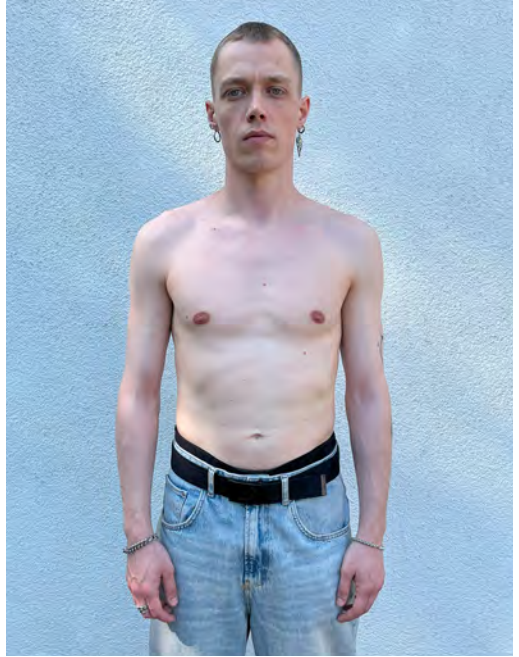

# JONATHAN TSCHAIKOWSKI

Height 181 - Chest 80 - Waist 70 - Hips 80 - Size 42 - Shoes 43 - Hair blond - Eyes blue

# MORITZ DOELL

Height 183 - Chest 95 - Waist 82 - Hips 93 - Size 46/48 - Shoes 45 - Hair darkblond - Eyes bluegrey

# TARS VANDEBEEK

Height 184 - Chest 94 - Waist 79 - Hips 91 - Size 48 - Shoes 43 - Hair red - Eyes greygreen

# VESA PERAKYLA

Height 193 - Chest 103 - Waist 75 - Hips 94 - Size 50/52 - Shoes 46 - Hair darkblond - Eyes blue