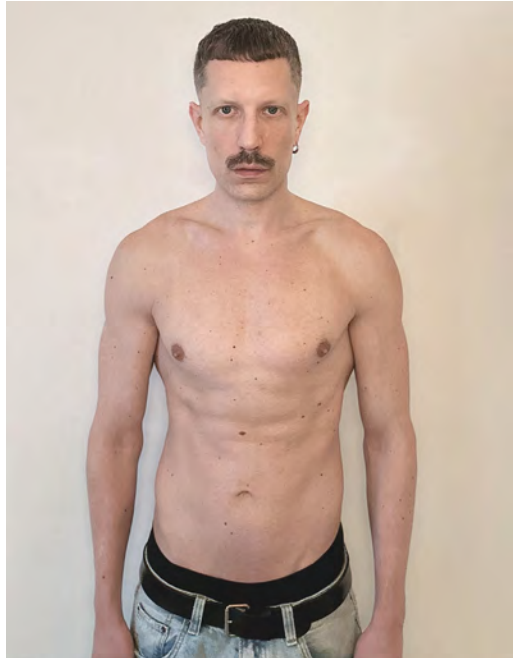

# JONATHAN TSCHAIKOWSKI

Height 181 - Chest 80 - Waist 70 - Hips 80 - Size 42 - Shoes 43 - Hair blond - Eyes blue

# MORITZ DOELL

Height 183 - Chest 95 - Waist 82 - Hips 93 - Size 46/48 - Shoes 45 - Hair darkblond - Eyes bluegrey

# TARS VANDEBEEK

Height 184 - Chest 94 - Waist 79 - Hips 91 - Size 48 - Shoes 43 - Hair red - Eyes greygreen

# VESA PERAKYLA

Height 193 - Chest 103 - Waist 75 - Hips 94 - Size 50/52 - Shoes 46 - Hair darkblond - Eyes blue