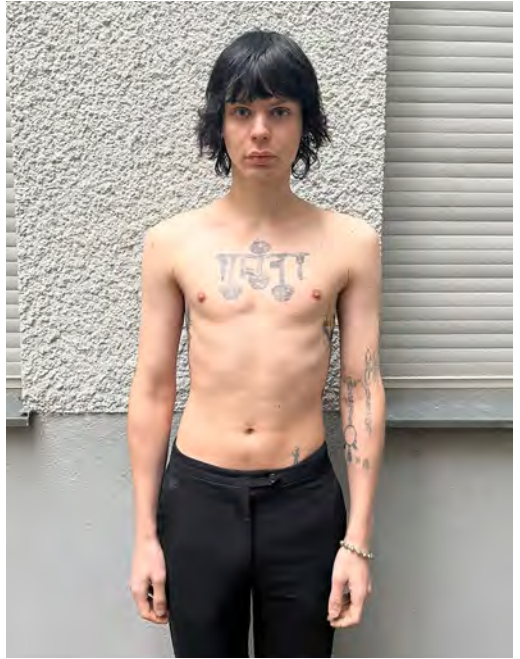

ANTON EMRICH

Height 187 - Chest -- - Waist -- - Hips -- - Size 46/48 - Shoes 45 - Hair lightbrown - Eyes grey

DAVID DEUTSCHMANN

Height 187 - Chest 85 - Waist 72 - Hips 87 - Size 44 - Shoes 43 - Hair brown - Eyes grey

KALLE GERBER

Height 185 - Chest 87 - Waist 72 - Hips 88 - Size 44 - Shoes 45 - Hair blond - Eyes darkblue

LEON AHLERS

Height 185 - Chest 91 - Waist 74 - Hips 90 - Size 46 - Shoes 46 - Hair darkbrown - Eyes grey

LOUIS CLAUSEN

Height 190 - Chest 91 - Waist 76 - Hips 92 - Size 46 - Shoes 45 - Hair darkblond - Eyes bluegrey

LUCA PAUL

Height 185 - Chest 85 - Waist 76 - Hips 87 - Size 44/46 - Shoes 44 - Hair darkblond - Eyes grey

LUIS SCHRUEMPF

Height 183 - Chest 87 - Waist 67 - Hips 93 - Size 44/46 - Shoes 45 - Hair black - Eyes grey

MARLON QUENTIN

Height 183 - Chest 92 - Waist 72 - Hips 87 - Size 44/46 - Shoes 44 - Hair brown - Eyes brown