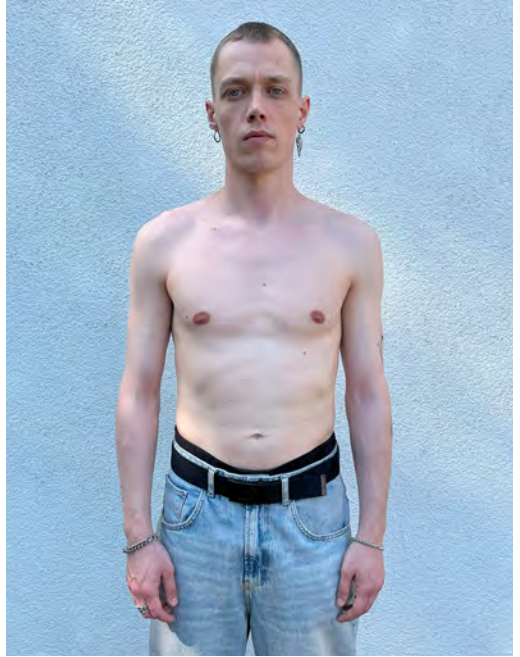

ANTON EMRICH

Height 187 - Chest -- - Waist -- - Hips -- - Size 46/48 - Shoes 45 - Hair lightbrown - Eyes grey

DAVID DEUTSCHMANN

Height 187 - Chest 85 - Waist 72 - Hips 87 - Size 44 - Shoes 43 - Hair brown - Eyes grey

LUIS SCHRUEMPF

Height 183 - Chest 87 - Waist 67 - Hips 93 - Size 44/46 - Shoes 45 - Hair black - Eyes grey

MARLON QUENTIN

Height 183 - Chest 92 - Waist 72 - Hips 87 - Size 44/46 - Shoes 44 - Hair brown - Eyes brown

MICHAL GISKO

Height 187 - Chest 94 - Waist 76 - Hips 93 - Size 48 - Shoes 44 - Hair brown - Eyes greygreen

MORITZ DOELL

Height 183 - Chest 95 - Waist 82 - Hips 93 - Size 46/48 - Shoes 45 - Hair darkblond - Eyes bluegrey