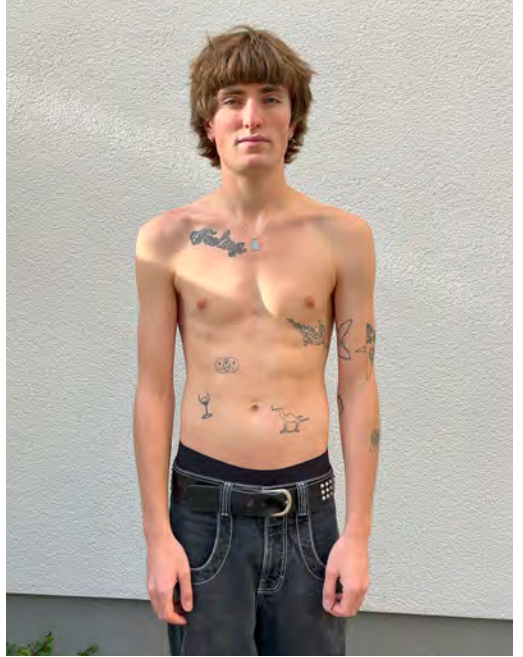

ANTON EMRICH

Height 187 - Chest -- - Waist -- - Hips -- - Size 46/48 - Shoes 45 - Hair lightbrown - Eyes grey

DAVID DEUTSCHMANN

Height 187 - Chest 85 - Waist 72 - Hips 87 - Size 44 - Shoes 43 - Hair brown - Eyes grey

ELIAS NEUSER

Height 183 - Chest 89 - Waist 69 - Hips 89 - Size 44/46 - Shoes 42 - Hair brown - Eyes brown

JONATHAN TSCHAIKOWSKI

Height 181 - Chest 80 - Waist 70 - Hips 80 - Size 42 - Shoes 43 - Hair blond - Eyes blue

KALLE GERBER

Height 185 - Chest 87 - Waist 72 - Hips 88 - Size 44 - Shoes 45 - Hair blond - Eyes darkblue

LEON AHLERS

Height 185 - Chest 91 - Waist 74 - Hips 90 - Size 46 - Shoes 46 - Hair darkbrown - Eyes grey