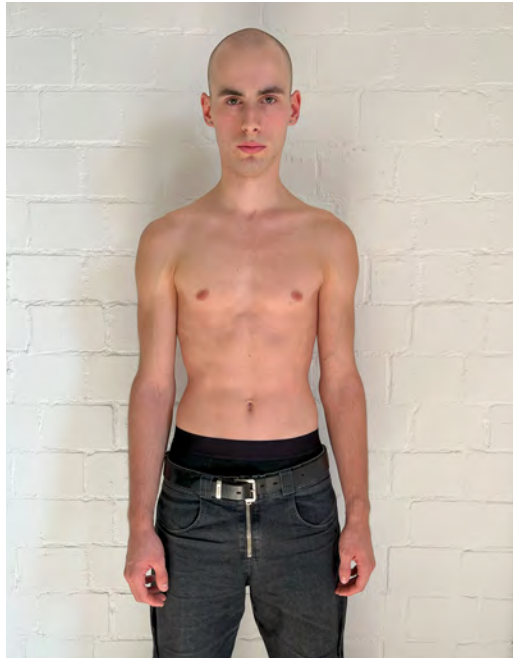

ANTON EMRICH

Height 187 - Chest -- - Waist -- - Hips -- - Size 46/48 - Shoes 45 - Hair lightbrown - Eyes grey

DAVID DEUTSCHMANN

Height 187 - Chest 85 - Waist 72 - Hips 87 - Size 44 - Shoes 43 - Hair brown - Eyes grey

NICK SCHOTTEN

Height 187 - Chest 89 - Waist 76 - Hips 93 - Size 46 - Shoes 45 - Hair brown - Eyes greygreen

NILS KEPPEL

Height 187 - Chest 87 - Waist 74 - Hips 91 - Size 46 - Shoes 44 - Hair brown - Eyes grey

AQUAMARINE
MODEL MANAGEMENT

+49 173 7692643
info@aquamarinemodels.com
www.aquamarinemodels.com

ROAN ELIJAH

Height 188 - Chest 92 - Waist 74 - Hips 95 - Size 46 - Shoes 45 - Hair lightbrown - Eyes brown-green