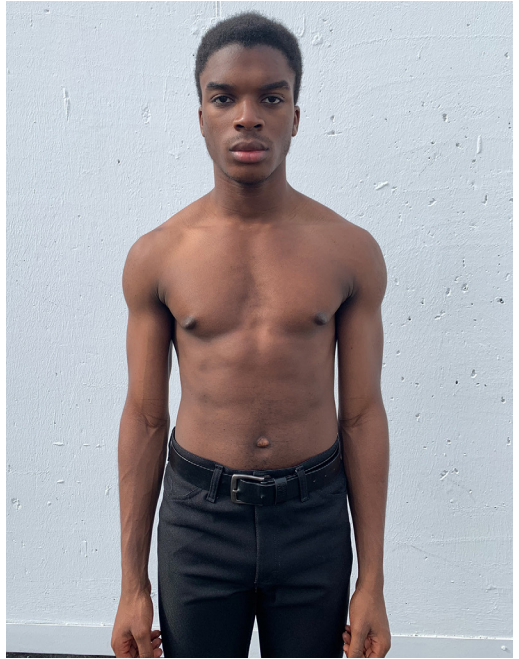

DANY NKELANI

Height 185 - Chest 94 - Waist 76 - Hips 96 - Size 46/48 - Shoes 44 - Hair darkbrown - Eyes brown