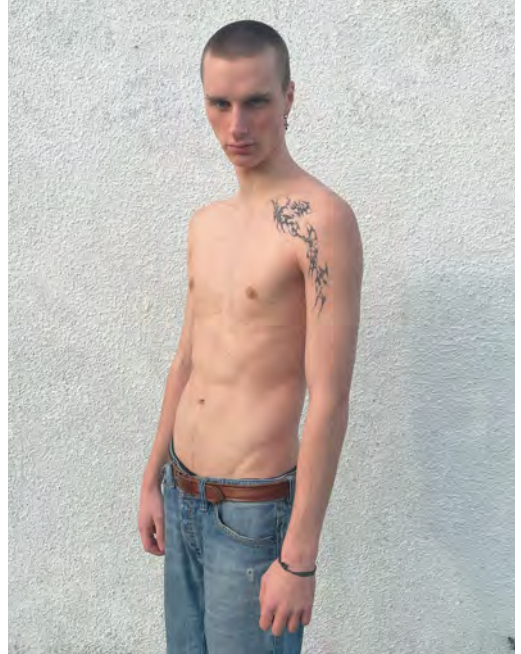

BOLAJI OJOLOWO

Height 184 - Chest 89 - Waist 71 - Hips 85 - Size 44 - Shoes 42 - Hair darkbrown - Eyes brown

JOHANNES STUMRAUCH

Height 185 - Chest 88 - Waist 71 - Hips 86 - Size 44/46 - Shoes 45 - Hair darkblond - Eyes bluegrey

LEANDER WILDE

Height 184 - Chest 92 - Waist 71 - Hips 91 - Size 46 - Shoes 42 - Hair brown - Eyes grey

MICHEL AYIH

Height 190 - Chest 97 - Waist 91 - Hips 99 - Size 48 - Shoes 46 - Hair darkbrown - Eyes brown