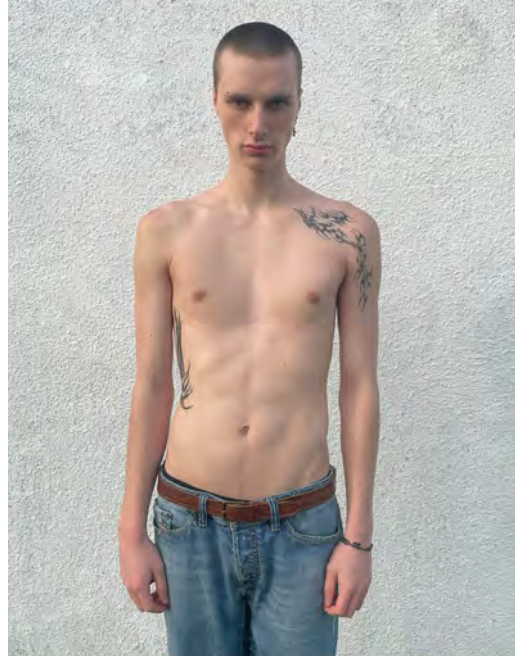

BOLAJI OJOLOWO

Height 184 - Chest 89 - Waist 71 - Hips 85 - Size 44 - Shoes 42 - Hair darkbrown - Eyes brown

JOHANNES STUMRAUCH

Height 185 - Chest 88 - Waist 71 - Hips 86 - Size 44/46 - Shoes 45 - Hair darkblond - Eyes bluegrey

LEANDER WILDE

Height 184 - Chest 92 - Waist 71 - Hips 91 - Size 46 - Shoes 42 - Hair brown - Eyes grey

MICHEL AYIH

Height 190 - Chest 97 - Waist 91 - Hips 99 - Size 48 - Shoes 46 - Hair darkbrown - Eyes brown