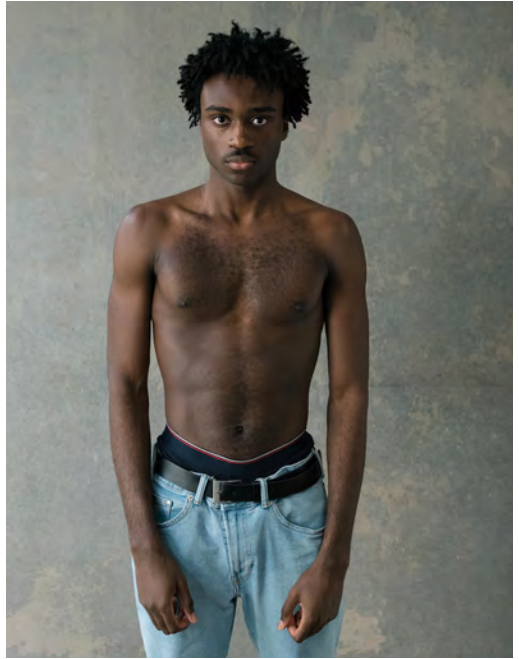

BOLAJI OJOLOWO

Height 184 - Chest 89 - Waist 71 - Hips 85 - Size 44 - Shoes 42 - Hair darkbrown - Eyes brown

JOHANNES STUMRAUCH

Height 185 - Chest 88 - Waist 71 - Hips 86 - Size 44/46 - Shoes 45 - Hair darkblond - Eyes bluegrey

LEANDER WILDE

Height 184 - Chest 92 - Waist 71 - Hips 91 - Size 46 - Shoes 42 - Hair brown - Eyes grey

MICHEL AYIH

Height 190 - Chest 97 - Waist 91 - Hips 99 - Size 48 - Shoes 46 - Hair darkbrown - Eyes brown