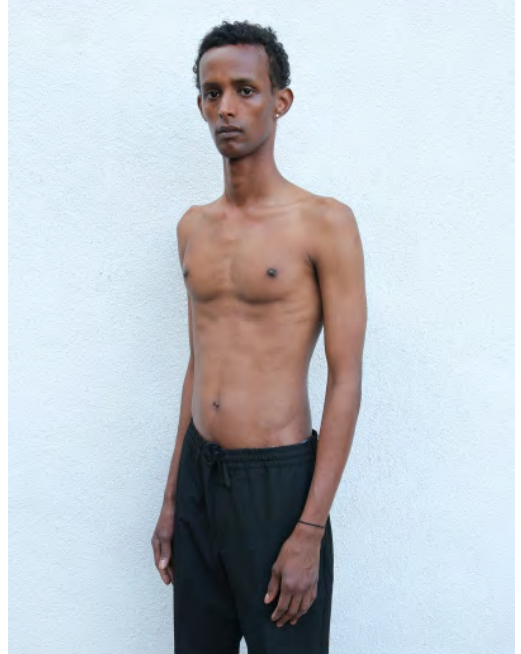

AHMEDHADI ABDULLAHI

Height 190 - Chest 83 - Waist 69 - Hips 88 - Size 44 - Shoes 44 - Hair brown - Eyes brown

COSMO CASPERS

Height 189 - Chest 85 - Waist 69 - Hips 89 - Size 46 - Shoes 44.5 - Hair lightbrown - Eyes grey

DAMIEN DAVIDS

Height 185 - Chest 92 - Waist 74 - Hips 97 - Size 46 - Shoes 45 - Hair red - Eyes bluegrey

DAVID DEUTSCHMANN

Height 187 - Chest 85 - Waist 72 - Hips 87 - Size 44 - Shoes 43 - Hair brown - Eyes grey

ELIAS BEGANOVIC

Height 187 - Chest 94 - Waist 72 - Hips 89 - Size 50 - Shoes 44 - Hair brown - Eyes brown

ERSLY DJIPRO

Height 181 - Bust 90 - Waist 78 - Hips 109 - Size 42 - Shoes 41 - Hair darkbrown - Eyes brown

FRANCK HOMAGNON

Height 189 - Chest 97 - Waist 78 - Hips 98 - Size 50 - Shoes 46 - Hair darkbrown - Eyes brown

FRIDO HEINZ

Height 186 - Chest 89 - Waist 68 - Hips 85 - Size 42/44 - Shoes 43 - Hair darkblond - Eyes grey