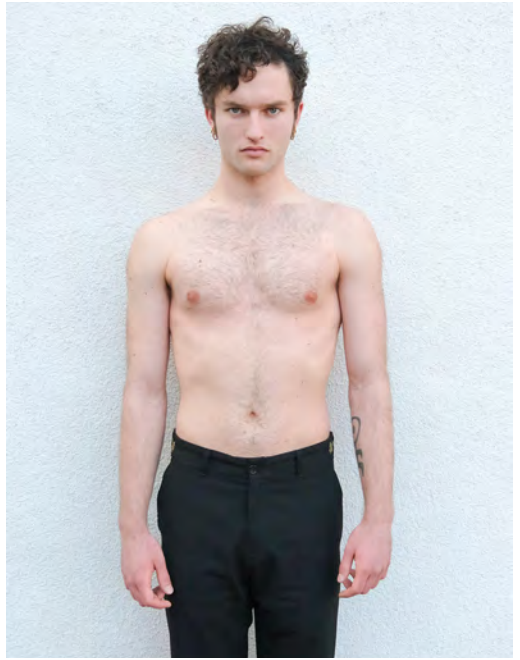

LEANDER WILDE