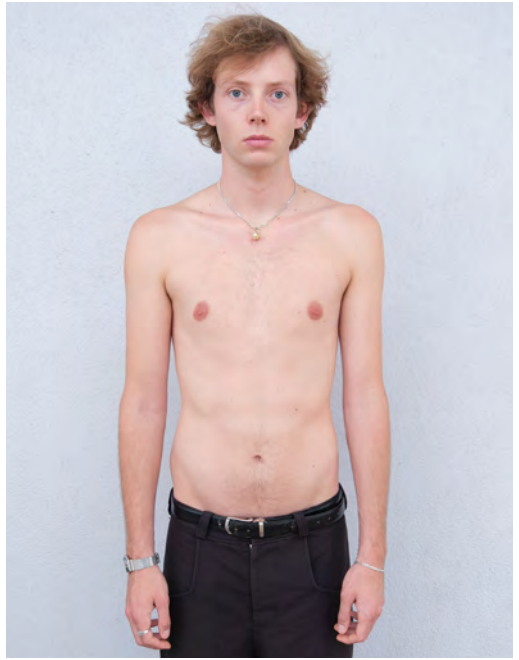

AHMEDHADI ABDULLAHI

Height 190 - Chest 83 - Waist 69 - Hips 88 - Size 44 - Shoes 44 - Hair brown - Eyes brown

COSMO CASPERS

Height 189 - Chest 85 - Waist 69 - Hips 89 - Size 46 - Shoes 44.5 - Hair lightbrown - Eyes grey

DAMIEN DAVIDS

Height 185 - Chest 92 - Waist 74 - Hips 97 - Size 46 - Shoes 45 - Hair red - Eyes bluegrey

DAVID DEUTSCHMANN

Height 187 - Chest 85 - Waist 72 - Hips 87 - Size 44 - Shoes 43 - Hair brown - Eyes grey

GILLES MATUBA

Height 184 - Chest 86 - Waist 69 - Hips 89 - Size 44 - Shoes 44 - Hair darkbrown - Eyes brown

JOHANNES STUMRAUCH

Height 185 - Chest 88 - Waist 71 - Hips 86 - Size 44/46 - Shoes 45 - Hair darkblond - Eyes bluegrey

JUNJIE ZHENG

Height 185 - Chest 82 - Waist 69 - Hips 80 - Size 42 - Shoes 43 - Hair darkbrown - Eyes brown

KALLE GERBER

Height 185 - Chest 88 - Waist 76 - Hips 90 - Size 46 - Shoes 45 - Hair darkblond - Eyes darkblue