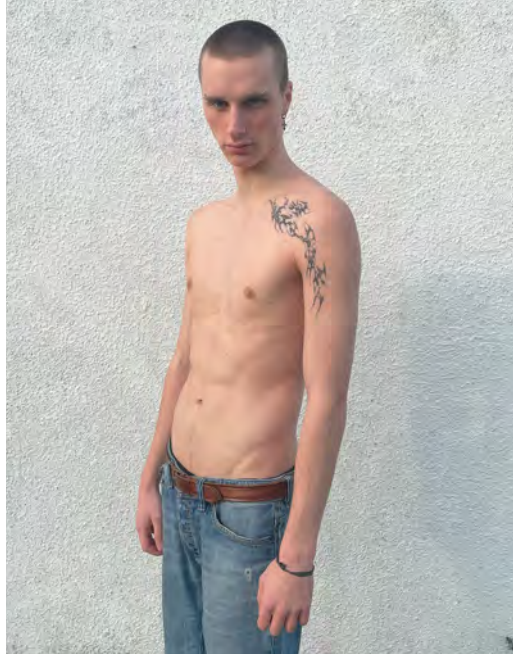

DAMIEN DAVIDS

Height 185 - Chest 92 - Waist 74 - Hips 97 - Size 46 - Shoes 45 - Hair red - Eyes bluegrey

DAVID DEUTSCHMANN

Height 187 - Chest 85 - Waist 72 - Hips 87 - Size 44 - Shoes 43 - Hair brown - Eyes grey

GILLES MATUBA

Height 184 - Chest 86 - Waist 69 - Hips 89 - Size 44 - Shoes 44 - Hair darkbrown - Eyes brown

JOHANNES STUMRAUCH

Height 185 - Chest 88 - Waist 71 - Hips 86 - Size 44/46 - Shoes 45 - Hair darkblond - Eyes bluegrey

JUNJIE ZHENG

Height 185 - Chest 82 - Waist 69 - Hips 80 - Size 42 - Shoes 43 - Hair darkbrown - Eyes brown

KALLE GERBER

Height 185 - Chest 88 - Waist 76 - Hips 90 - Size 46 - Shoes 45 - Hair darkblond - Eyes darkblue