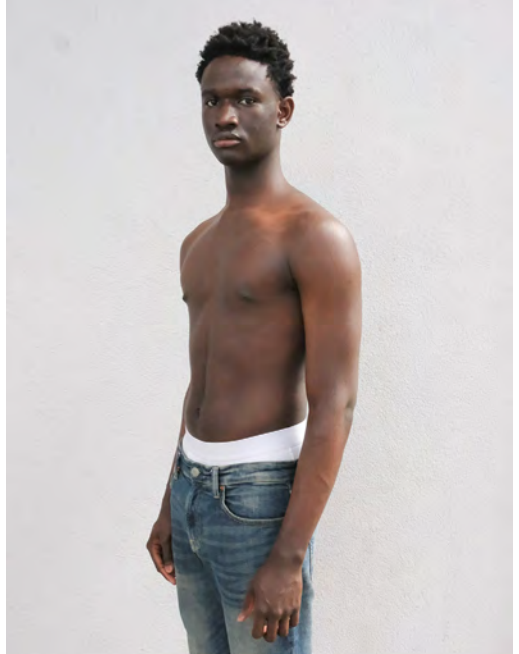

AHMEDHADI ABDULLAHI

Height 190 - Chest 83 - Waist 69 - Hips 88 - Size 44 - Shoes 44 - Hair brown - Eyes brown

COSMO CASPERS

Height 189 - Chest 85 - Waist 69 - Hips 89 - Size 46 - Shoes 44.5 - Hair lightbrown - Eyes grey

DAMIEN DAVIDS

Height 185 - Chest 92 - Waist 74 - Hips 97 - Size 46 - Shoes 45 - Hair red - Eyes bluegrey

DAVID DEUTSCHMANN

Height 187 - Chest 85 - Waist 72 - Hips 87 - Size 44 - Shoes 43 - Hair brown - Eyes grey

ELIAS BEGANOVIC

Height 187 - Chest 94 - Waist 72 - Hips 89 - Size 50 - Shoes 44 - Hair brown - Eyes brown

ERSLY DJIPRO

Height 181 - Bust 90 - Waist 78 - Hips 109 - Size 42 - Shoes 41 - Hair darkbrown - Eyes brown

FRANCK HOMAGNON

Height 189 - Chest 97 - Waist 78 - Hips 98 - Size 50 - Shoes 46 - Hair darkbrown - Eyes brown

FRIDO HEINZ

Height 186 - Chest 89 - Waist 68 - Hips 85 - Size 42/44 - Shoes 43 - Hair darkblond - Eyes grey