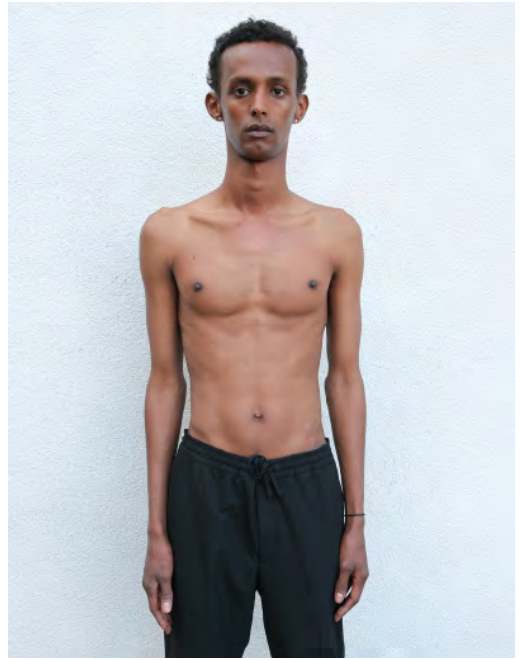

AHMEDHADI ABDULLAHI

Height 190 - Chest 83 - Waist 69 - Hips 88 - Size 44 - Shoes 44 - Hair brown - Eyes brown

COSMO CASPERS

Height 189 - Chest 85 - Waist 69 - Hips 89 - Size 46 - Shoes 44.5 - Hair lightbrown - Eyes grey

DAMIEN DAVIDS

Height 185 - Chest 92 - Waist 74 - Hips 97 - Size 46 - Shoes 45 - Hair red - Eyes bluegrey

DAVID DEUTSCHMANN

Height 187 - Chest 85 - Waist 72 - Hips 87 - Size 44 - Shoes 43 - Hair brown - Eyes grey

ELIAS BEGANOVIC

Height 187 - Chest 94 - Waist 72 - Hips 89 - Size 50 - Shoes 44 - Hair brown - Eyes brown

ERSLY DJIPRO

Height 181 - Bust 90 - Waist 78 - Hips 109 - Size 42 - Shoes 41 - Hair darkbrown - Eyes brown

FRANCK HOMAGNON

Height 189 - Chest 97 - Waist 78 - Hips 98 - Size 50 - Shoes 46 - Hair darkbrown - Eyes brown

FRIDO HEINZ

Height 186 - Chest 89 - Waist 68 - Hips 85 - Size 42/44 - Shoes 43 - Hair darkblond - Eyes grey