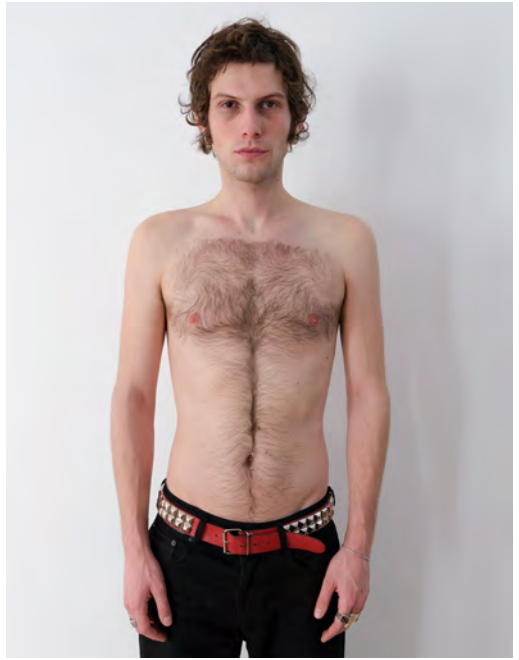

LENNY FRANKLIN

Height 191 - Chest 98 - Waist 72 - Hips 96 - Size 50 - Shoes 45 - Hair brown - Eyes brown

LEON AHLERS

Height 185 - Chest 93 - Waist 81 - Hips 90 - Size 46 - Shoes 46 - Hair darkbrown - Eyes grey

LEON VOLLBRECHT

Height 181 - Chest 107 - Waist 84 - Hips 102 - Size 54 - Shoes 46 - Hair brown - Eyes brown

MAX LOEFFLER

Height 188 - Chest 96 - Waist 77 - Hips 94 - Size 48 - Shoes 46 - Hair brown - Eyes brown & green