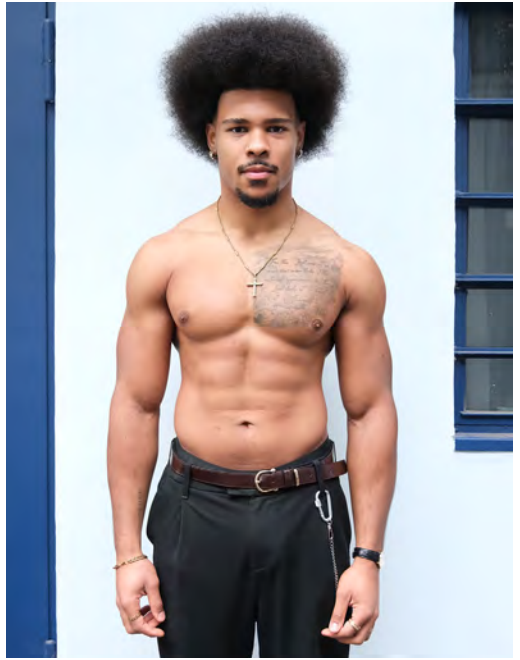

AHMEDHADI ABDULLAHI

Height 190 - Chest 83 - Waist 69 - Hips 88 - Size 44 - Shoes 44 - Hair brown - Eyes brown

COSMO CASPERS

Height 189 - Chest 85 - Waist 69 - Hips 89 - Size 46 - Shoes 44.5 - Hair lightbrown - Eyes grey

DAMIEN DAVIDS

Height 185 - Chest 92 - Waist 74 - Hips 97 - Size 46 - Shoes 45 - Hair red - Eyes bluegrey

DAVID DEUTSCHMANN

Height 187 - Chest 85 - Waist 72 - Hips 87 - Size 44 - Shoes 43 - Hair brown - Eyes grey

LENNY FRANKLIN

Height 191 - Chest 98 - Waist 72 - Hips 96 - Size 50 - Shoes 45 - Hair brown - Eyes brown

LEON AHLERS

Height 185 - Chest 93 - Waist 81 - Hips 90 - Size 46 - Shoes 46 - Hair darkbrown - Eyes grey

LEON VOLLBRECHT

Height 181 - Chest 107 - Waist 84 - Hips 102 - Size 54 - Shoes 46 - Hair brown - Eyes brown

MAX LOEFFLER

Height 188 - Chest 96 - Waist 77 - Hips 94 - Size 48 - Shoes 46 - Hair brown - Eyes brown & green