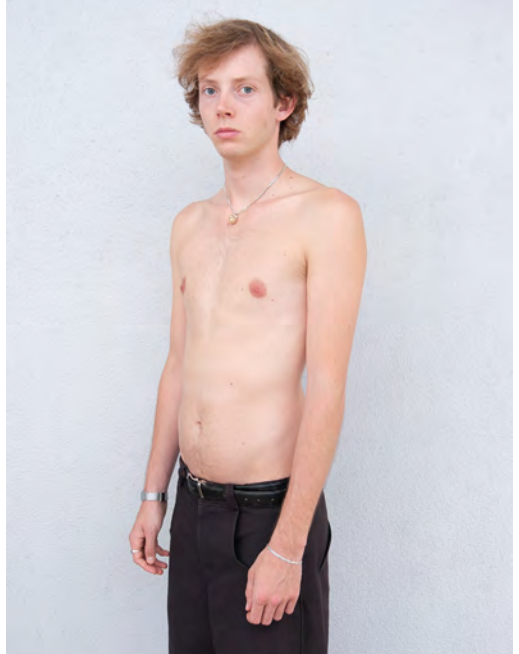

AHMEDHADI ABDULLAHI

Height 190 - Chest 83 - Waist 69 - Hips 88 - Size 44 - Shoes 44 - Hair brown - Eyes brown

COSMO CASPERS

Height 189 - Chest 85 - Waist 69 - Hips 89 - Size 46 - Shoes 44.5 - Hair lightbrown - Eyes grey

DAMIEN DAVIDS

Height 185 - Chest 92 - Waist 74 - Hips 97 - Size 46 - Shoes 45 - Hair red - Eyes bluegrey

DAVID DEUTSCHMANN

Height 187 - Chest 85 - Waist 72 - Hips 87 - Size 44 - Shoes 43 - Hair brown - Eyes grey

JUNJIE ZHENG

Height 185 - Chest 82 - Waist 69 - Hips 80 - Size 42 - Shoes 43 - Hair darkbrown - Eyes brown

KALLE GERBER

Height 185 - Chest 88 - Waist 76 - Hips 90 - Size 46 - Shoes 45 - Hair darkblond - Eyes darkblue