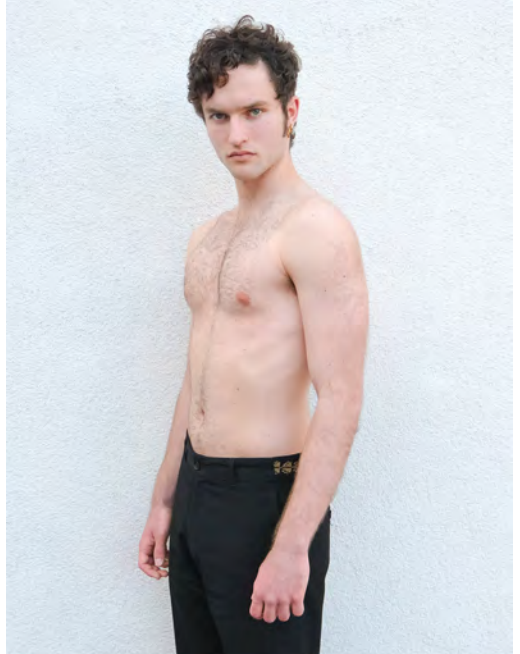

LAURA VAN MEURS

Height 176 - Bust 90 - Waist 68 - Hips 97 - Size 38 - Shoes 38 - Hair blonde - Eyes bluegrey

LEANDER WILDE

Height 184 - Chest 97 - Waist 79 - Hips 95 - Size 48 - Shoes 42 - Hair brown - Eyes grey