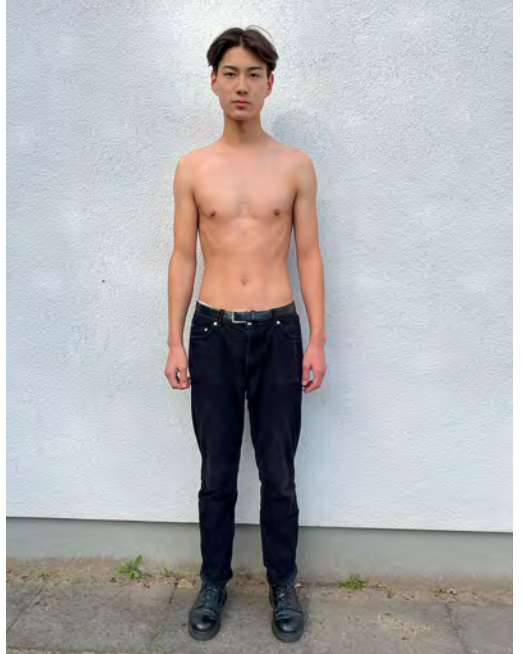

ENZO KEUNING

Height 190 - Chest 93 - Waist 75 - Hips 94 - Size 48 - Shoes 44 - Hair brown - Eyes blue

JOHANNES STUMRAUCH

Height 185 - Chest 88 - Waist 71 - Hips 86 - Size 44/46 - Shoes 45 - Hair darkblond - Eyes bluegrey

KIM KILIAN

Height 186 - Chest 94 - Waist 75 - Hips 95 - Size 46 - Shoes 44 - Hair darkbrown - Eyes brown

MARCEL MBOWOLE

Height 189 - Chest 89 - Waist 70 - Hips 89 - Size 44/46 - Shoes 45 - Hair darkbrown - Eyes brown

OSKAR GEIPEL

Height 185 - Chest 85 - Waist 69 - Hips 89 - Size 42 - Shoes 45 - Hair lightbrown - Eyes brown

THEO MALCOIFFE

Height 188 - Chest 93 - Waist 70 - Hips 92 - Size 44/46 - Shoes 42 - Hair darkbrown - Eyes hazel