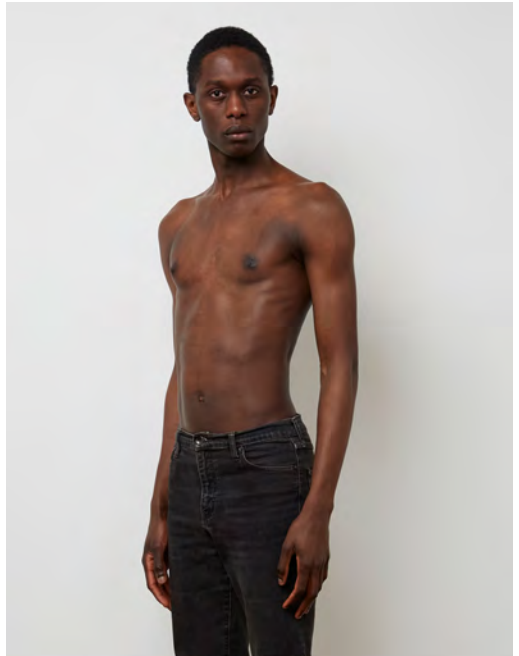

ENZO KEUNING

Height 190 - Chest 93 - Waist 75 - Hips 94 - Size 48 - Shoes 44 - Hair brown - Eyes blue

JOHANNES STUMRAUCH

Height 185 - Chest 88 - Waist 71 - Hips 86 - Size 44/46 - Shoes 45 - Hair darkblond - Eyes bluegrey

KIM KILIAN

Height 186 - Chest 94 - Waist 75 - Hips 95 - Size 46 - Shoes 44 - Hair darkbrown - Eyes brown

MARCEL MBOWOLE

Height 189 - Chest 89 - Waist 70 - Hips 89 - Size 44/46 - Shoes 45 - Hair darkbrown - Eyes brown

OSKAR GEIPEL

Height 185 - Chest 85 - Waist 69 - Hips 89 - Size 42 - Shoes 45 - Hair lightbrown - Eyes brown

THEO MALCOIFFE

Height 188 - Chest 93 - Waist 70 - Hips 92 - Size 44/46 - Shoes 42 - Hair darkbrown - Eyes hazel