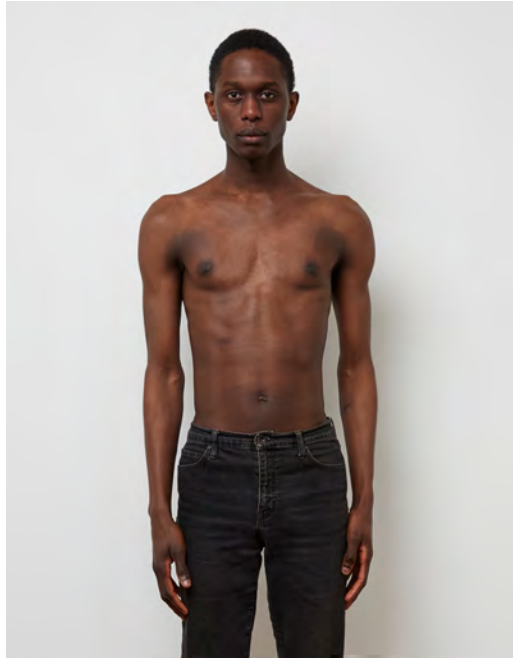

ENZO KEUNING

Height 190 - Chest 93 - Waist 75 - Hips 94 - Size 48 - Shoes 44 - Hair brown - Eyes blue

JOHANNES STUMRAUCH

Height 185 - Chest 88 - Waist 71 - Hips 86 - Size 44/46 - Shoes 45 - Hair darkblond - Eyes bluegrey

KIM KILIAN

Height 186 - Chest 94 - Waist 75 - Hips 95 - Size 46 - Shoes 44 - Hair darkbrown - Eyes brown

MARCEL MBOWOLE

Height 189 - Chest 89 - Waist 70 - Hips 89 - Size 44/46 - Shoes 45 - Hair darkbrown - Eyes brown

OSKAR GEIPEL

Height 185 - Chest 85 - Waist 69 - Hips 89 - Size 42 - Shoes 45 - Hair lightbrown - Eyes brown

THEO MALCOIFFE

Height 188 - Chest 93 - Waist 70 - Hips 92 - Size 44/46 - Shoes 42 - Hair darkbrown - Eyes hazel