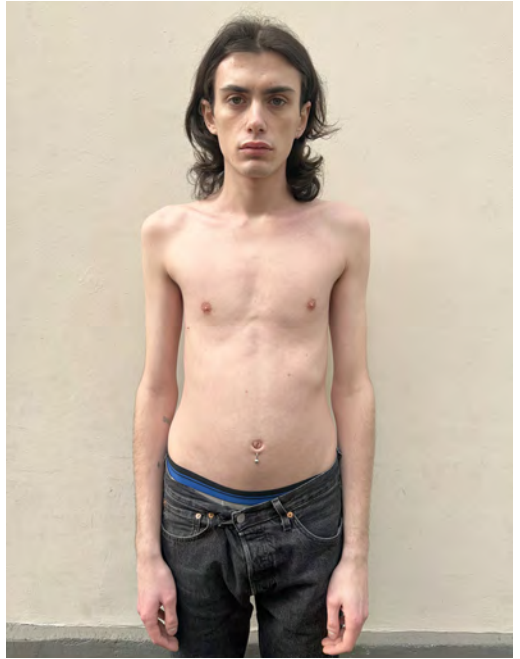

GILLES MATUBA

Height 184 - Chest 86 - Waist 69 - Hips 89 - Size 44 - Shoes 44 - Hair darkbrown - Eyes brown

PAUL BAUP

Height 183 - Chest -- - Waist -- - Hips -- - Size 44 - Shoes 43 - Hair brown - Eyes grey

YURI AUBRY

Height 187 - Chest 90 - Waist 72 - Hips 85 - Size 44/46 - Shoes 45 - Hair brown - Eyes greygreen