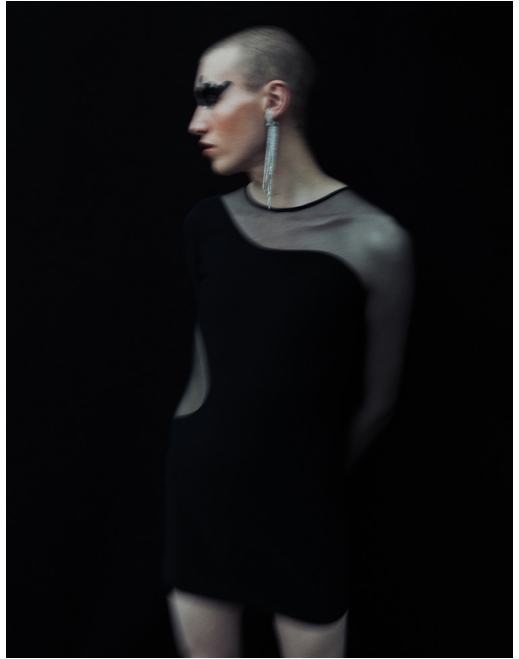

NIKI BRUMAT

Height 185 - Chest 89 - Waist 73 - Hips 85 - Size 46 - Shoes 44 - Hair lightbrown - Eyes grey