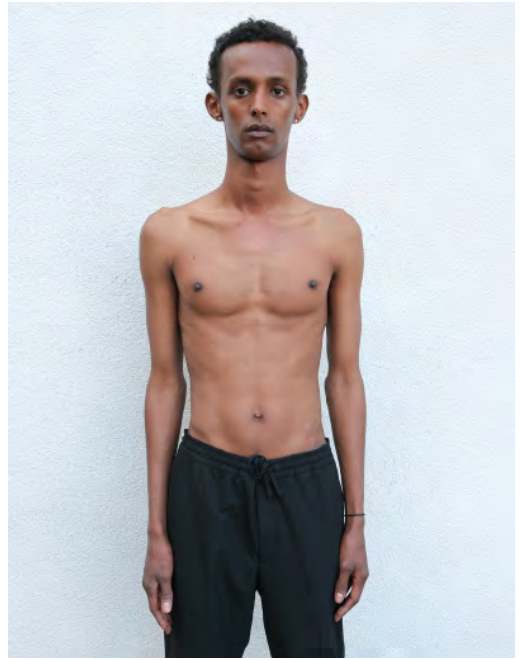

AHMEDHADI ABDULLAHI

Height 190 - Chest 83 - Waist 69 - Hips 88 - Size 44 - Shoes 44 - Hair brown - Eyes brown

MORITZ KRIEN

Height 188 - Chest 91 - Waist 75 - Hips 86 - Size 44 - Shoes 43 - Hair brown - Eyes bluegrey

SEBASTIAN HEIDELBERG

Height 186 - Chest 89 - Waist 73 - Hips 93 - Size 44/46 - Shoes 43 - Hair darkbrown - Eyes bluegrey

TARS VANDEBEEK

Height 184 - Chest 94 - Waist 79 - Hips 91 - Size 48 - Shoes 43 - Hair red - Eyes greygreen