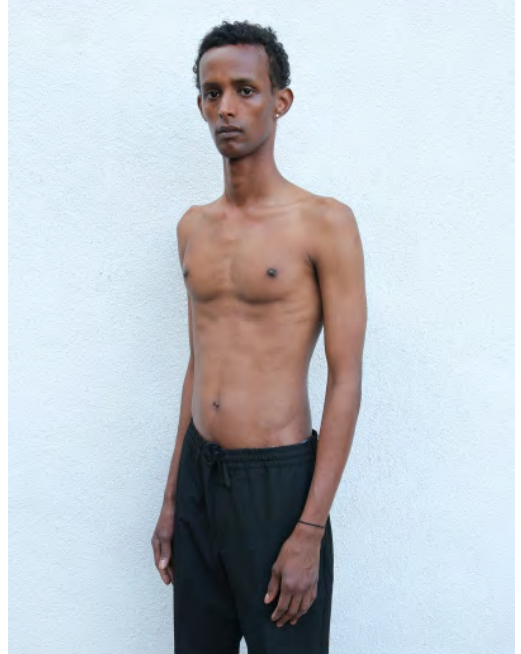

AHMEDHADI ABDULLAHI

Height 190 - Chest 83 - Waist 69 - Hips 88 - Size 44 - Shoes 44 - Hair brown - Eyes brown

MORITZ KRIEN

Height 188 - Chest 91 - Waist 75 - Hips 86 - Size 44 - Shoes 43 - Hair brown - Eyes bluegrey

SEBASTIAN HEIDELBERG

Height 186 - Chest 89 - Waist 73 - Hips 93 - Size 44/46 - Shoes 43 - Hair darkbrown - Eyes bluegrey

TARS VANDEBEEK

Height 184 - Chest 94 - Waist 79 - Hips 91 - Size 48 - Shoes 43 - Hair red - Eyes greygreen