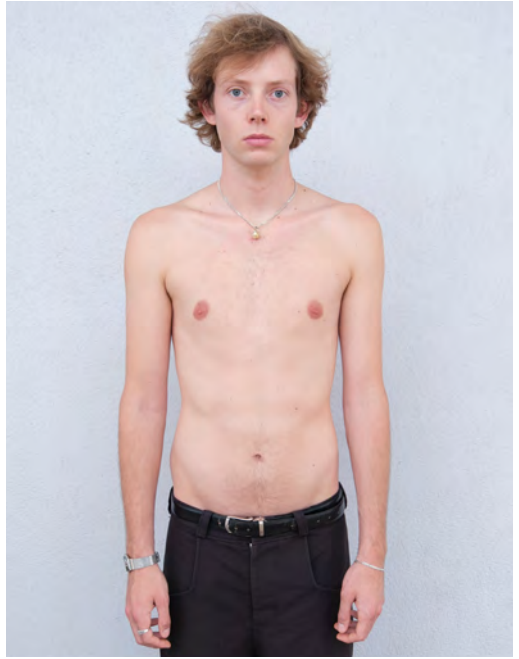

DAVID DEUTSCHMANN

Height 187 - Chest 85 - Waist 72 - Hips 87 - Size 44 - Shoes 43 - Hair brown - Eyes grey

FRED GEIPEL

187 // 91 - 75 - 91 // Size 46 // Shoes 45 // Hair brown // Eyes brown // Age 18 // HAMBURG

JULIUS EVERS

Height 189 - Chest 90 - Waist 69 - Hips 92 - Size 44 - Shoes 44 - Hair brown - Eyes grey

JUSTINE GLANFIELD

Height 180 - Bust 88 - Waist 70 - Hips 90 - Size 34/36 - Shoes 38 - Hair silverblond - Eyes grey

KALLE GERBER

Height 185 - Chest 88 - Waist 76 - Hips 90 - Size 46 - Shoes 45 - Hair darkblond - Eyes darkblue

LIONEL HASSE

Height 187 - Chest 91 - Waist 75 - Hips 94 - Size 46 - Shoes 44 - Hair lightbrown - Eyes green