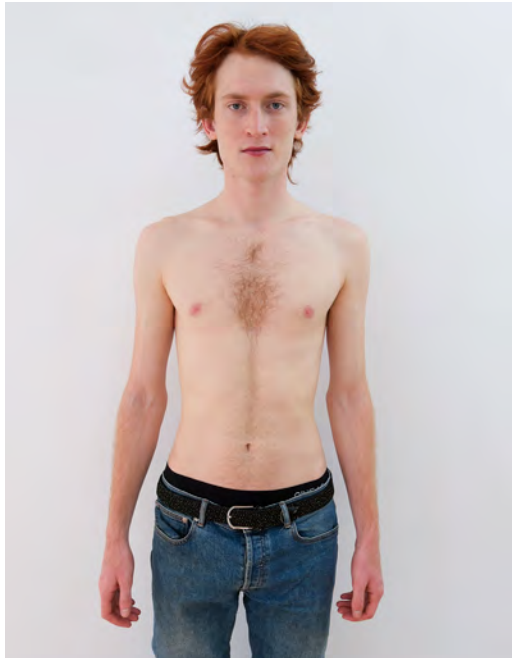

AHMEDHADI ABDULLAHI

Height 190 - Chest 83 - Waist 69 - Hips 88 - Size 44 - Shoes 44 - Hair brown - Eyes brown

ALI NJIE

Height 185 - Chest 85 - Waist 69 - Hips 92 - Size 46 - Shoes 45 - Hair brown - Eyes brown

ANTON SUSEN

Height 192 - Chest 88 - Waist 72 - Hips 91 - Size 44 - Shoes 43 - Hair brown - Eyes brown

DAMIEN DAVIDS

Height 185 - Chest 92 - Waist 74 - Hips 97 - Size 46 - Shoes 45 - Hair red - Eyes bluegrey

DAVID DEUTSCHMANN

Height 187 - Chest 85 - Waist 72 - Hips 87 - Size 44 - Shoes 43 - Hair brown - Eyes grey

FRED GEIPEL

187 // 91 - 75 - 91 // Size 46 // Shoes 45 // Hair brown // Eyes brown // Age 18 // HAMBURG