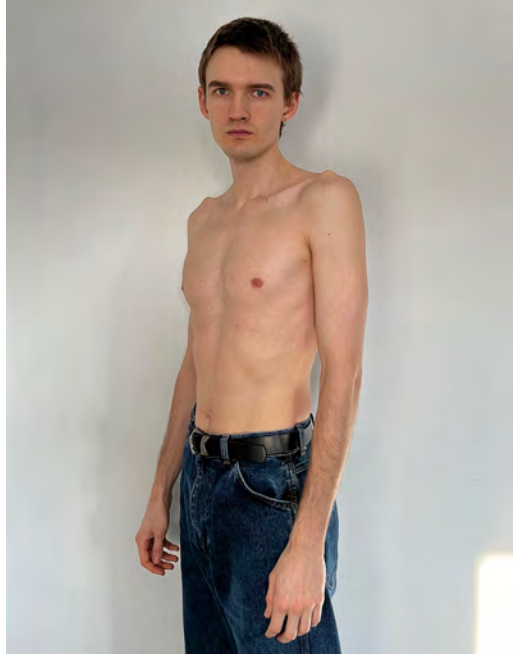

SAID DAHABA

Height 185 - Chest 84 - Waist 68 - Hips 87 - Size 46 - Shoes 45 - Hair brown - Eyes brown

SERGEY YURCHENKO

Height 187 - Chest 92 - Waist 74 - Hips 90 - Size 46 - Shoes 43 - Hair blond - Eyes grey