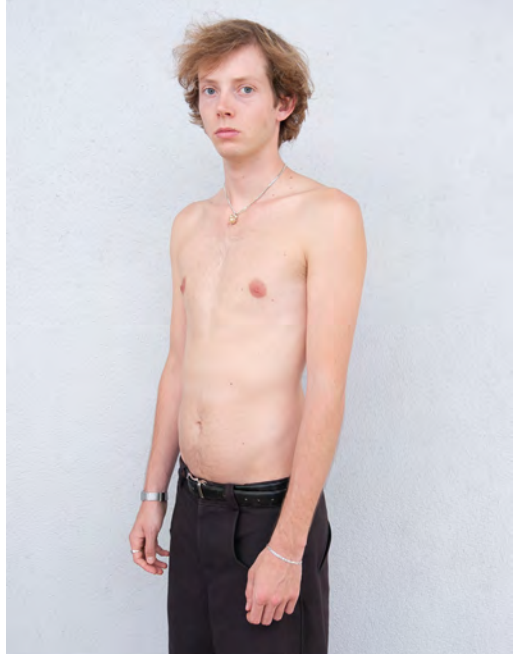

DAVID DEUTSCHMANN

Height 187 - Chest 85 - Waist 72 - Hips 87 - Size 44 - Shoes 43 - Hair brown - Eyes grey

FRED GEIPEL

187 // 91 - 75 - 91 // Size 46 // Shoes 45 // Hair brown // Eyes brown // Age 18 // HAMBURG

JULIUS EVERS

Height 189 - Chest 90 - Waist 69 - Hips 92 - Size 44 - Shoes 44 - Hair brown - Eyes grey

JUSTINE GLANFIELD

Height 180 - Bust 88 - Waist 70 - Hips 90 - Size 34/36 - Shoes 38 - Hair silverblond - Eyes grey

KALLE GERBER

Height 185 - Chest 88 - Waist 76 - Hips 90 - Size 46 - Shoes 45 - Hair darkblond - Eyes darkblue

LIONEL HASSE

Height 187 - Chest 91 - Waist 75 - Hips 94 - Size 46 - Shoes 44 - Hair lightbrown - Eyes green