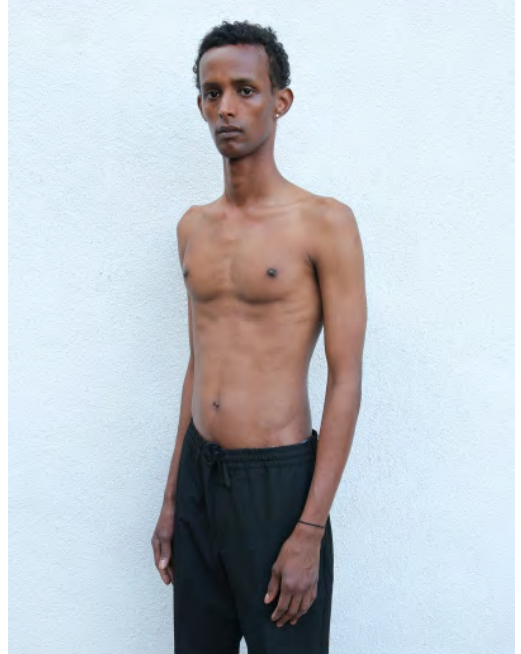

AHMEDHADI ABDULLAHI

Height 190 - Chest 83 - Waist 69 - Hips 88 - Size 44 - Shoes 44 - Hair brown - Eyes brown

ALI NJIE

Height 185 - Chest 85 - Waist 69 - Hips 92 - Size 46 - Shoes 45 - Hair brown - Eyes brown

ANTON SUSEN

Height 192 - Chest 88 - Waist 72 - Hips 91 - Size 44 - Shoes 43 - Hair brown - Eyes brown

DAMIEN DAVIDS

Height 185 - Chest 92 - Waist 74 - Hips 97 - Size 46 - Shoes 45 - Hair red - Eyes bluegrey

DAVID DEUTSCHMANN

Height 187 - Chest 85 - Waist 72 - Hips 87 - Size 44 - Shoes 43 - Hair brown - Eyes grey

FRED GEIPEL

187 // 91 - 75 - 91 // Size 46 // Shoes 45 // Hair brown // Eyes brown // Age 18 // HAMBURG

FRIDO HEINZ

Height 186 - Chest 89 - Waist 68 - Hips 85 - Size 42/44 - Shoes 43 - Hair darkblond - Eyes grey

ILYAS ZABEL

Height 187 - Chest 86 - Waist 68 - Hips 90 - Size 44/46 - Shoes 43 - Hair brown - Eyes green