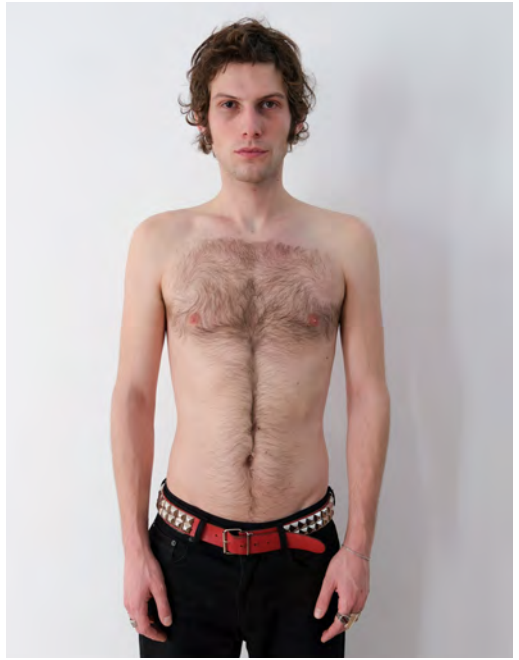

DAVID DEUTSCHMANN

Height 187 - Chest 85 - Waist 72 - Hips 87 - Size 44 - Shoes 43 - Hair brown - Eyes grey

FRED GEIPEL

187 // 91 - 75 - 91 // Size 46 // Shoes 45 // Hair brown // Eyes brown // Age 18 // HAMBURG

LUCA PAUL

Height 185 - Chest 85 - Waist 76 - Hips 87 - Size 44/46 - Shoes 44 - Hair darkblond - Eyes grey

MARLON QUENTIN

Height 183 - Chest 92 - Waist 72 - Hips 87 - Size 44/46 - Shoes 44 - Hair brown - Eyes brown

MAX LOEFFLER

Height 188 - Chest 96 - Waist 77 - Hips 94 - Size 48 - Shoes 46 - Hair brown - Eyes brown & green

MORITZ KRIEN

Height 188 - Chest 91 - Waist 75 - Hips 86 - Size 44 - Shoes 43 - Hair brown - Eyes bluegrey