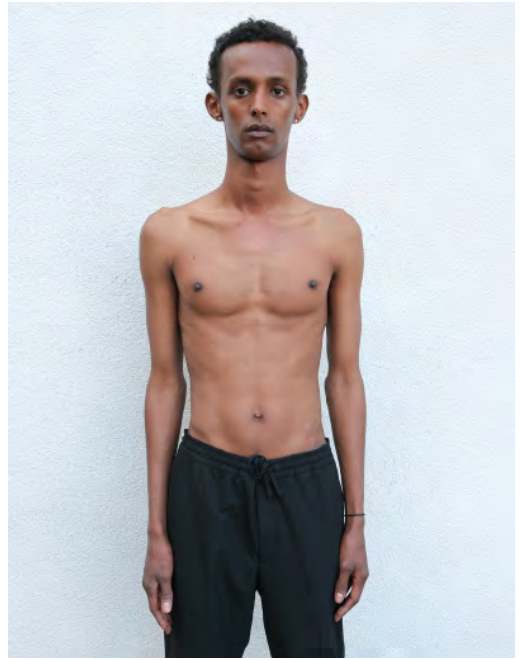

AHMEDHADI ABDULLAHI

Height 190 - Chest 83 - Waist 69 - Hips 88 - Size 44 - Shoes 44 - Hair brown - Eyes brown

ALI NJIE

Height 185 - Chest 85 - Waist 69 - Hips 92 - Size 46 - Shoes 45 - Hair brown - Eyes brown

ANTON SUSEN

Height 192 - Chest 88 - Waist 72 - Hips 91 - Size 44 - Shoes 43 - Hair brown - Eyes brown

DAMIEN DAVIDS

Height 185 - Chest 92 - Waist 74 - Hips 97 - Size 46 - Shoes 45 - Hair red - Eyes bluegrey

DAVID DEUTSCHMANN

Height 187 - Chest 85 - Waist 72 - Hips 87 - Size 44 - Shoes 43 - Hair brown - Eyes grey

FRED GEIPEL

187 // 91 - 75 - 91 // Size 46 // Shoes 45 // Hair brown // Eyes brown // Age 18 // HAMBURG

FRIDO HEINZ

Height 186 - Chest 89 - Waist 68 - Hips 85 - Size 42/44 - Shoes 43 - Hair darkblond - Eyes grey

ILYAS ZABEL

Height 187 - Chest 86 - Waist 68 - Hips 90 - Size 44/46 - Shoes 43 - Hair brown - Eyes green