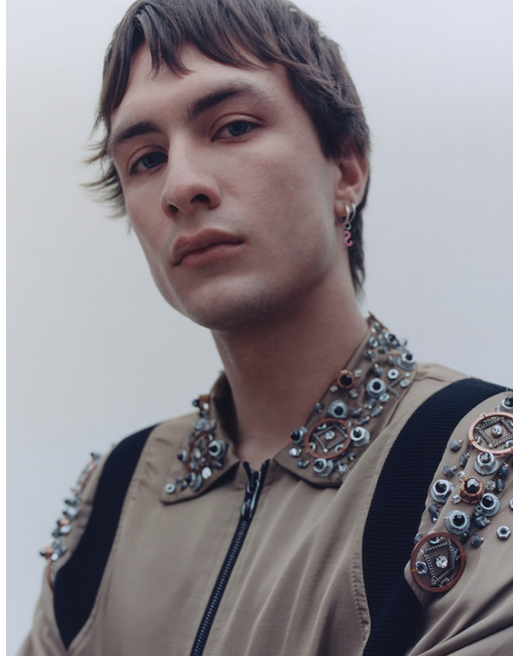

HAUKE STARK

Height 185 - Chest 86 - Waist 73 - Hips 92 - Size 46 - Shoes 44 - Hair brown - Eyes blue