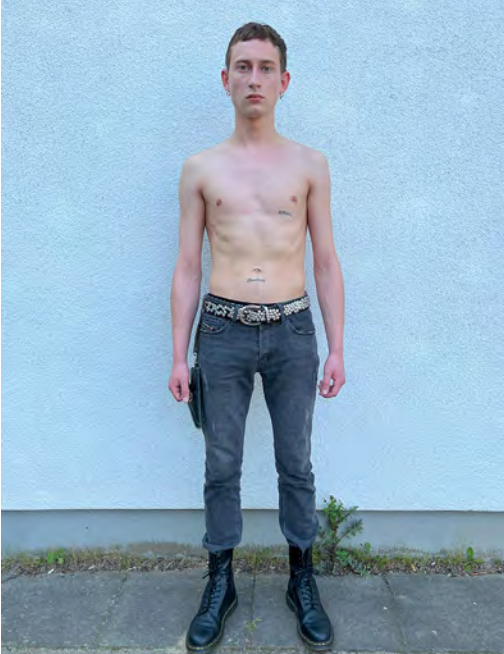

# DAVID DEUTSCHMANN

Height 187 - Chest 85 - Waist 72 - Hips 87 - Size 44 - Shoes 43 - Hair brown - Eyes grey

# LEO SUEDKAMP

Height 186 - Chest 91 - Waist 77 - Hips 93 - Size 46 - Shoes 45 - Hair brown - Eyes hazel