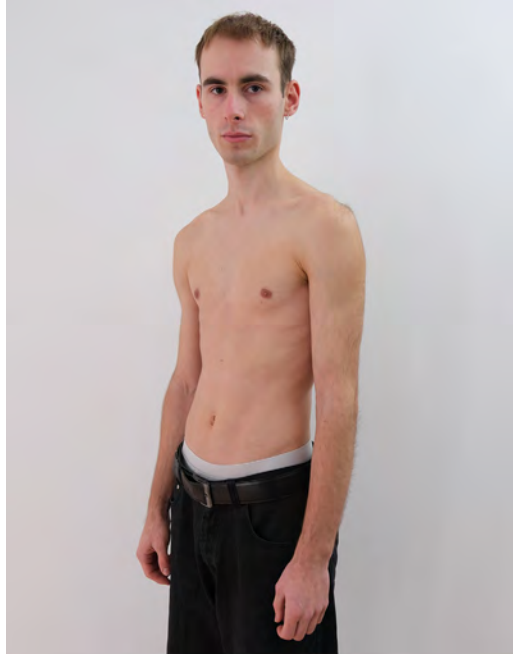

# DAVID DEUTSCHMANN

Height 187 - Chest 85 - Waist 72 - Hips 87 - Size 44 - Shoes 43 - Hair brown - Eyes grey

# OSKAR PERSSON

Height 190 - Chest 85 - Waist 71 - Hips 90 - Size 44 - Shoes 45 - Hair darkblond - Eyes greygreen

# PHIL SCHIERENBERG

Height 190 - Chest 94 - Waist 76 - Hips 98 - Size 48 - Shoes 45 - Hair brown - Eyes brown

# ROAN ELIJAH

Height 188 - Chest 92 - Waist 74 - Hips 95 - Size 46 - Shoes 45 - Hair lightbrown - Eyes brown-green