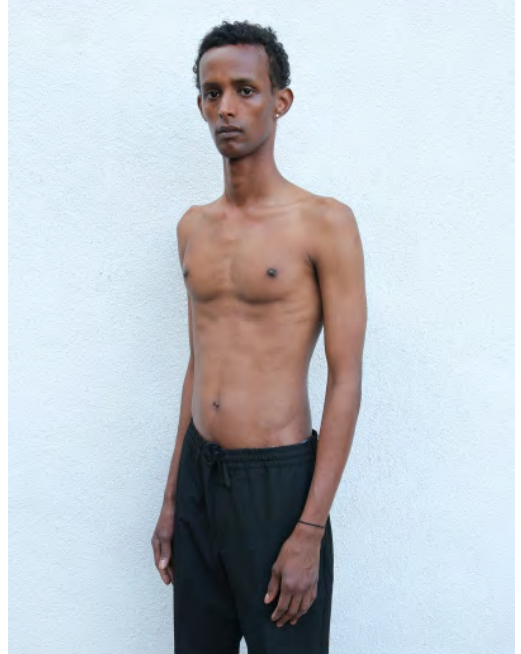

# AHMEDHADI ABDULLAHI

Height 190 - Chest 83 - Waist 69 - Hips 88 - Size 44 - Shoes 44 - Hair brown - Eyes brown

# BOHDAN BILICHENKO

Height 188 - Chest -- - Waist -- - Hips -- - Size 48 - Shoes 45 - Hair brown - Eyes greygreen

# DAMIEN DAVIDS

Height 185 - Chest 92 - Waist 74 - Hips 97 - Size 46 - Shoes 45 - Hair red - Eyes bluegrey

# DAVID DEUTSCHMANN

Height 187 - Chest 85 - Waist 72 - Hips 87 - Size 44 - Shoes 43 - Hair brown - Eyes grey