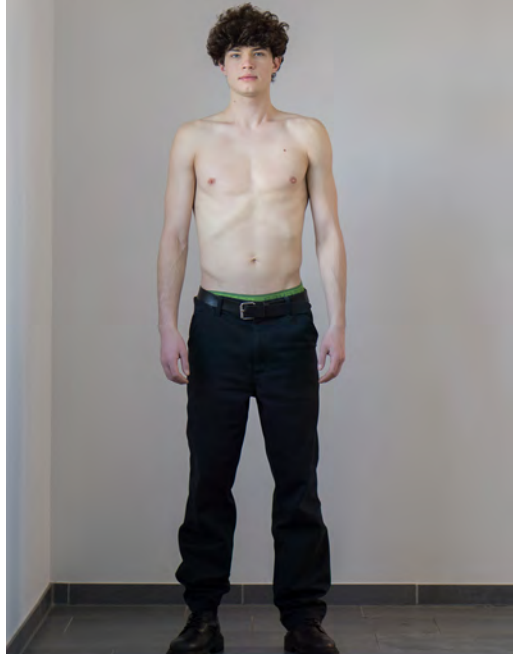

# AHMEDHADI ABDULLAHI

Height 190 - Chest 83 - Waist 69 - Hips 88 - Size 44 - Shoes 44 - Hair brown - Eyes brown

# BOHDAN BILICHENKO

Height 188 - Chest -- - Waist -- - Hips -- - Size 48 - Shoes 45 - Hair brown - Eyes greygreen

# DAMIEN DAVIDS

Height 185 - Chest 92 - Waist 74 - Hips 97 - Size 46 - Shoes 45 - Hair red - Eyes bluegrey

# DAVID DEUTSCHMANN

Height 187 - Chest 85 - Waist 72 - Hips 87 - Size 44 - Shoes 43 - Hair brown - Eyes grey