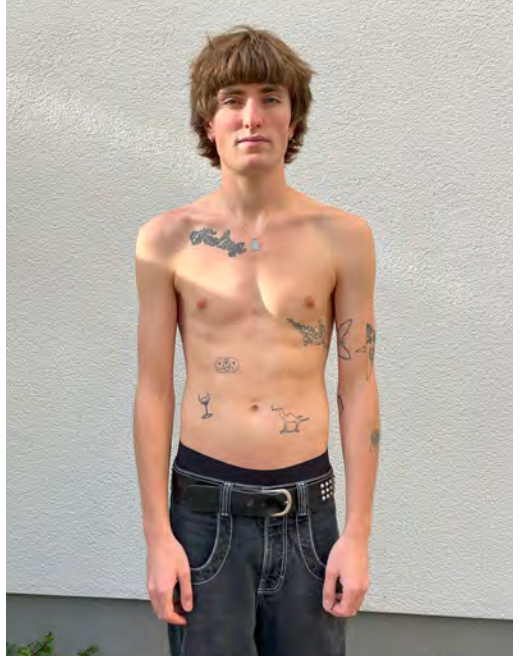

LEON AHLERS