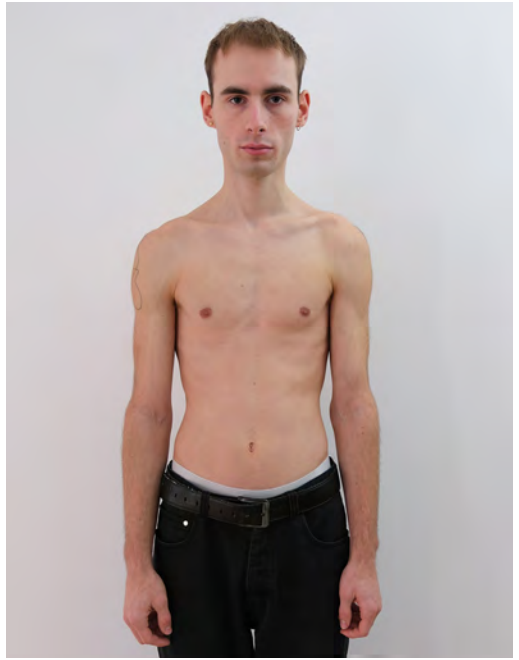

ROAN ELIJAH