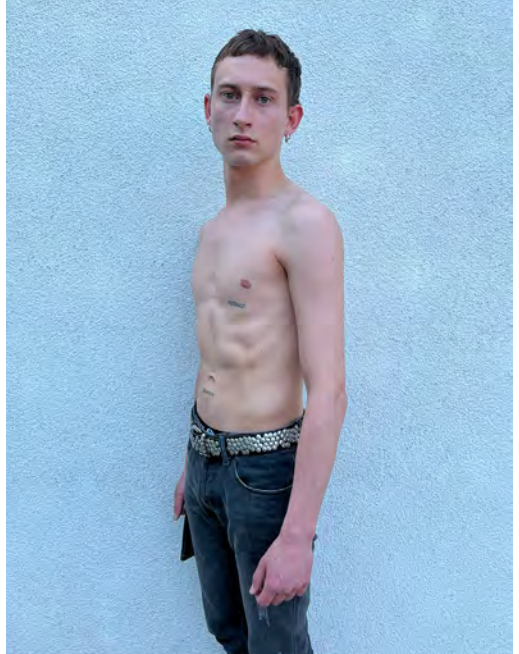

# DAVID DEUTSCHMANN

Height 187 - Chest 85 - Waist 72 - Hips 87 - Size 44 - Shoes 43 - Hair brown - Eyes grey

# LEO SUEDKAMP

Height 186 - Chest 91 - Waist 77 - Hips 93 - Size 46 - Shoes 45 - Hair brown - Eyes hazel