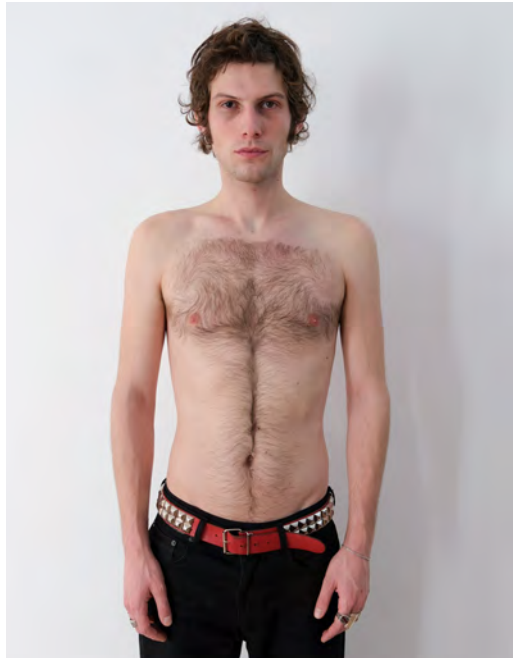

MAX LOEFFLER