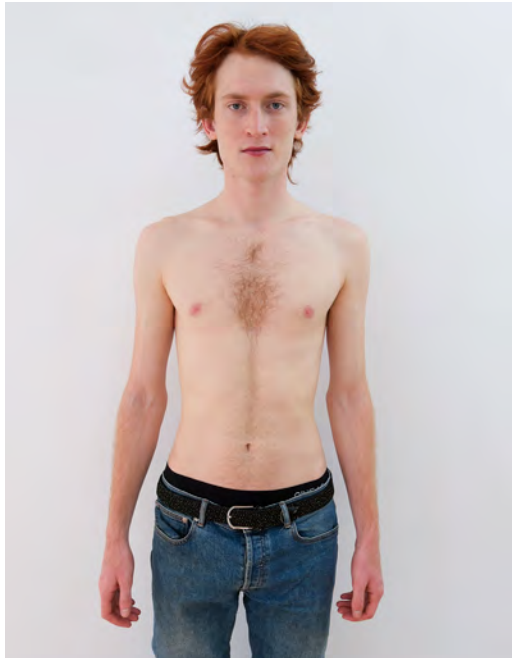

DAMIEN DAVIDS