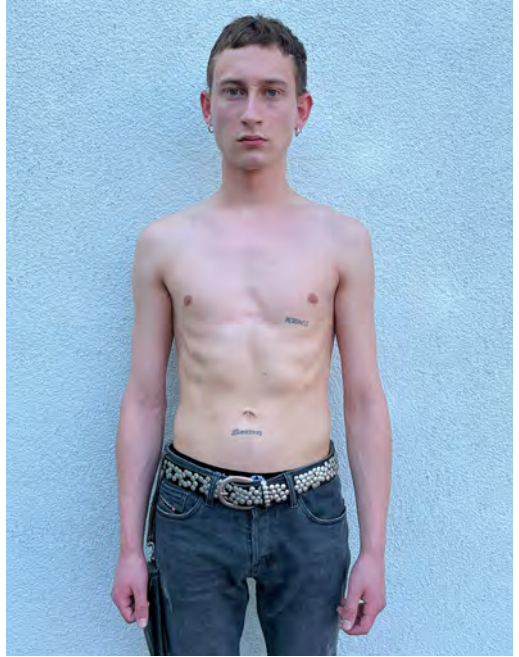

LEO SUEDKAMP