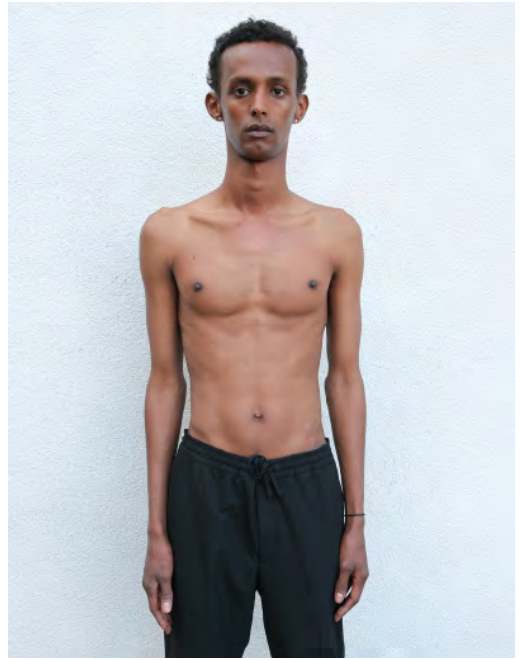

# AHMEDHADI ABDULLAHI

Height 190 - Chest 83 - Waist 69 - Hips 88 - Size 44 - Shoes 44 - Hair brown - Eyes brown

# BOHDAN BILICHENKO

Height 188 - Chest -- - Waist -- - Hips -- - Size 48 - Shoes 45 - Hair brown - Eyes greygreen

# DAMIEN DAVIDS

Height 185 - Chest 92 - Waist 74 - Hips 97 - Size 46 - Shoes 45 - Hair red - Eyes bluegrey

# DAVID DEUTSCHMANN

Height 187 - Chest 85 - Waist 72 - Hips 87 - Size 44 - Shoes 43 - Hair brown - Eyes grey