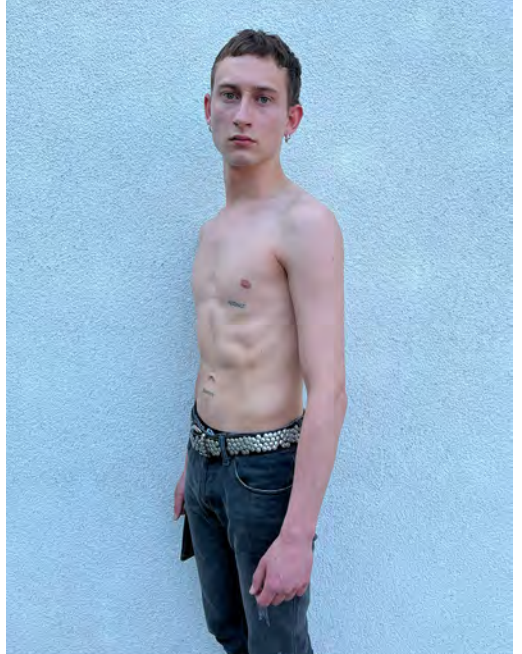

# DORIAN BEAL

Height 185 - Chest 91 - Waist 71 - Hips 89 - Size 46 - Shoes 44 - Hair darkblond - Eyes greyygreen

# IMMANUEL AGUDA

Height 187 - Chest 89 - Waist 71 - Hips 84 - Size 44 - Shoes 44 - Hair brown - Eyes brown

# KIM KILIAN

Height 186 - Chest 94 - Waist 75 - Hips 95 - Size 46 - Shoes 44 - Hair darkbrown - Eyes brown

# LEO SUEDKAMP

Height 186 - Chest 91 - Waist 77 - Hips 93 - Size 46 - Shoes 45 - Hair brown - Eyes hazel