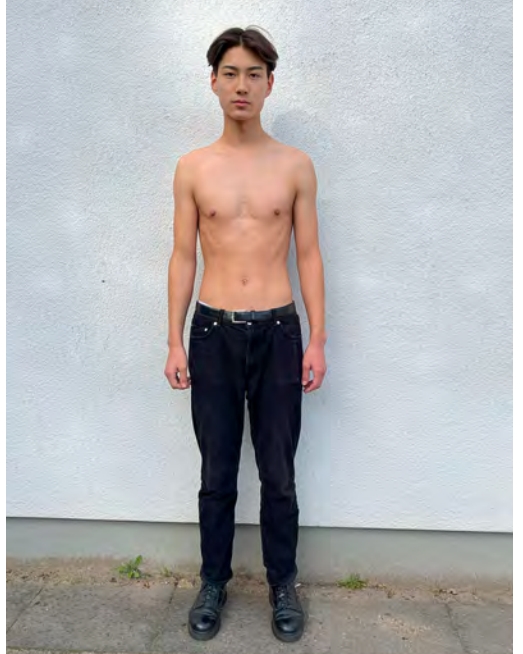

# ANATOL SZABO

Height 188 - Chest 90 - Waist 70 - Hips 90 - Size 46 - Shoes 45 - Hair brown - Eyes brown

# DORIAN BEAL

Height 185 - Chest 91 - Waist 71 - Hips 89 - Size 46 - Shoes 44 - Hair darkblond - Eyes greyygreen

# IMMANUEL AGUDA

Height 187 - Chest 89 - Waist 71 - Hips 84 - Size 44 - Shoes 44 - Hair brown - Eyes brown

# KIM KILIAN

Height 186 - Chest 94 - Waist 75 - Hips 95 - Size 46 - Shoes 44 - Hair darkbrown - Eyes brown