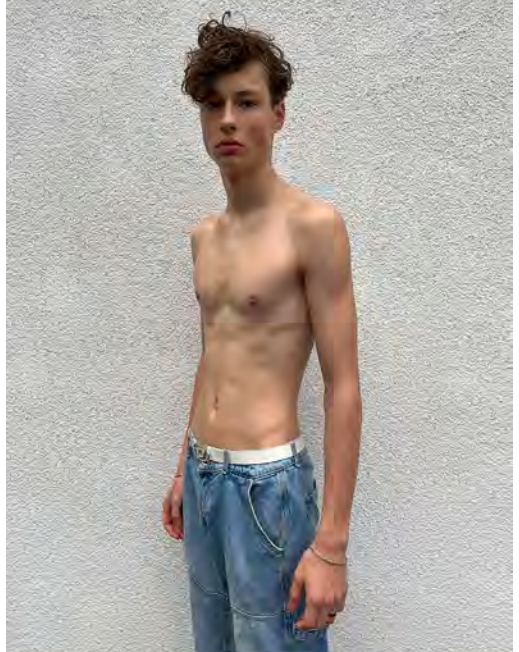

# ALI NJIE

Height 182 - Chest 79 - Waist 69 - Hips 87 - Size 46 - Shoes 45 - Hair brown - Eyes brown

# ANATOL SZABO

Height 188 - Chest 90 - Waist 70 - Hips 90 - Size 46 - Shoes 45 - Hair brown - Eyes brown

# DORIAN BEAL

Height 185 - Chest 91 - Waist 71 - Hips 89 - Size 46 - Shoes 44 - Hair darkblond - Eyes greyygreen

# IMMANUEL AGUDA

Height 187 - Chest 89 - Waist 71 - Hips 84 - Size 44 - Shoes 44 - Hair brown - Eyes brown