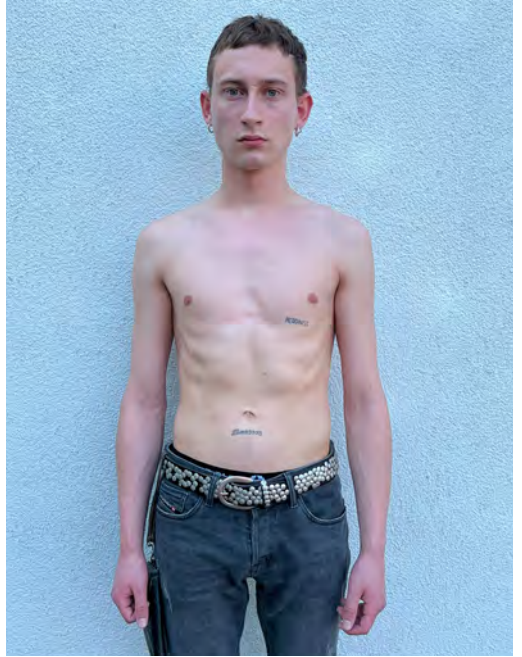

LEO SUEDKAMP