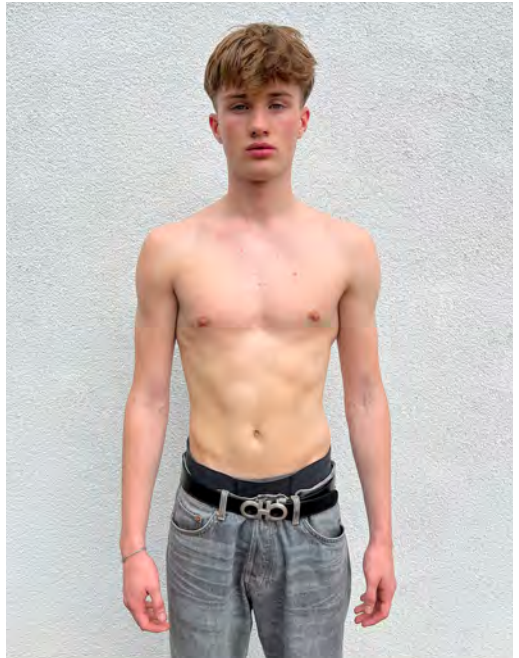

# ALI NJIE

Height 182 - Chest 79 - Waist 69 - Hips 87 - Size 46 - Shoes 45 - Hair brown - Eyes brown

# ANATOL SZABO

Height 188 - Chest 90 - Waist 70 - Hips 90 - Size 46 - Shoes 45 - Hair brown - Eyes brown

# DORIAN BEAL

Height 185 - Chest 91 - Waist 71 - Hips 89 - Size 46 - Shoes 44 - Hair darkblond - Eyes greyygreen

# IMMANUEL AGUDA

Height 187 - Chest 89 - Waist 71 - Hips 84 - Size 44 - Shoes 44 - Hair brown - Eyes brown