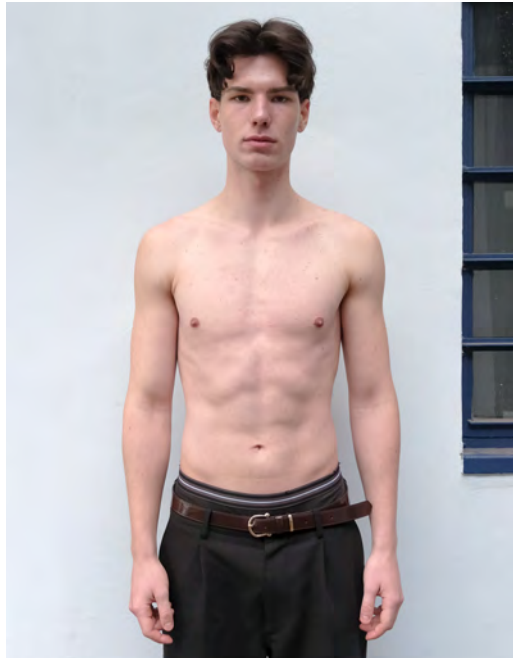

PHIL SCHIERENBERG