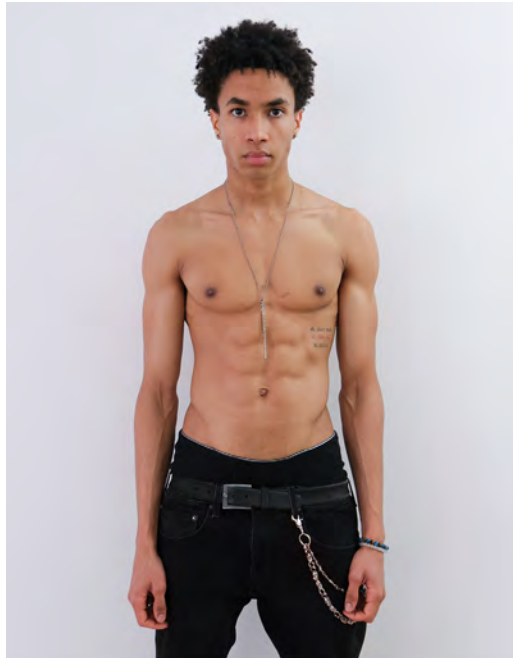

LENNY FRANKLIN