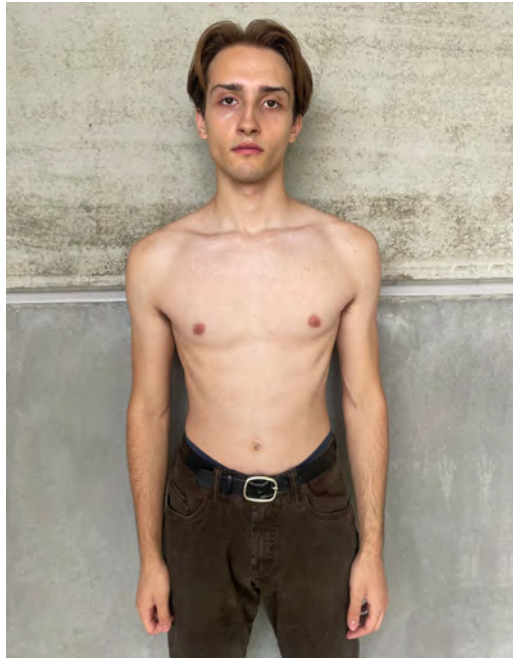

# AMON ELIAS STILLER

Height 191 - Chest 94 - Waist 64 - Hips 93 - Size 46 - Shoes 44 - Hair blond - Eyes grey

# ANATOL SZABO

Height 191 - Chest 92 - Waist 77 - Hips 96 - Size 46 - Shoes 45 - Hair brown - Eyes brown

# DARDAN KRYEZIU

Height 183 - Chest 99 - Waist 75 - Hips 88 - Size 48 - Shoes 43 - Hair brown - Eyes brown

# DENİZ BİNGÖL

Height 188 - Chest 95 - Waist 69 - Hips 89 - Size 48 - Shoes 44 - Hair brown - Eyes brown

**AQUAMARINE**  
MODEL MANAGEMENT

+49 173 7692643  
info@aquamarinemodels.com  
www.aquamarinemodels.com