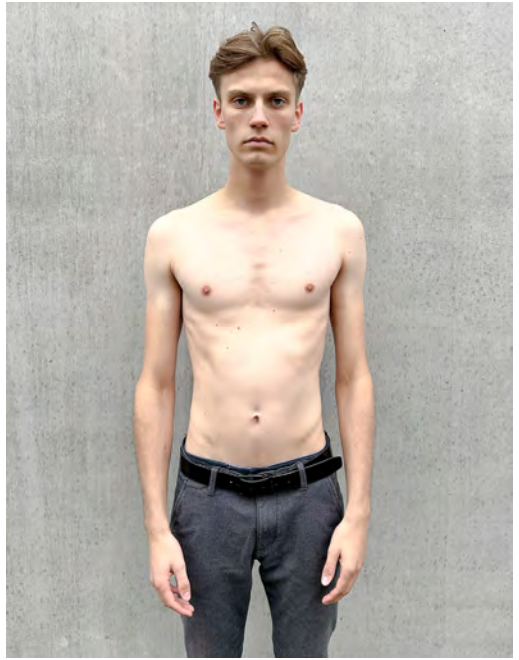

PHILIPP TACKE