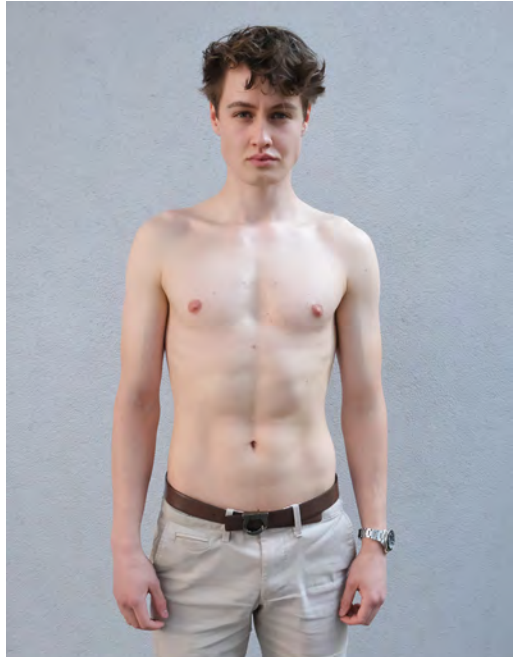

KJELL OHORN